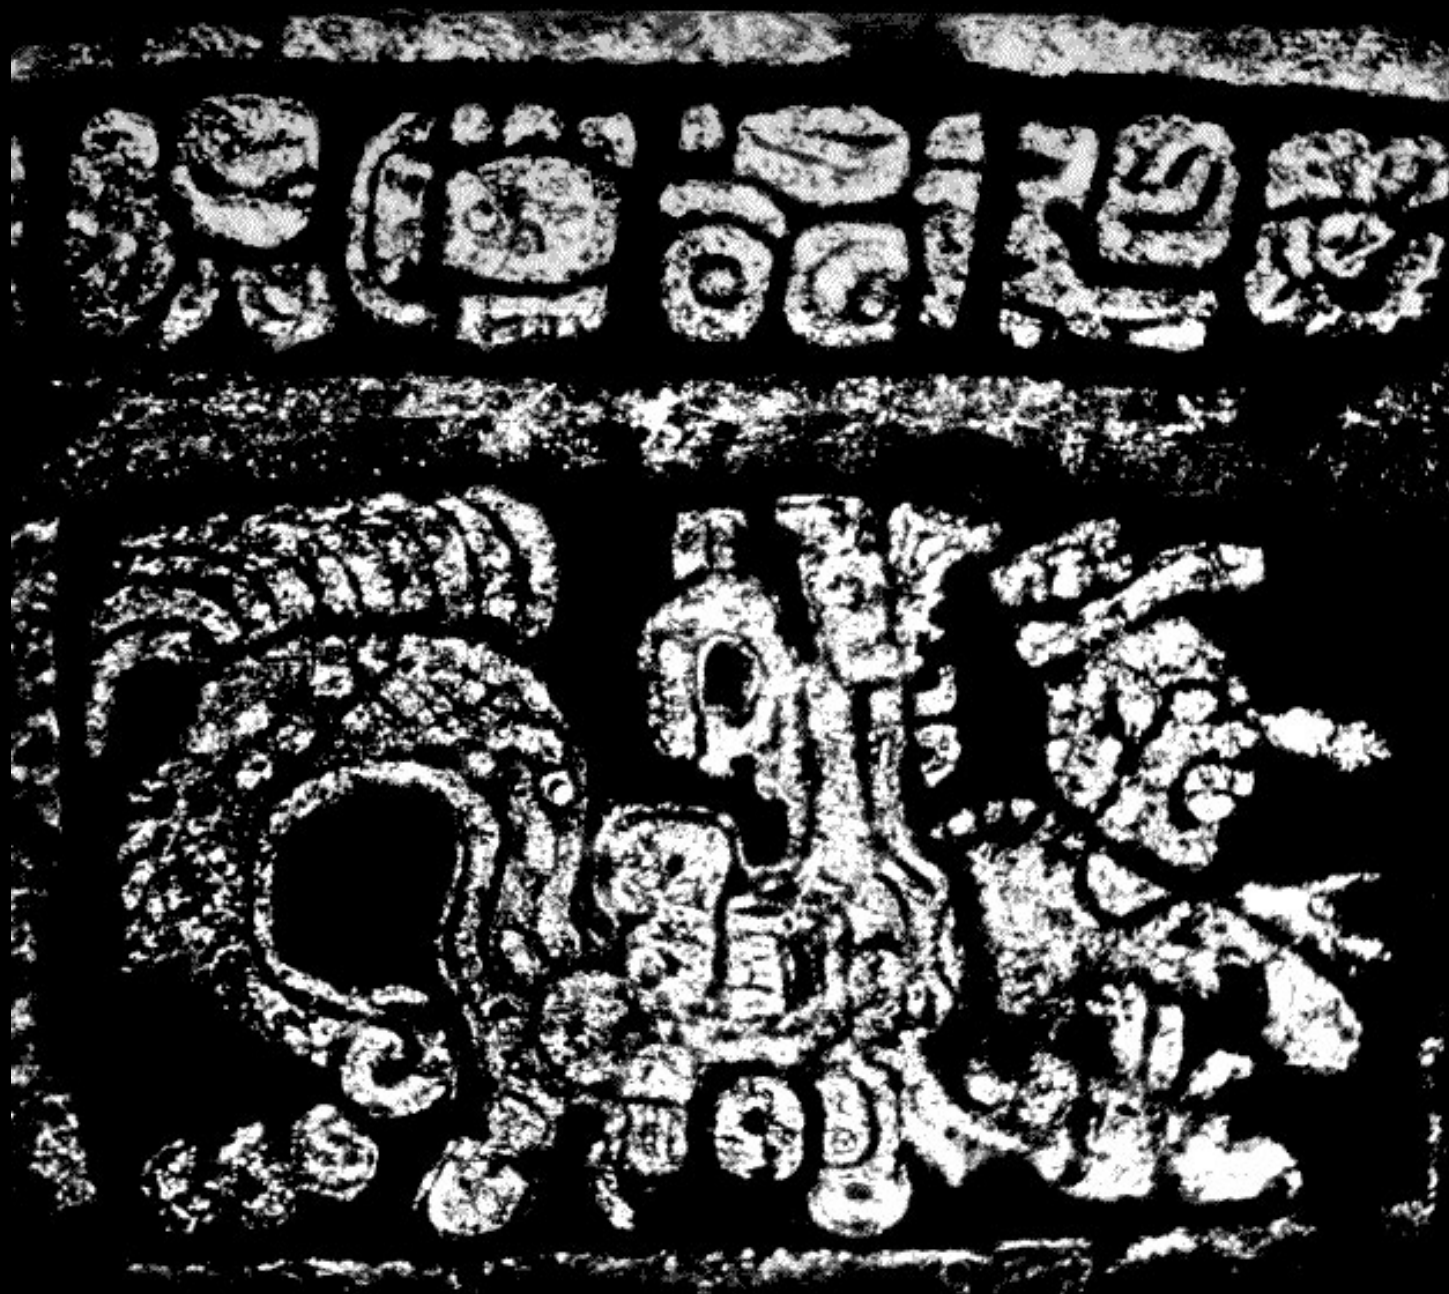

RUBBINGS OF MAYA SCULPTURE

Merle Greene Robertson

Rubbing ID: D20122

Site: Hecelchacan

Monument: T145

Mon. Type: Lintel

Primary Figure: Animal or impersonator

Direction: Profile facing right

Position: Prone

Face: Human, Nose bead

Headdress: Cap, small

Floral/Fauna: Feathered Serpent

Glyphs: Glyph(s)