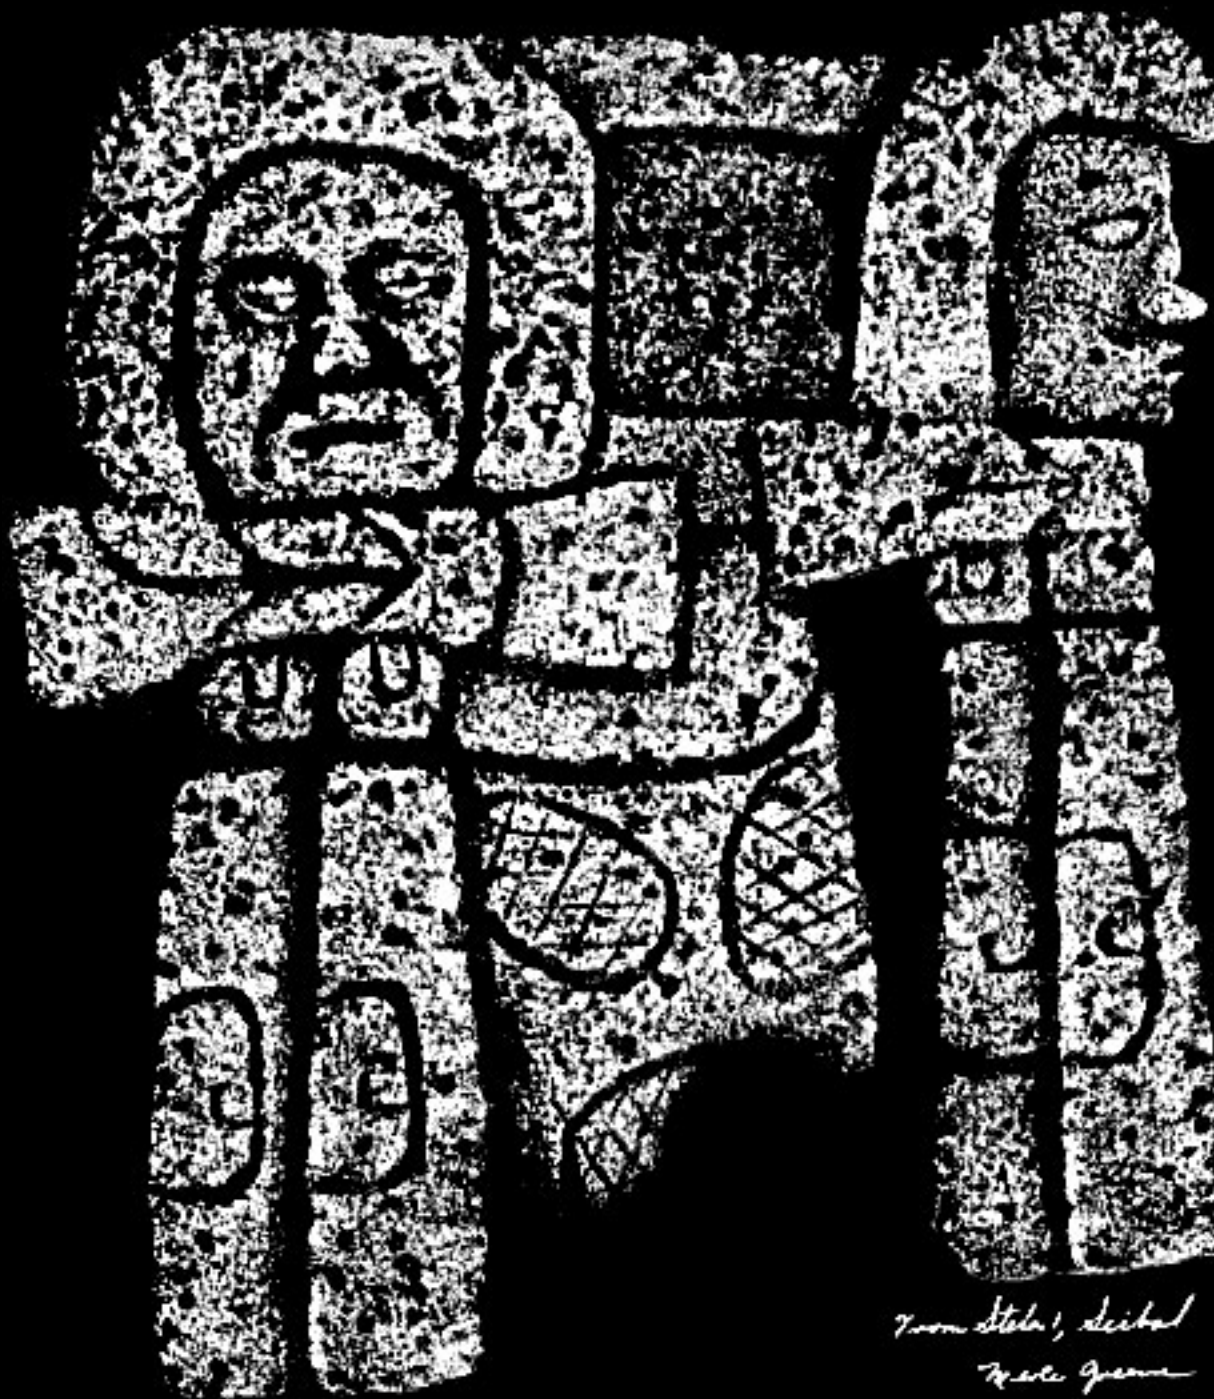

RUBBINGS OF MAYA SCULPTURE
Merle Greene Robertson

Rubbing ID: D23787

Site: Seibal
Monument: Stela 1, belt heads
Mon. Type: Stela
Clothing: Belt, human or animal heads