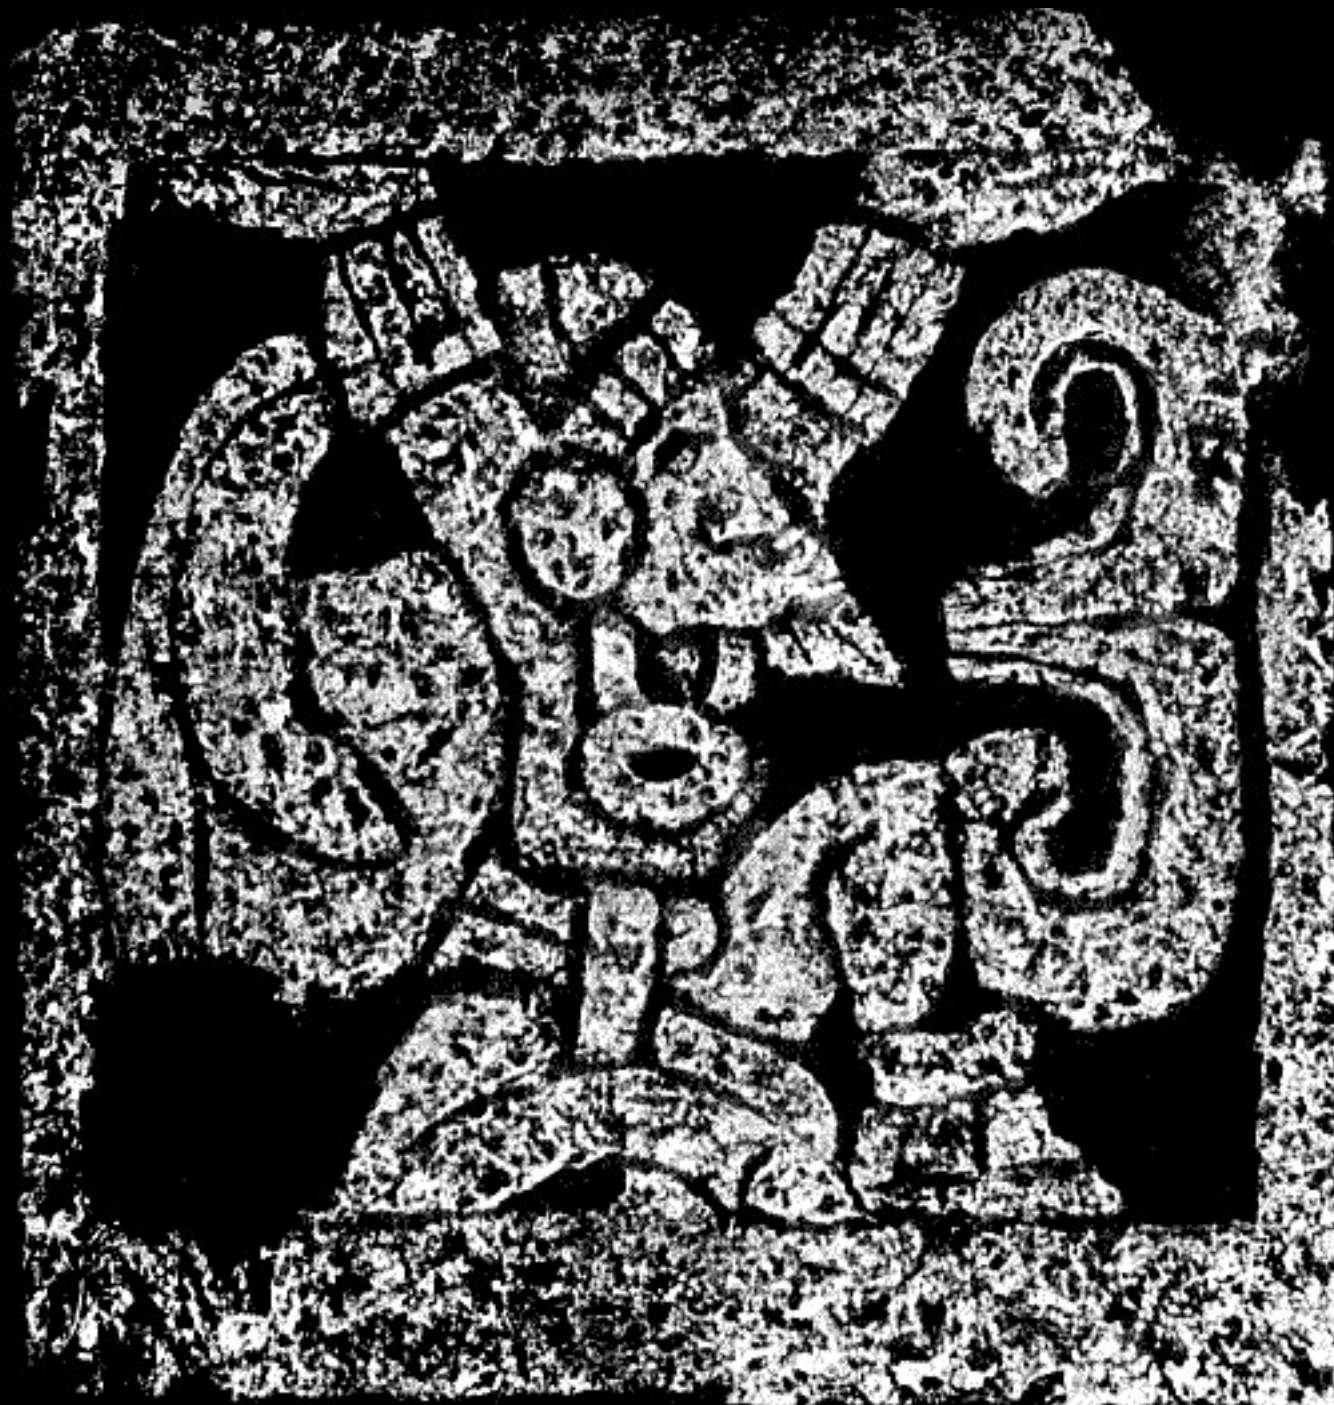

RUBBINGS OF MAYA SCULPTURE

Merle Greene Robertson

Rubbing ID: D15937

Site: Merida Museum/Chichen Itza

Monument: M22, column base, animal bacab

Mon. Type: Column

Mon. Size: 41.5 x 42.5 x 11 cm

Primary Figure: Bacab

Direction: Body front, head profile

Position: Sitting

Face: Beard

Headdress: Headband, beaded, Feathers, rounded

Pectoral: Hanging from long chain

Clothing: Loincloth

Ears: Round ear ornament

Arms: Wristlet, long bead

Feet: Low sandals

Paint: Paint, small amount of dark red

Gods: Bacab