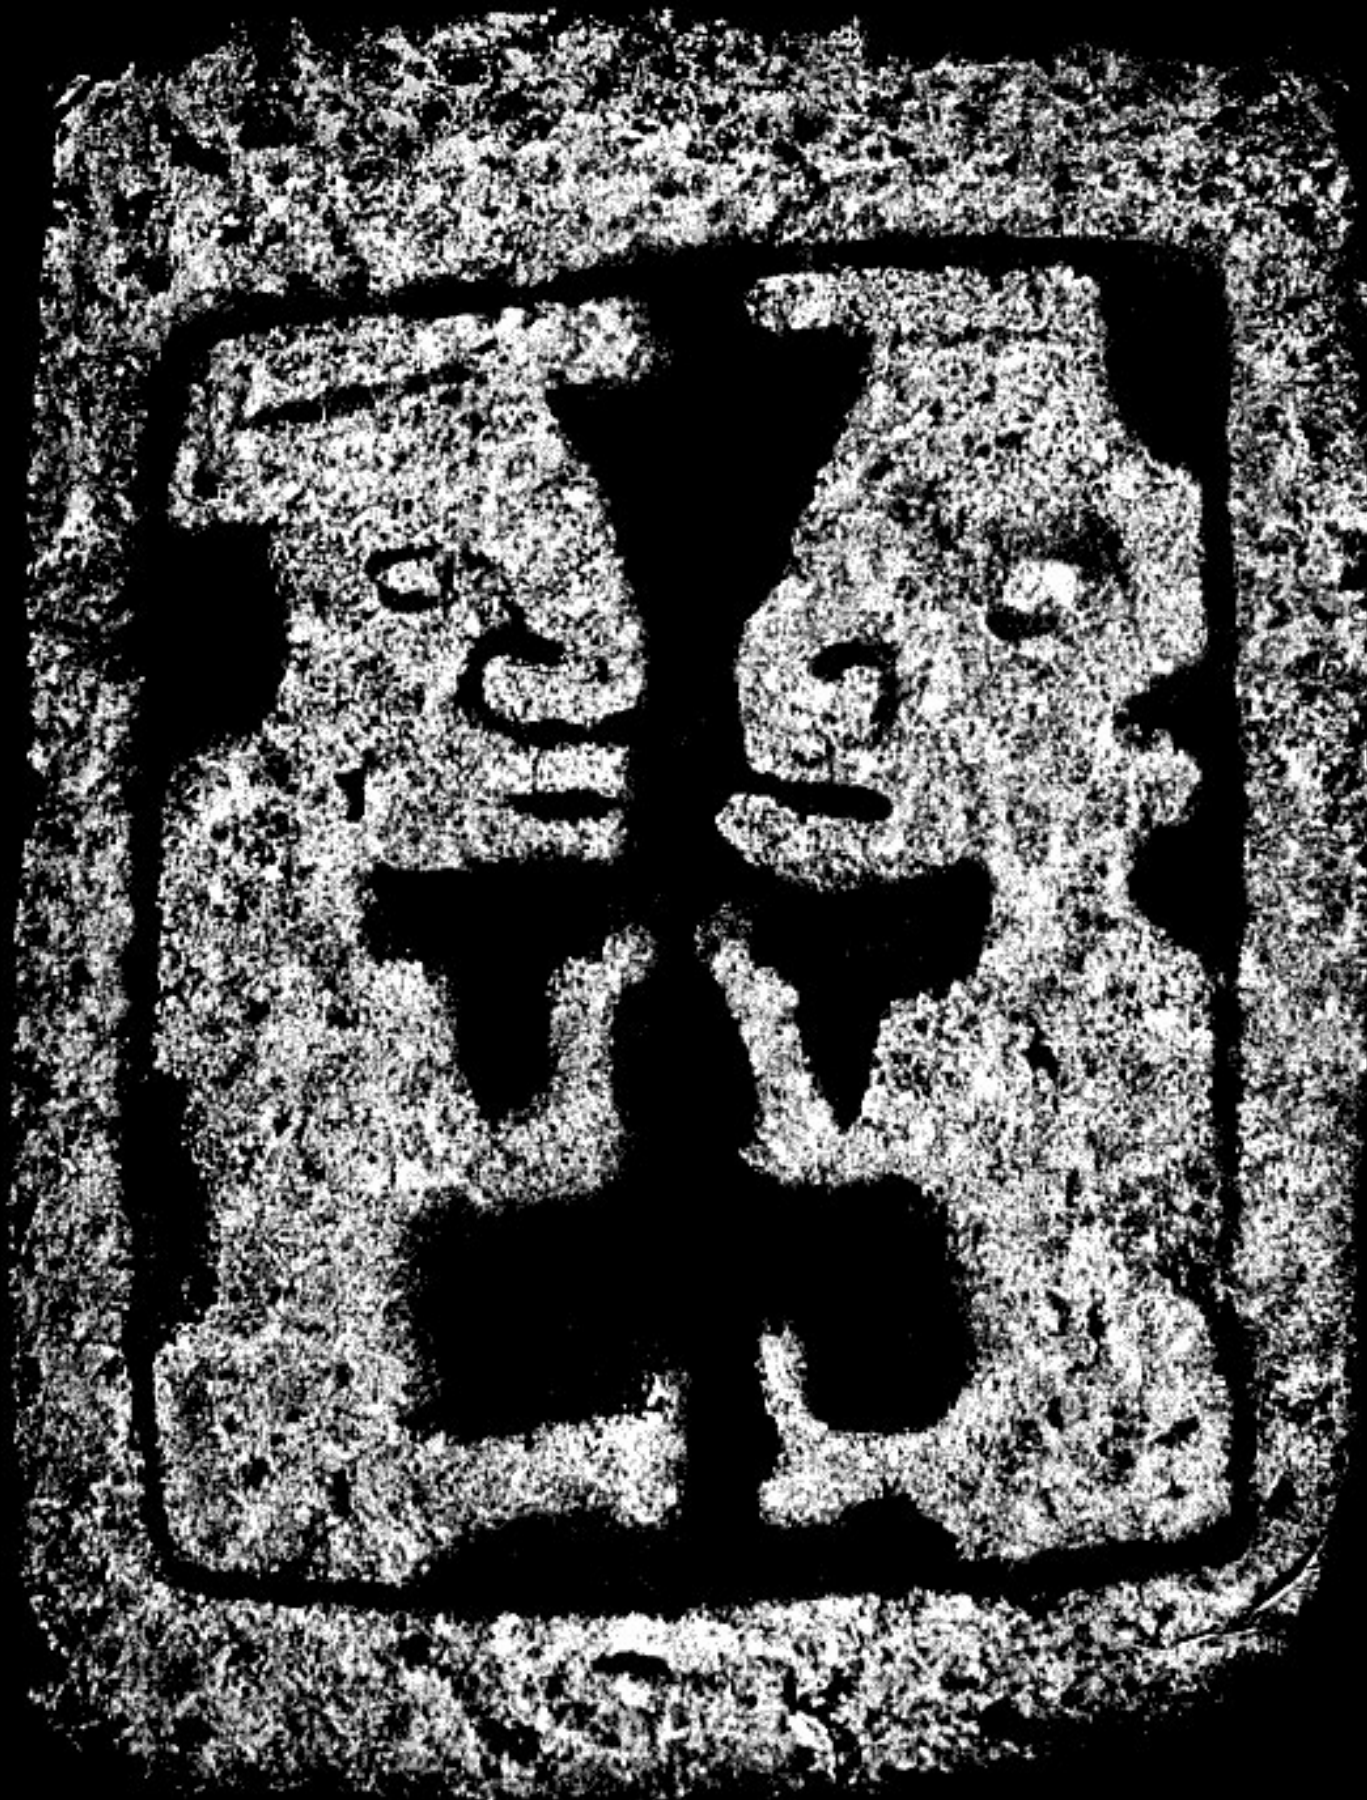

RUBBINGS OF MAYA SCULPTURE

Merle Greene Robertson

Rubbing ID: D15960

Site: Merida Museum

Monument: M46, carved block, two crude figures

Mon. Type: Carved block

Mon. Size: 39 x 51 x 12.5cm

Primary Figure: Animal or impersonator

Direction: Face to face

Position: Sitting