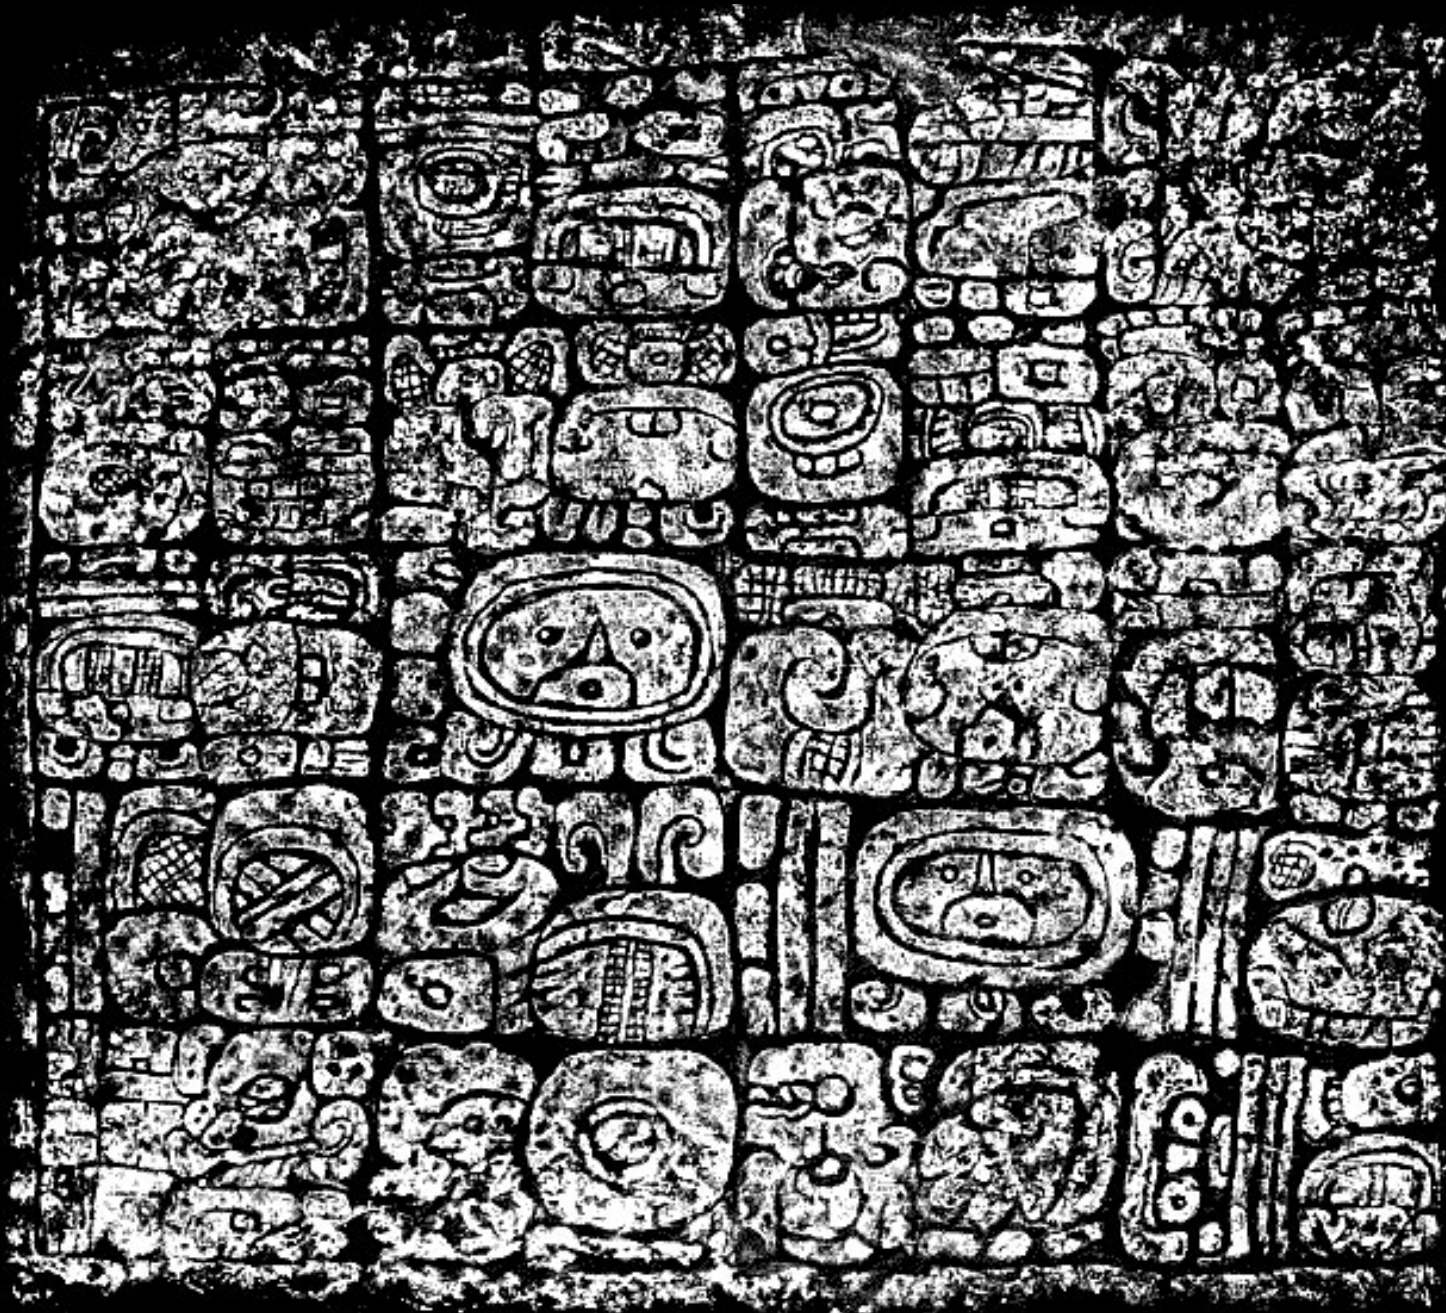

RUBBINGS OF MAYA SCULPTURE

Merle Greene Robertson

Rubbing ID: D23860

Site: Yaxchilan

Monument: Lintel 31

Mon. Type: Lintel

Mon. Size: 34.75" x 38"

Glyphs: Glyph(s)