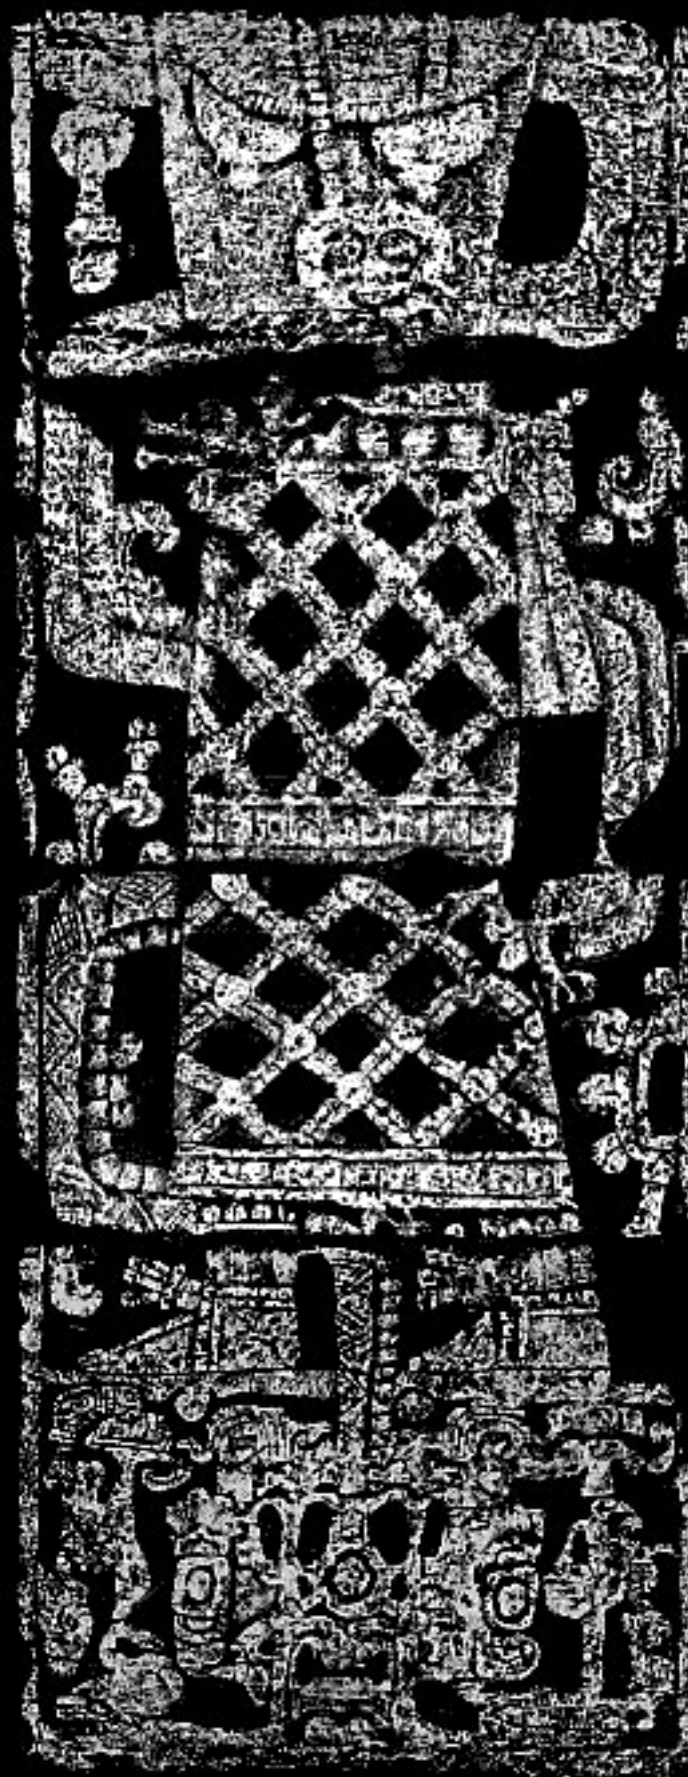

RUBBINGS OF MAYA SCULPTURE

Merle Greene Robertson

Rubbing ID: D15702

Site: Chichen Itza

Building: Lower Temple of the Jaguars

Monument: North column, east

Mon. Type: Column

Border: Frame

Base: Monster

Primary Figure: Woman

Direction: Full front

Position: Standing

Face: Human

Pectoral: Human head

Clothing: Skirt, long, Skirt beaded, Collar, Belt, trophy heads, Elaborately decorated

Feet: Low sandals

Floral/Fauna: Fish, Turtle, Waterbird, Snake