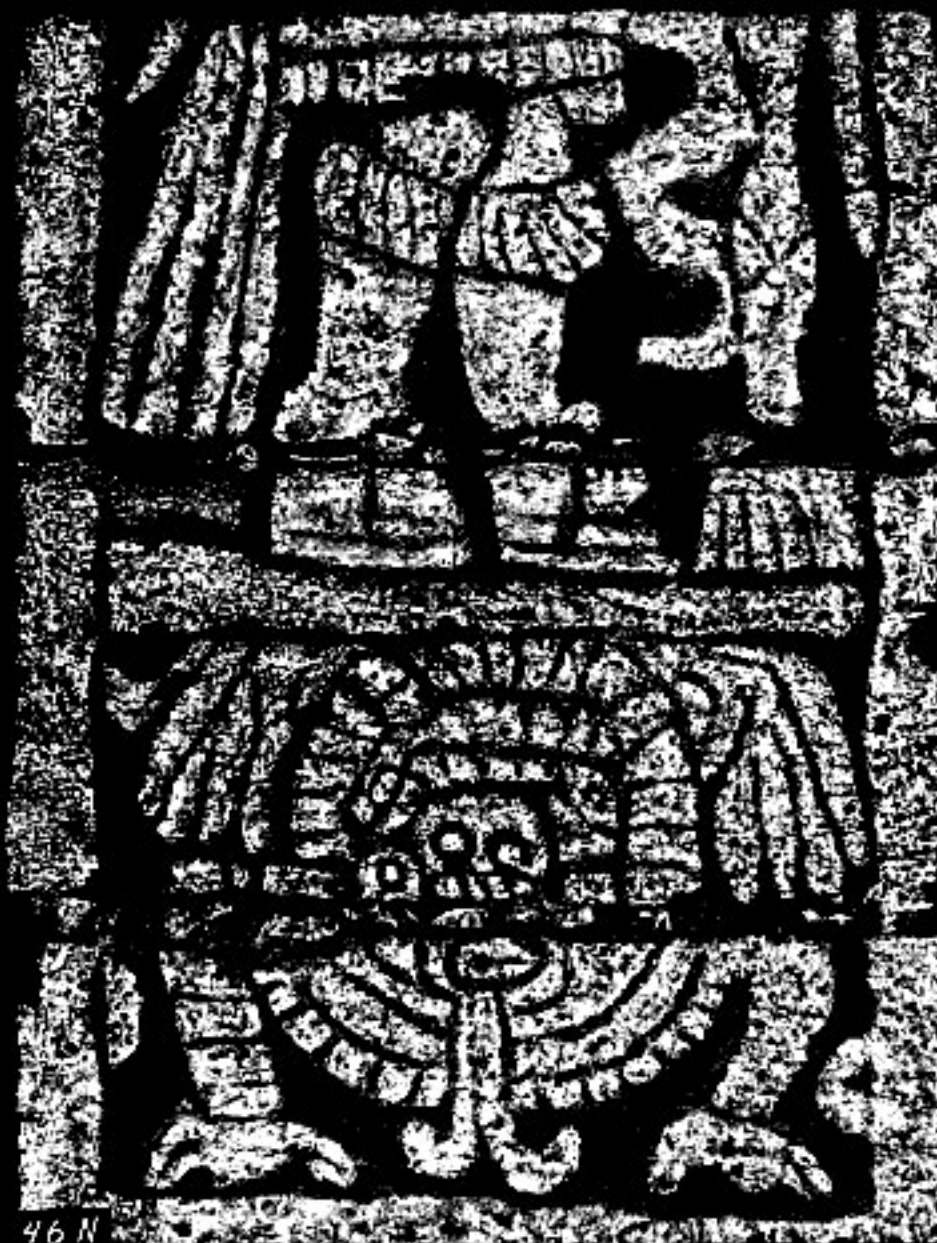

Direction: Profile facing right

Position: Standing

Face: Human, Nose bead

Clothing: Dress, short

Feet: Low sandals, Anklets

RUBBINGS OF MAYA SCULPTURE

Merle Greene Robertson

Rubbing ID: D20184