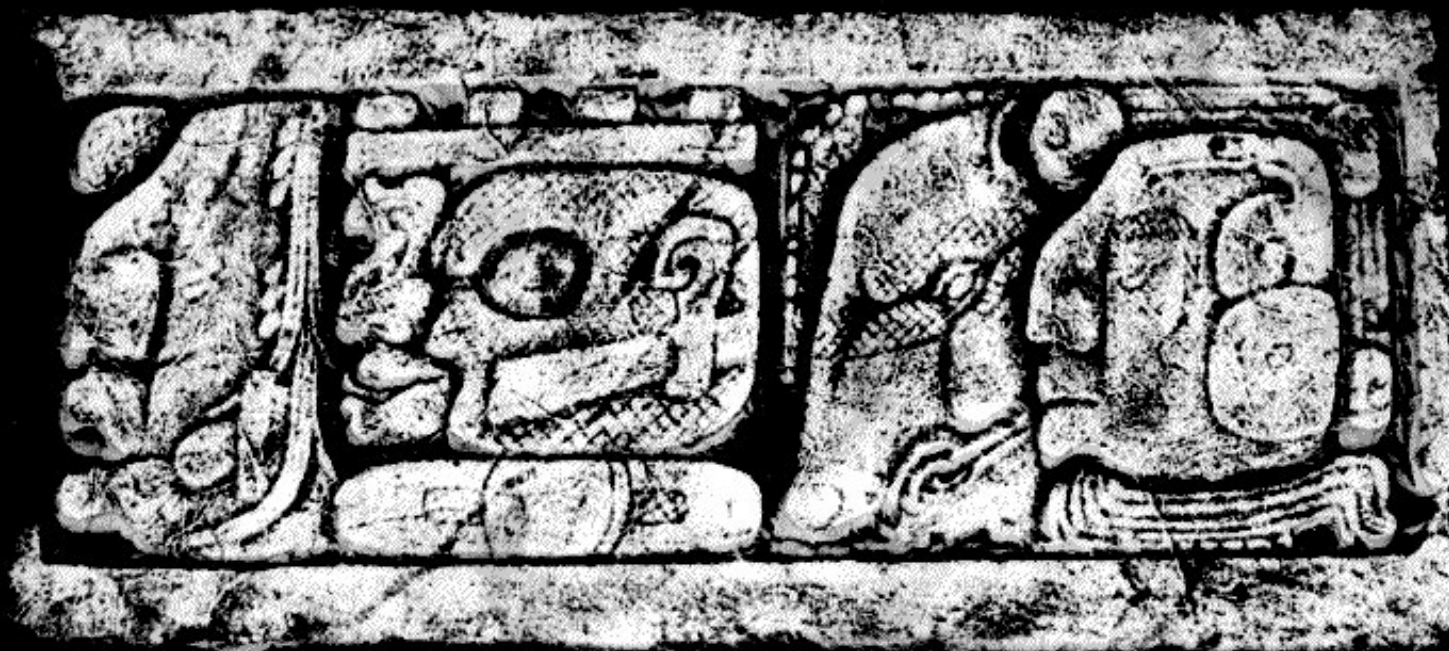

RUBBINGS OF MAYA SCULPTURE

Merle Greene Robertson

Rubbing ID: D23670

Site: Machaquila

Monument: Glyph block

Mon. Type: Carved block

Mon. Size: 7.5" x 16.5"

Border: Frame

Glyphs: Glyph(s)