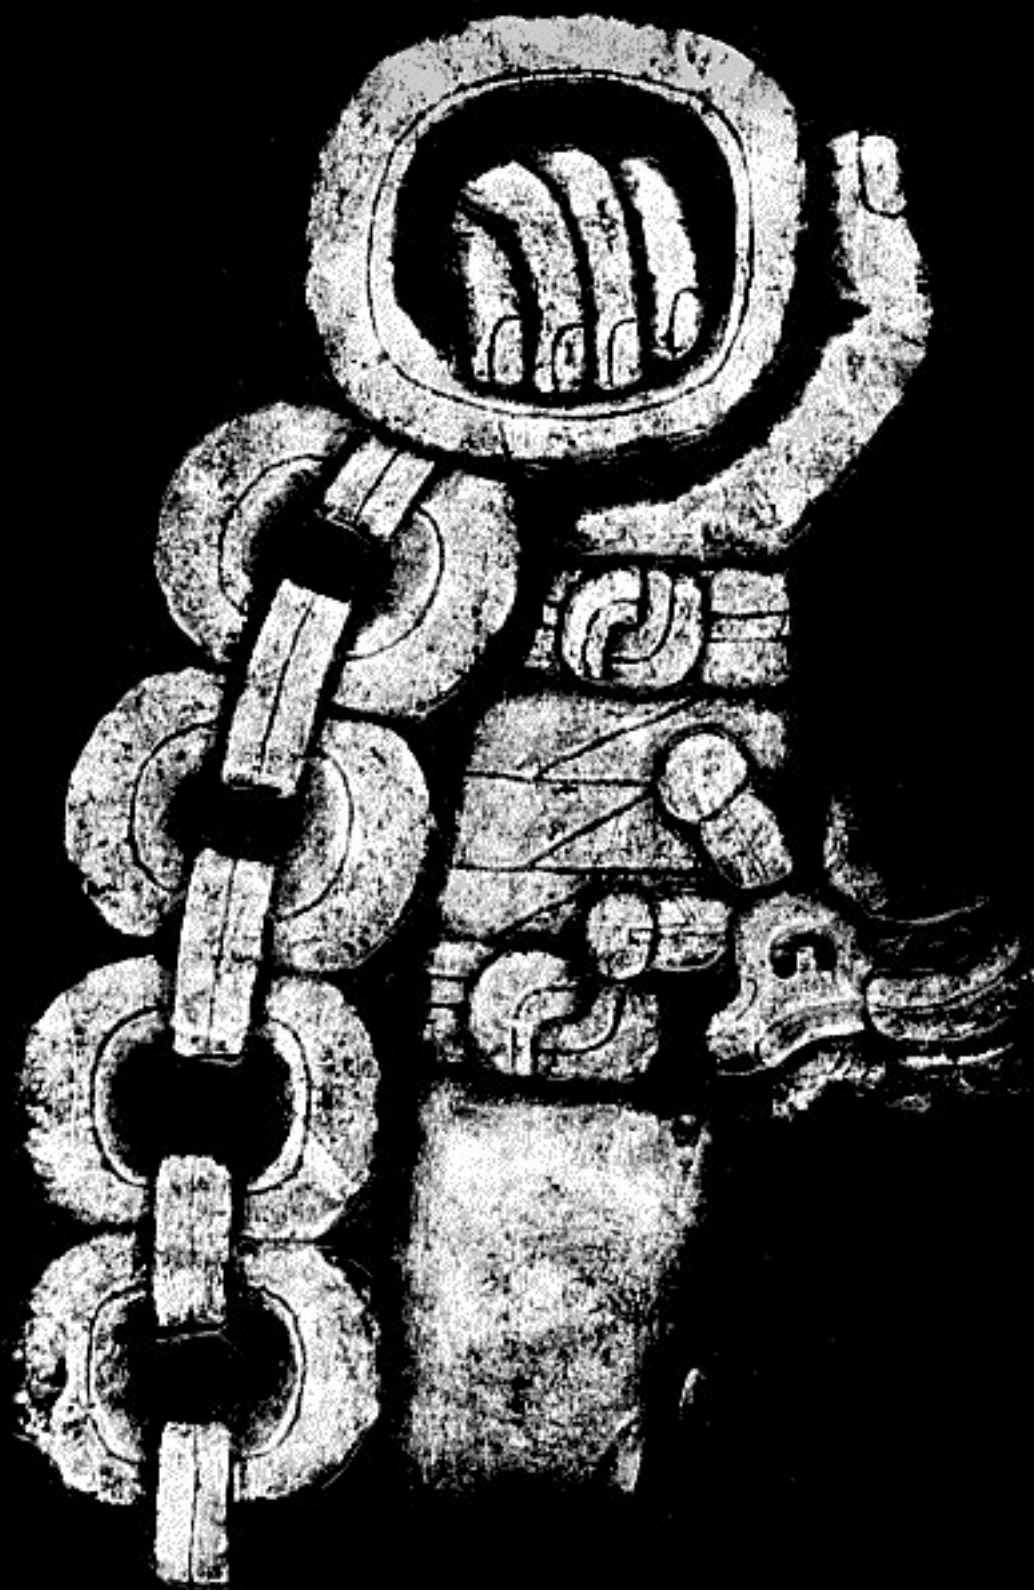

RUBBINGS OF MAYA SCULPTURE

Merle Greene Robertson

Rubbing ID: D23631

Site: Tikal

Monument: Stela 31, front, right arm

Mon. Type: Stela

Mon. Size: 15" x 10.5"

Arms: Wristlet, tied knots

Object in hand: Chain