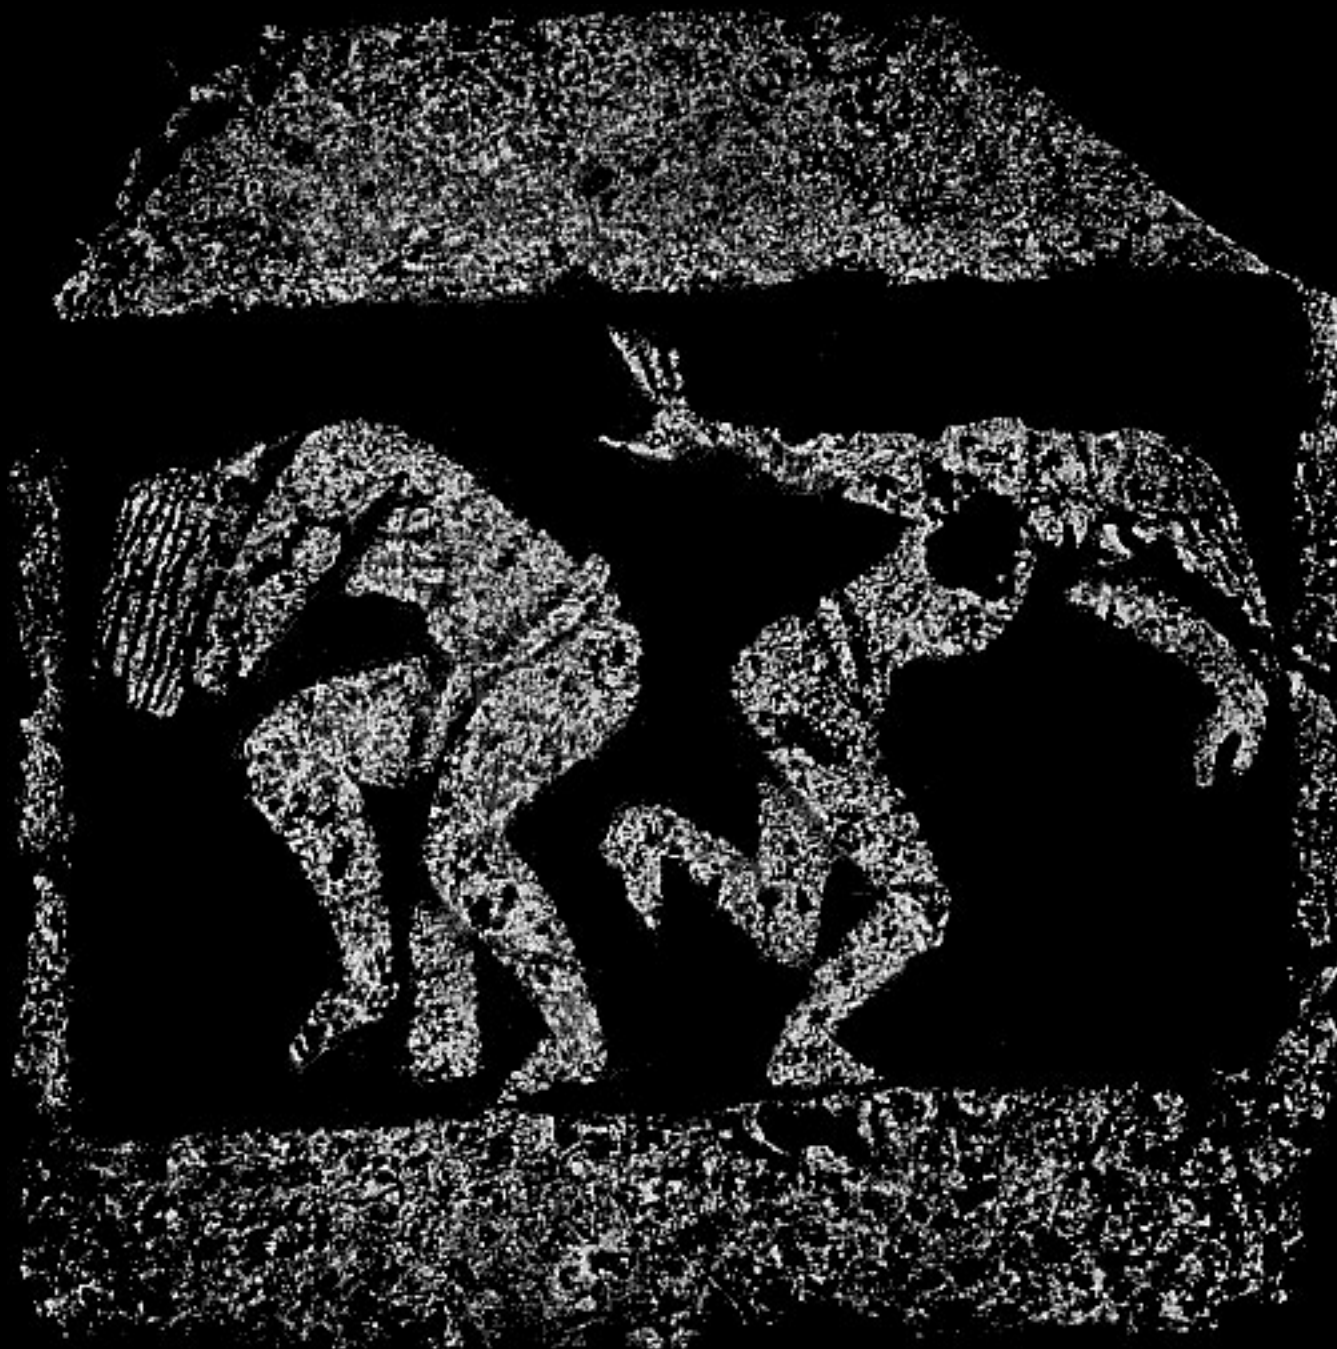

RUBBINGS OF MAYA SCULPTURE

Merle Greene Robertson

Rubbing ID: D15936

Site: Merida Museum/San Diego

Monument: M21, dancers

Mon. Type: Carved stone

Mon. Size: 54 x 56.5cm

Primary Figure: Man

Direction: Back to back

Position: Dancing

Hair: Long

Clothing: Loincloth