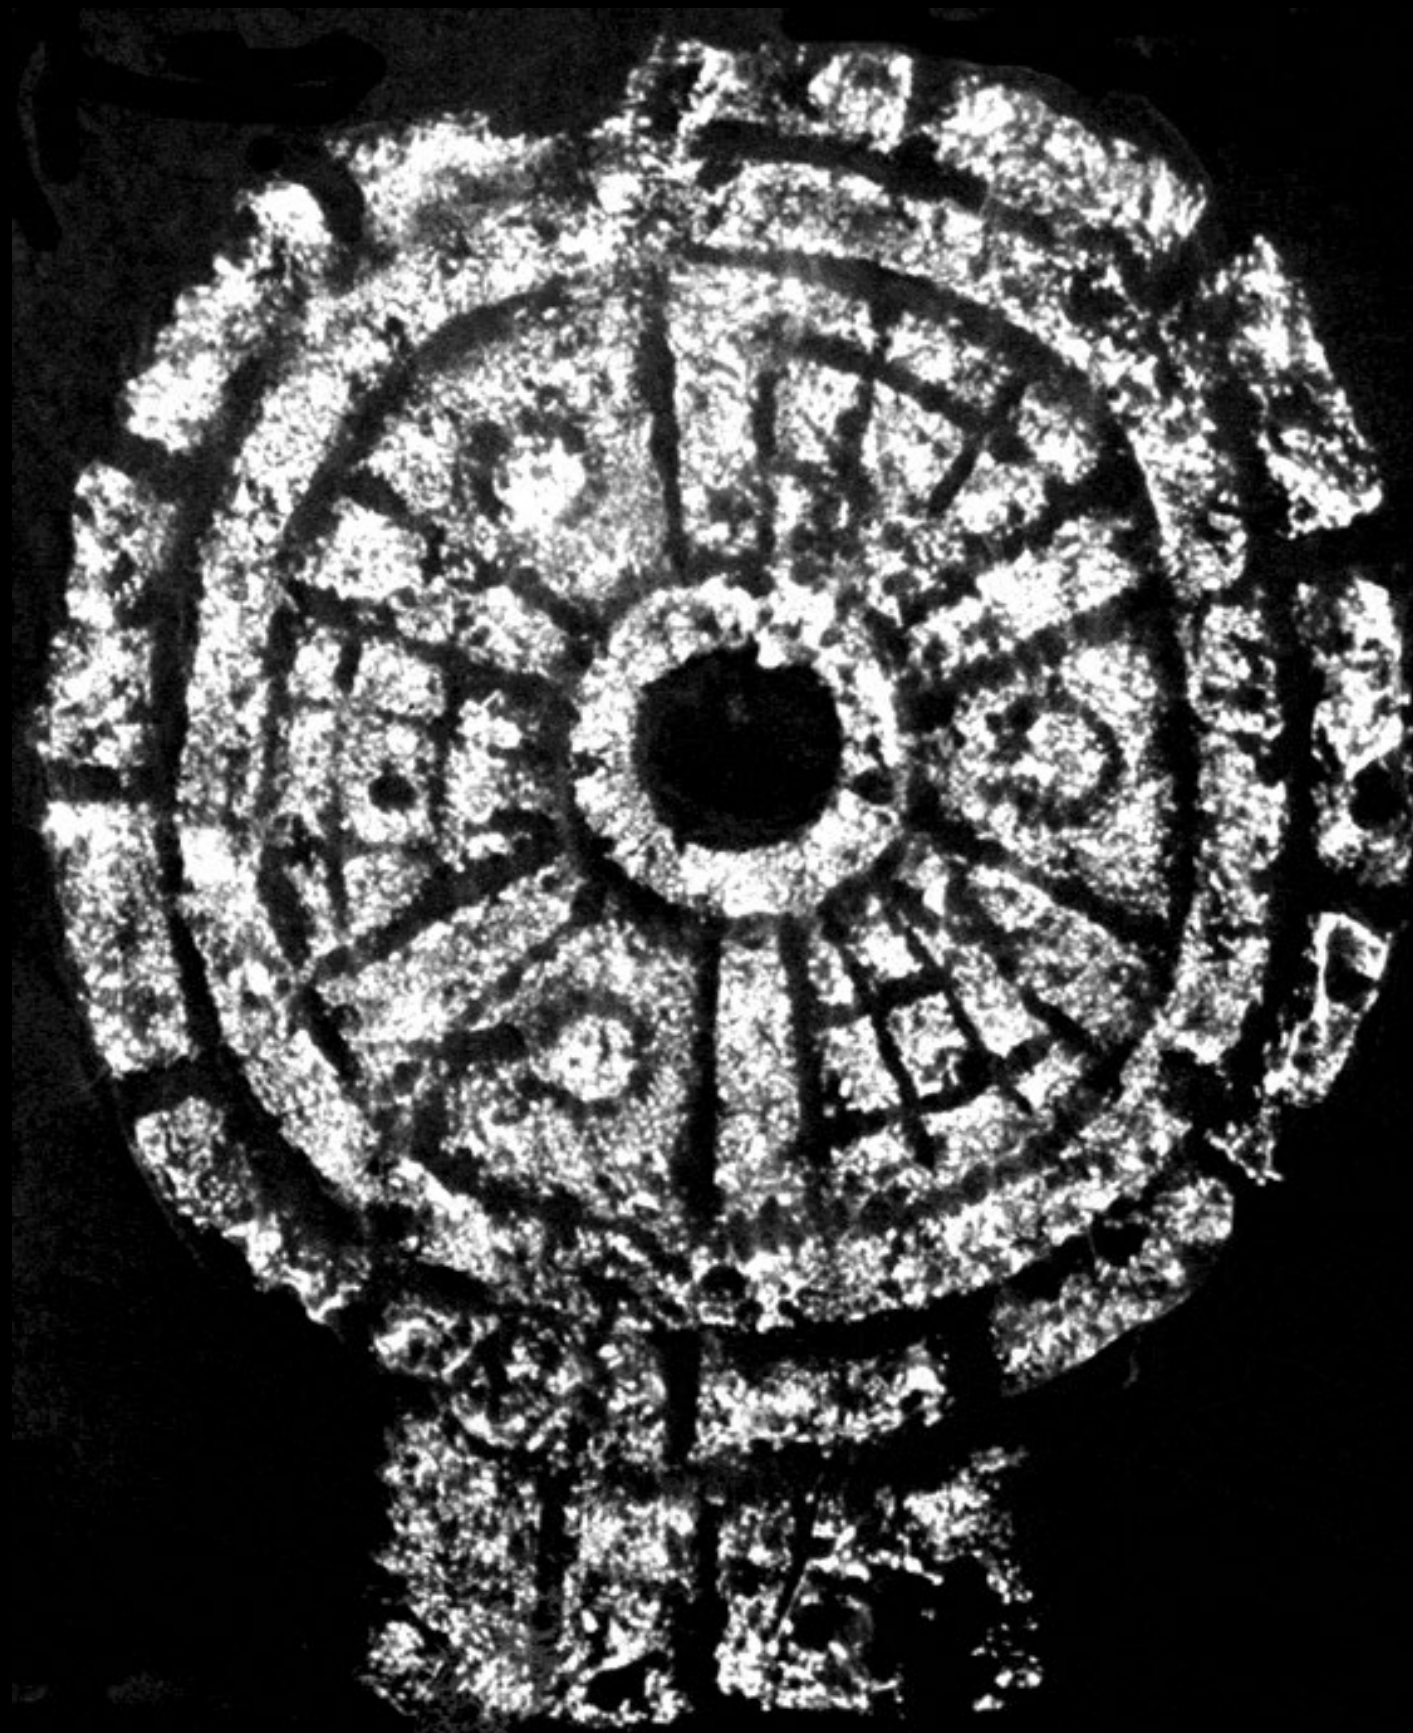

RUBBINGS OF MAYA SCULPTURE

Merle Greene Robertson

Rubbing ID: D23375

Site: Chichen Itza

Building: Xtoloc Temple

Monument: Carved block

Mon. Type: Architectural sculpture

Shield: Round shield