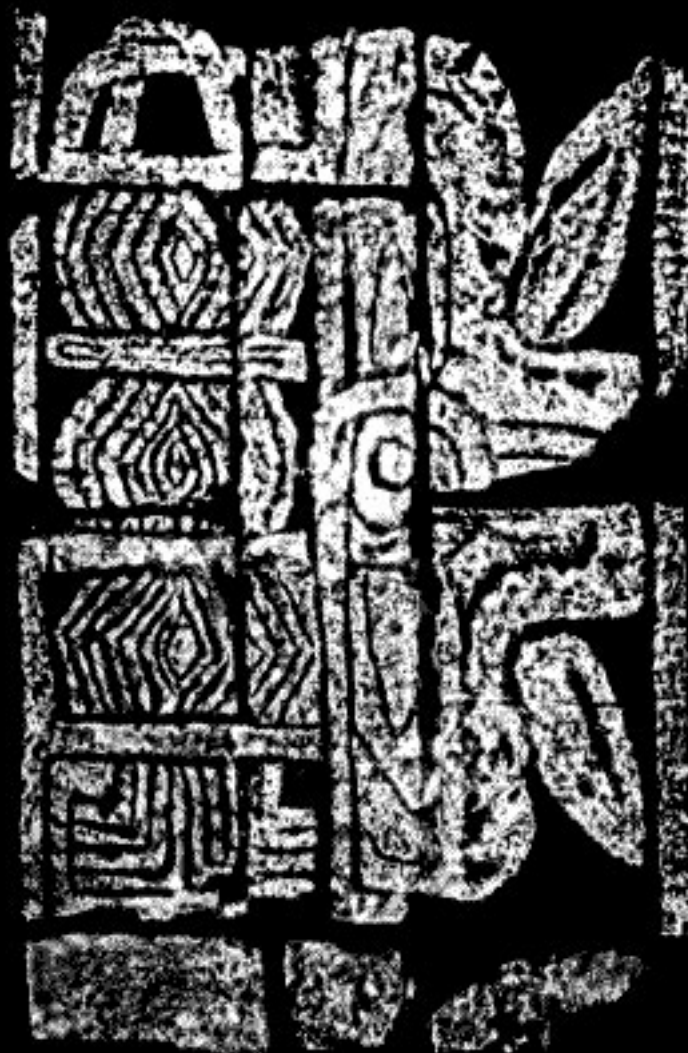

RUBBINGS OF MAYA SCULPTURE

Merle Greene Robertson

Rubbing ID: D23326

Site: Chichen Itza

Building: High Priest's Grave

Monument: Venus Platform, southeast panel

Mon. Type: Architectural sculpture

Objects: Venus symbol