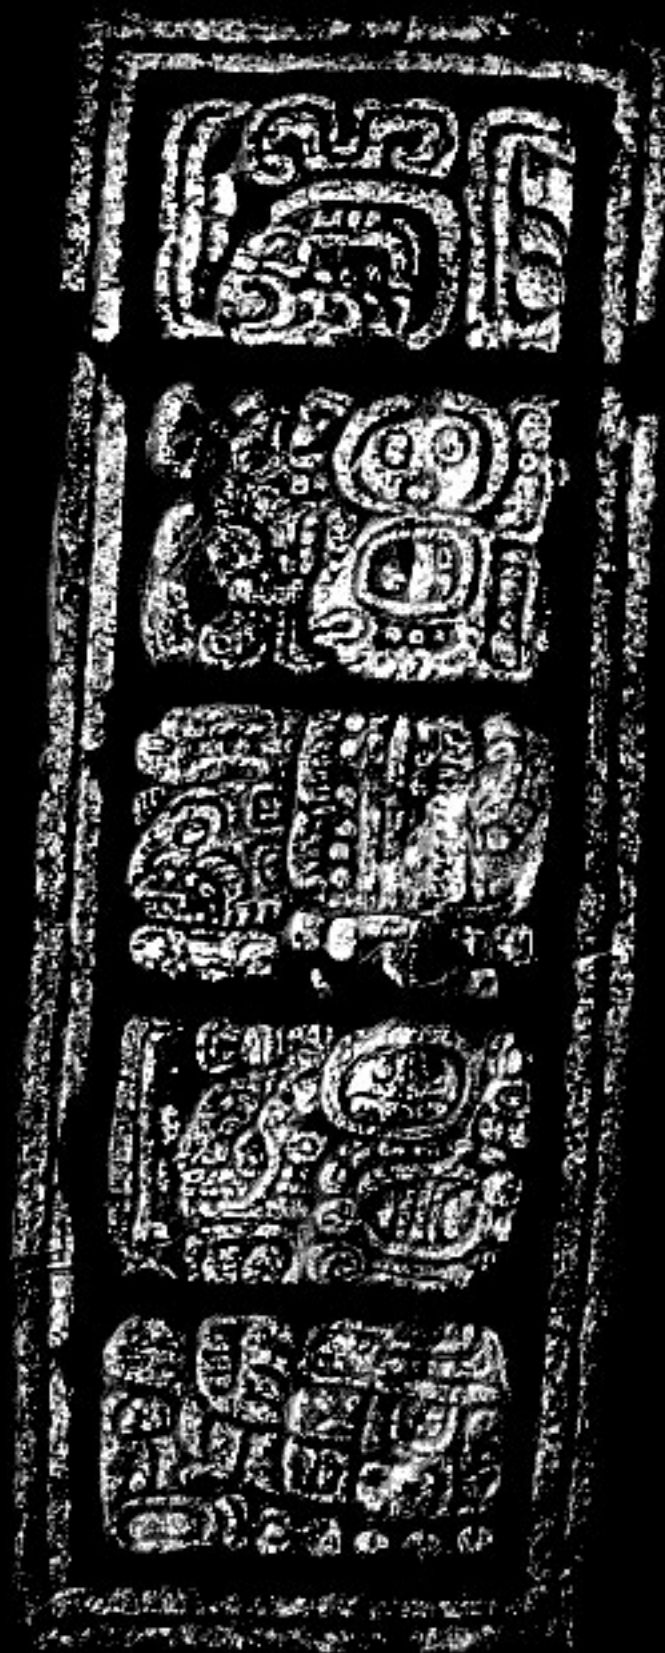

RUBBINGS OF MAYA SCULPTURE
Merle Greene Robertson

Rubbing ID: D20117

Site: Hecelchacan
Monument: T136
Mon. Type: Column
Border: Frame
Glyphs: Glyph(s)