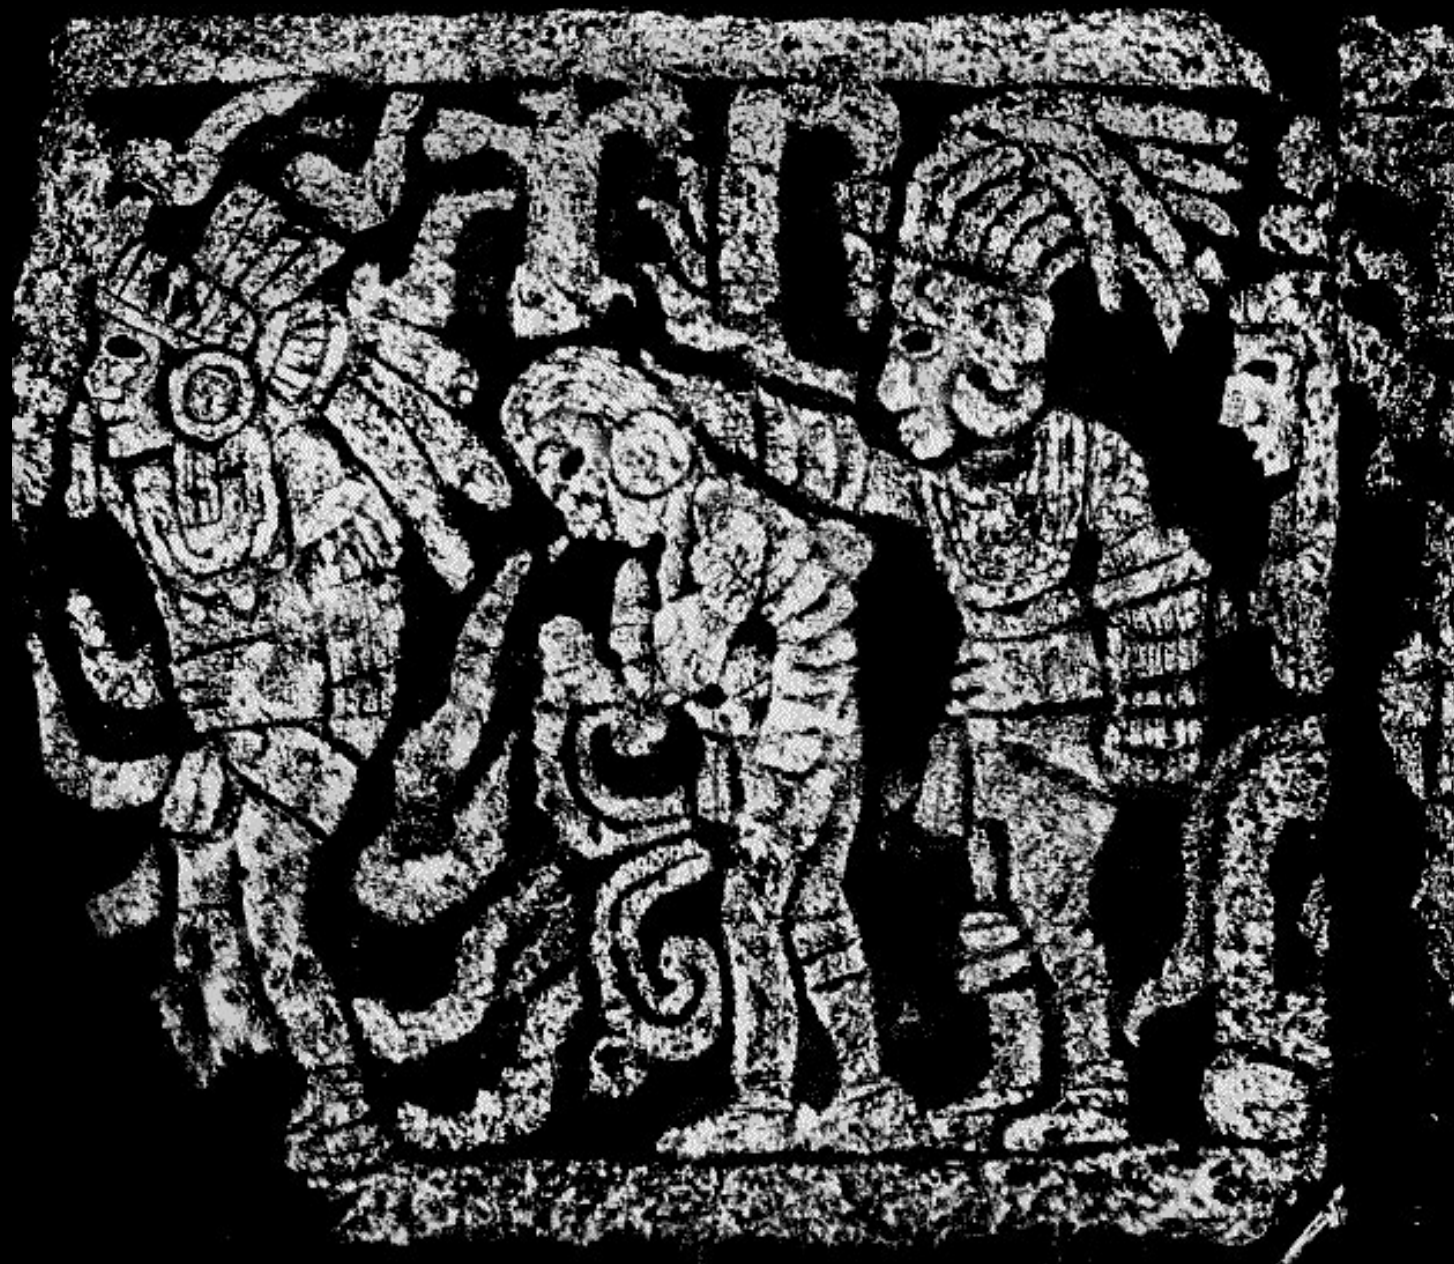

Floral/Fauna: Bird

Ritual: Prisoner scene

RUBBINGS OF MAYA SCULPTURE

Merle Greene Robertson

Rubbing ID: D15749

Site: Chichen Itza
Building: Upper Temple of the Jaguars
Monument: Inner jamb, k8
Mon. Type: Jamb
Border: Frame
Base: Monster
Primary Figure: Warrior
Direction: Profile facing right
Position: Standing
Face: Human, Nose bead
Headdress: Beaded hd, Headband, beaded,
Feathers, rounded
Clothing: Collar
Ears: Flexible ear ornament
Arms: Padded arm
Feet: Low sandals, Flexible anklets
Object in hand: Atlatl, Curved stick, Bag
Shield: Back shield
Glyphs: Glyph(s)