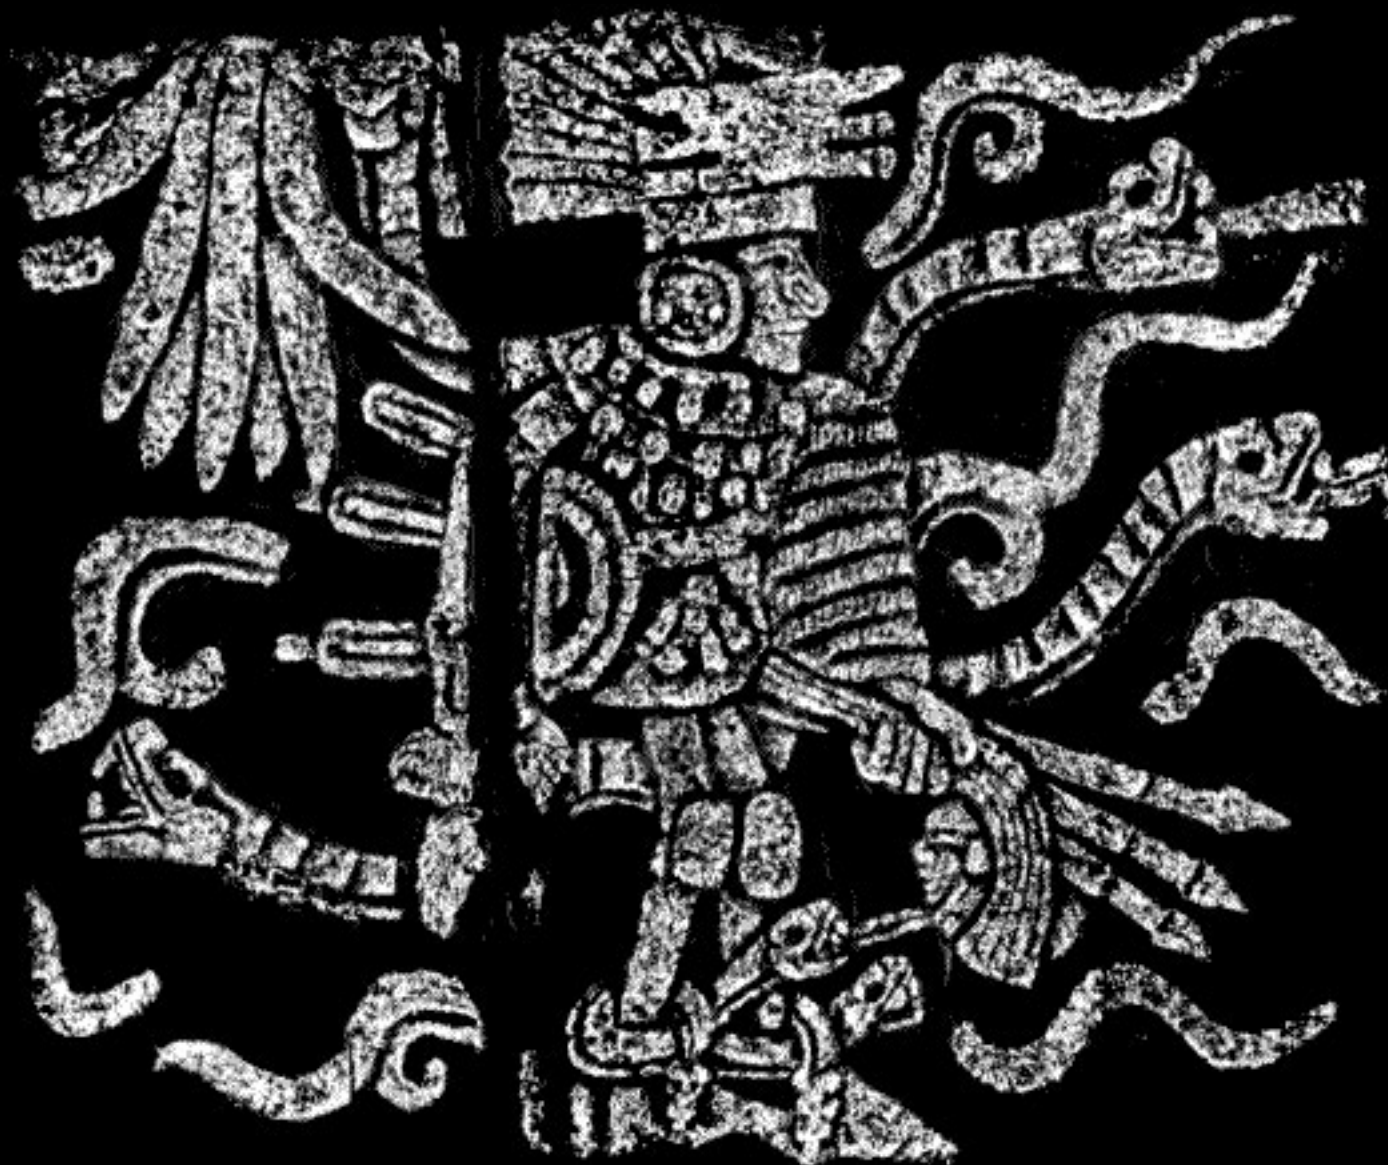

Floral/Fauna: Snake

Object in hand: Atlatl, Spear, Curved stick, Human,
head

Shield: Back shield

RUBBINGS OF MAYA SCULPTURE

Merle Greene Robertson

Rubbing ID: D15925

Site: Merida Museum/Chichen Itza

Building: Caracol