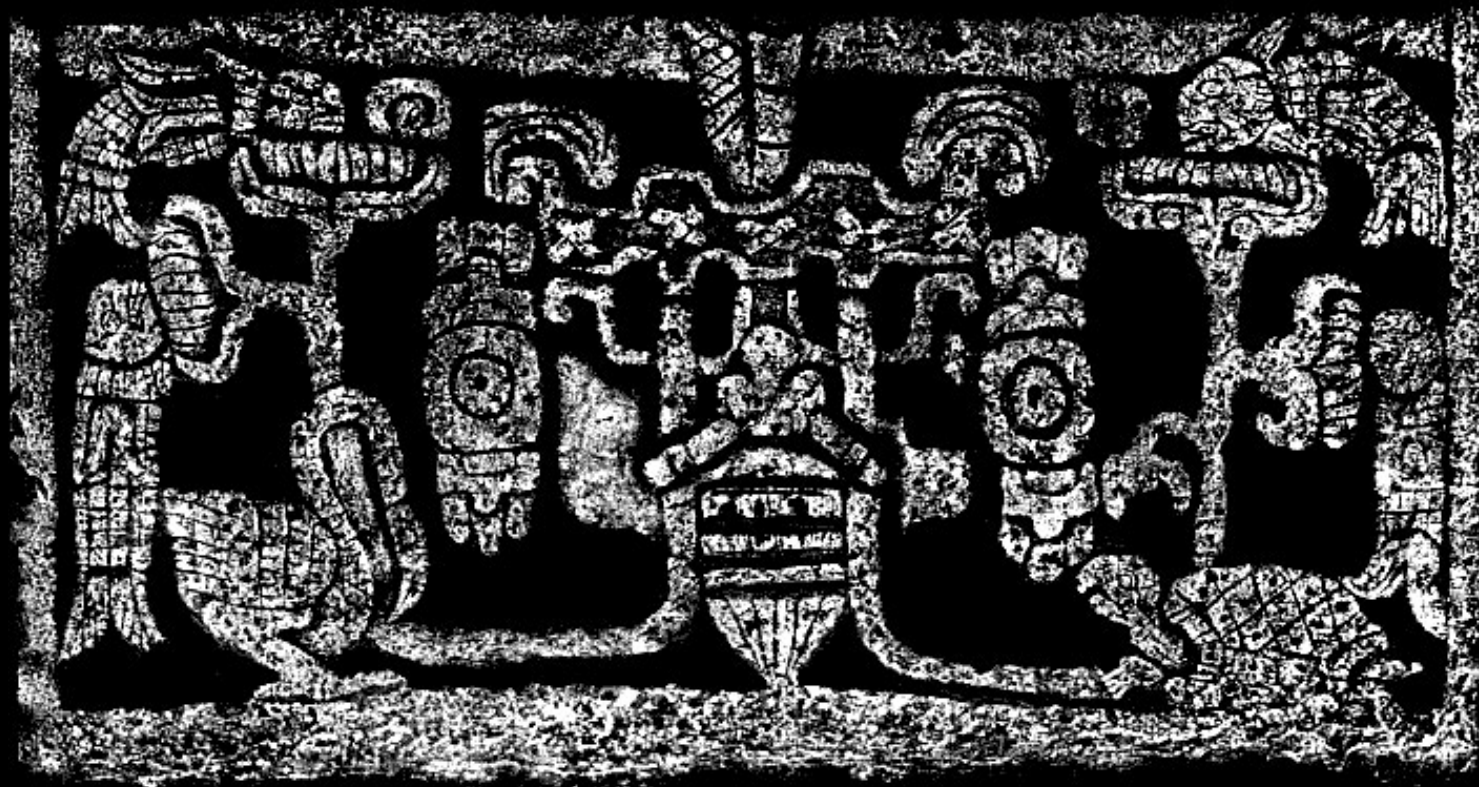

RUBBINGS OF MAYA SCULPTURE

Merle Greene Robertson

Rubbing ID: D15705

Site: Chichen Itza

Building: Lower Temple of the Jaguars

Monument: South column, south, bottom

Mon. Type: Column

Border: Frame

Base: Monster

Face: Deity, Nose bead

Ears: Round ear ornament

Floral/Fauna: Fish, Turtle, Waterbird