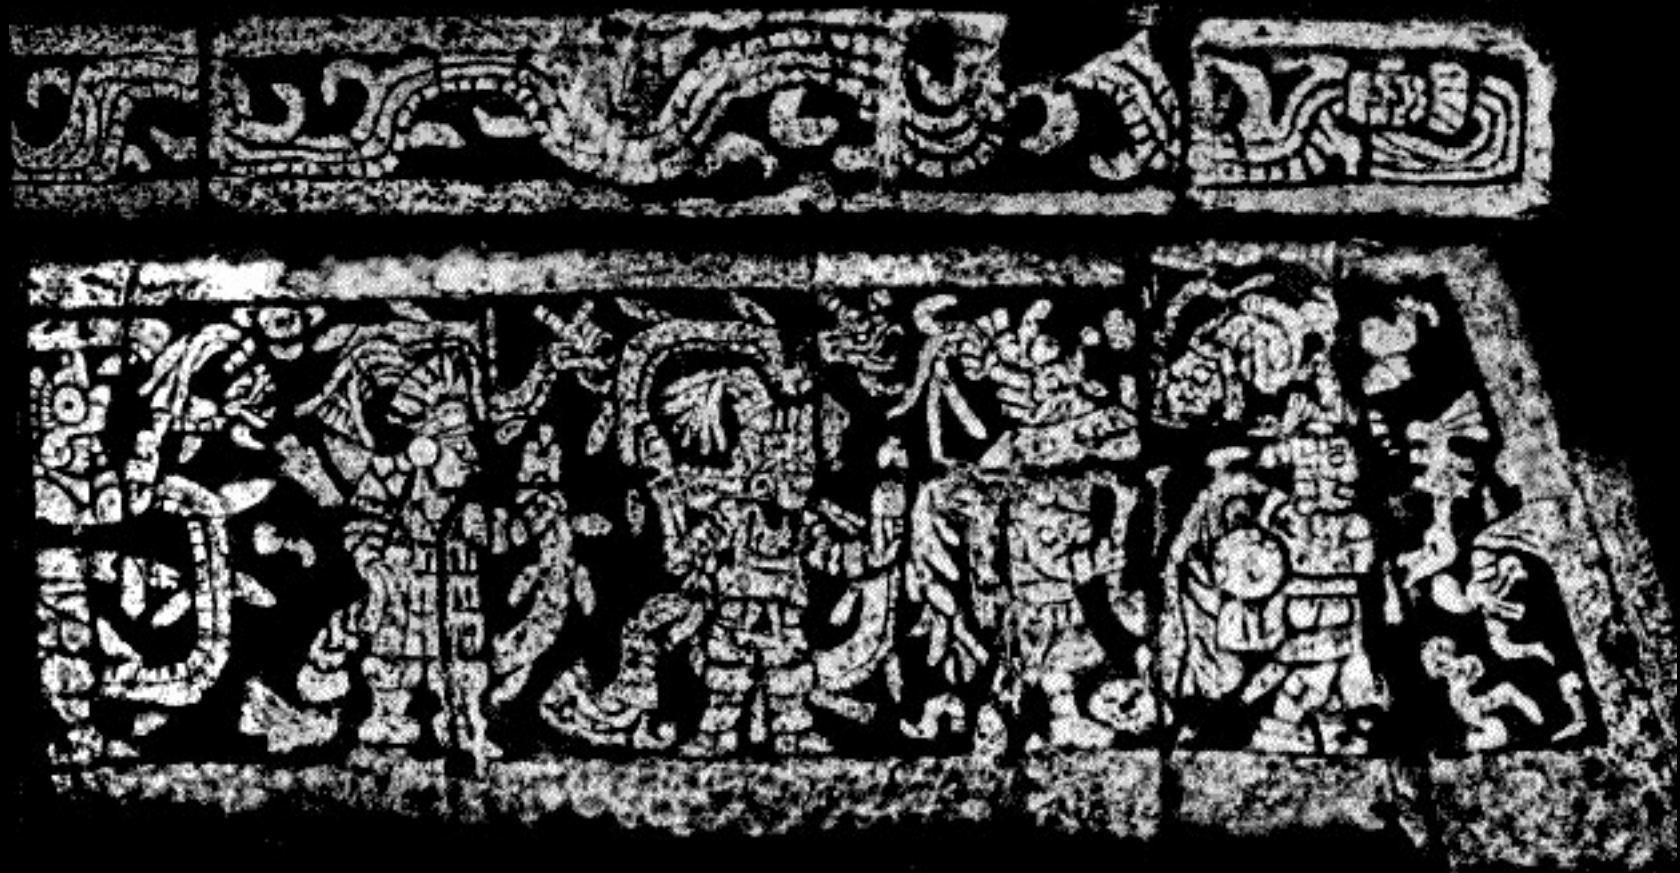

Rubbing ID: D20182

Site: Chichen Itza

Building: Northwest Colonnade

Monument: West Dais, north end,
part 2

Mon. Type: Bench/Dais/Throne

Border: Serpent

Primary Figure: Warrior

Direction: Profile facing right