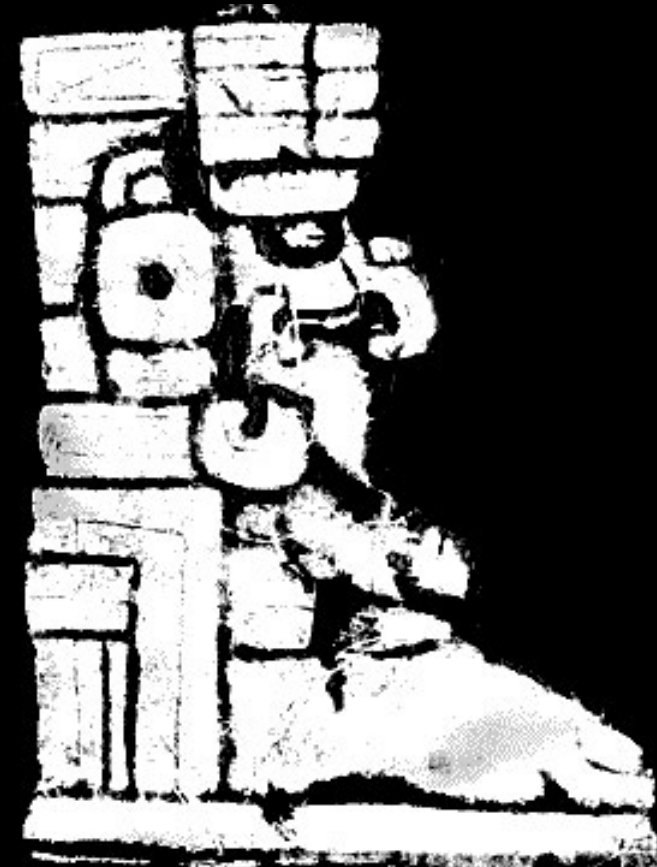

RUBBINGS OF MAYA SCULPTURE

Merle Greene Robertson

Rubbing ID: D23615

Site: Tikal

Monument: Stela 26, front

Mon. Type: Stela

Mon. Size: 11.5" x 21"

Legs: Elaborate leg coverings, God leggings

Feet: High back sandals