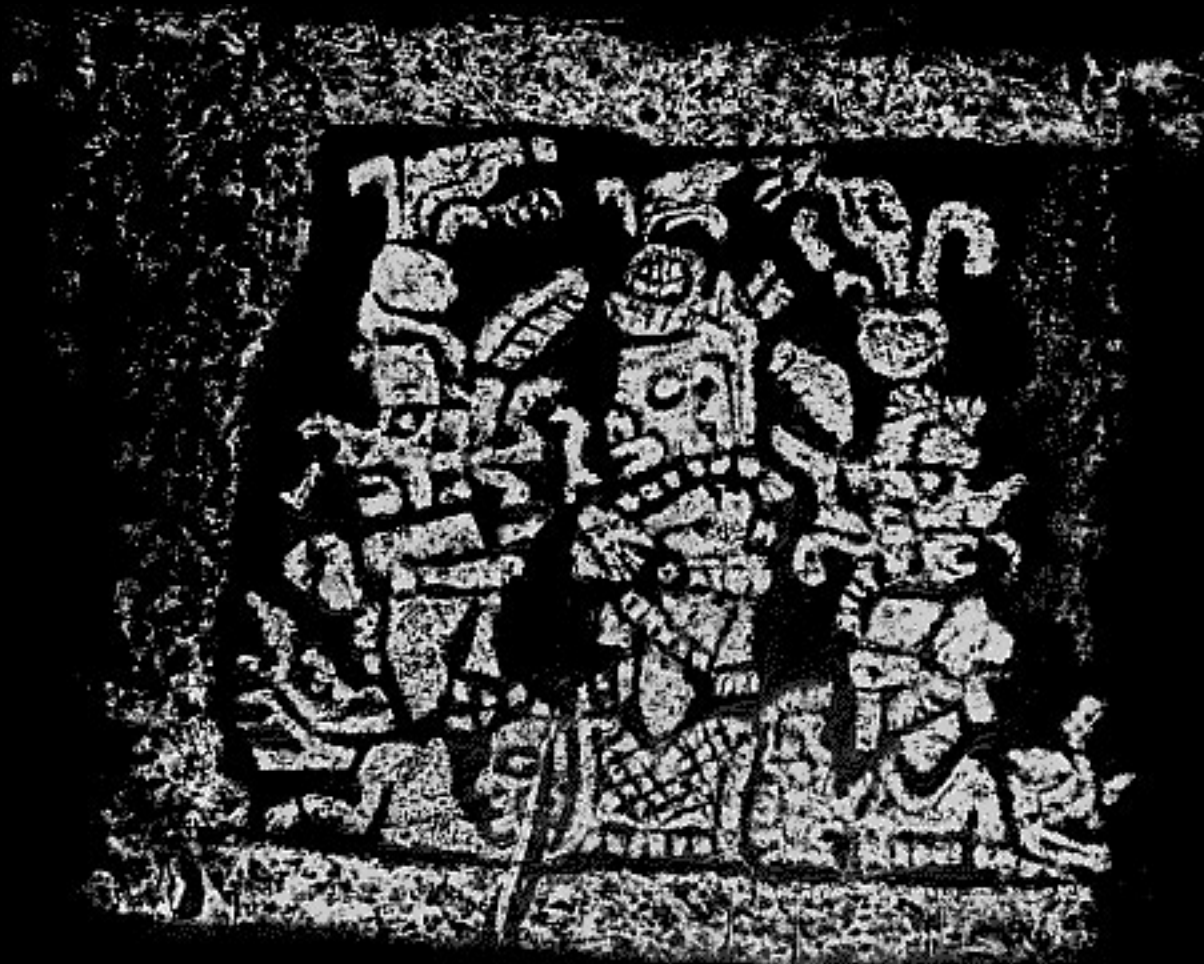

RUBBINGS OF MAYA SCULPTURE

Merle Greene Robertson

Rubbing ID: D15938

Site: Merida Museum

Monument: M23, carved block, three gods

Mon. Type: Architectural sculpture

Mon. Size: 19.5cm d x 50cm

Primary Figure: Deity or impersonator

Position: Standing, Sitting

Face: Deity, Animal

Headdress: Plants in hd

Clothing: Dress, long, Cape, beaded

Gods: God K