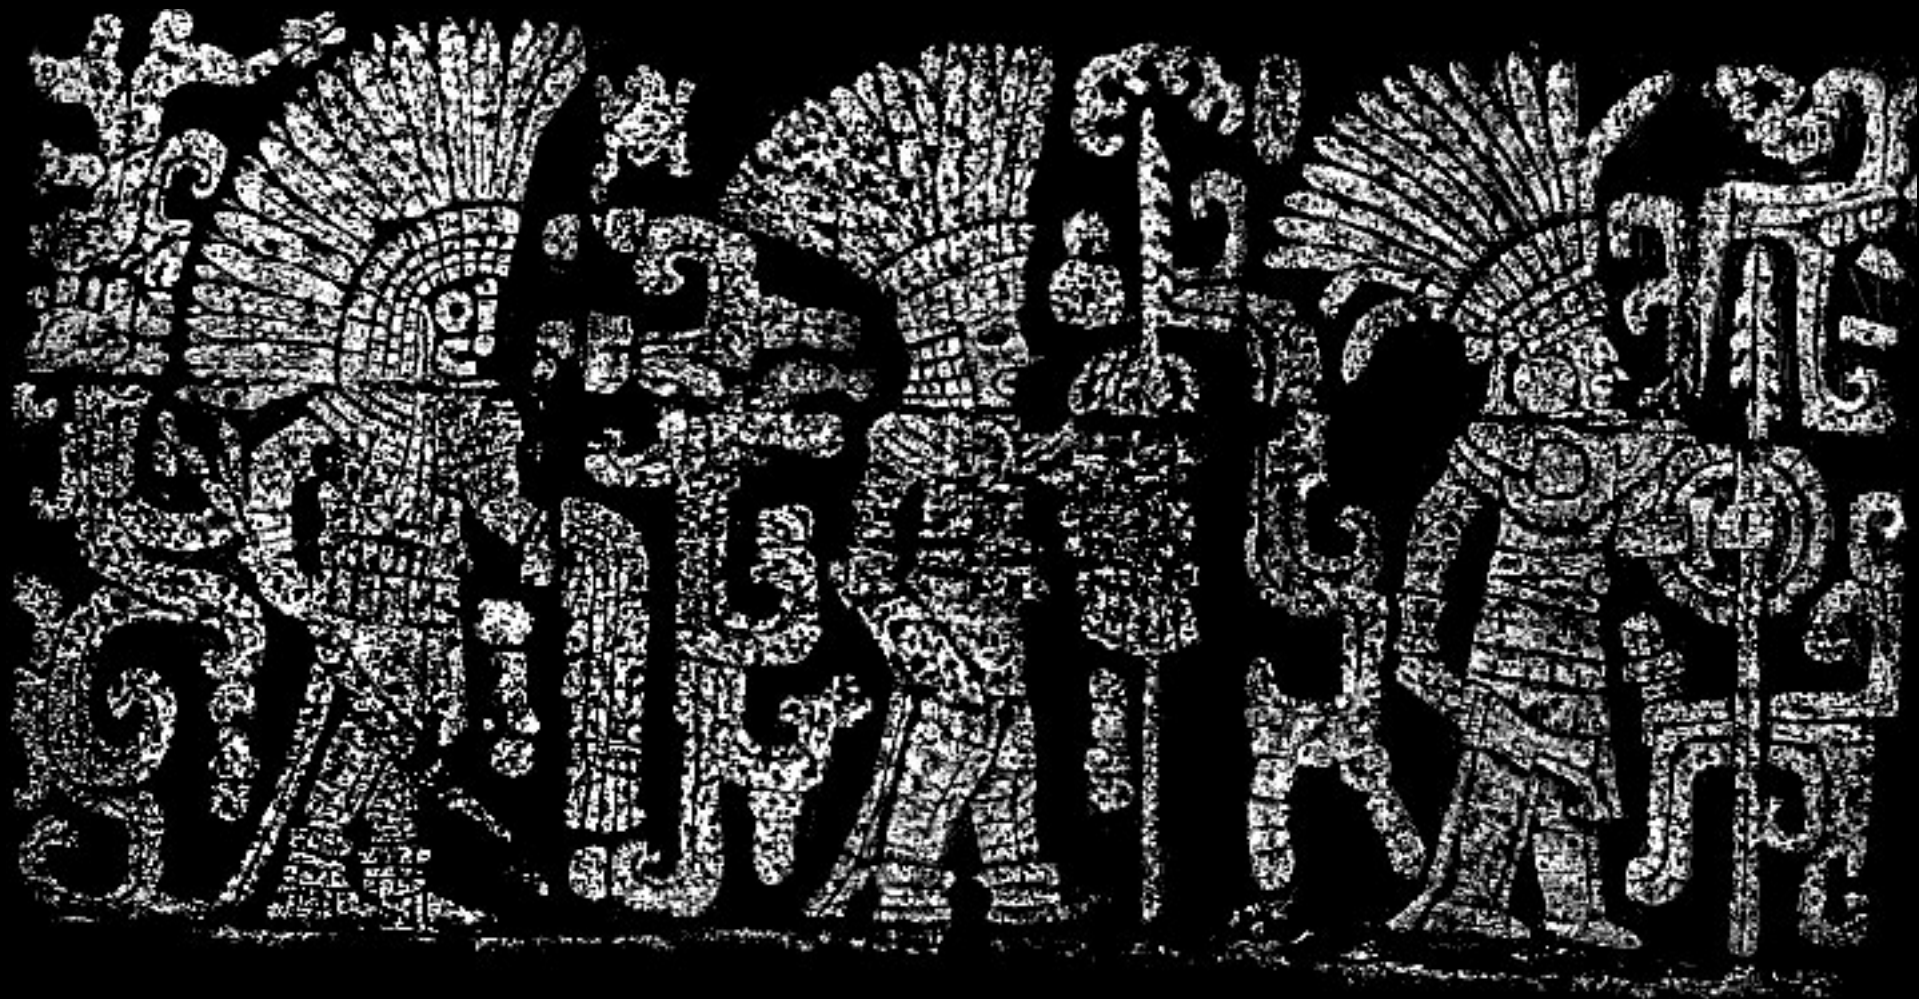

Rubbing ID: D15641

Site: Chichen Itza

Building: Lower Temple of
the Jaguars

Monument: West wall panel,
register A, figures 7-9

Mon. Type: Wall panel

Primary Figure: Warrior

Direction: Profile facing right

Position: Walking

Face: Human, Tlaloc eyes,
Nose bar

Hair: Long

Headdress: Feathers only
hd, Huge feather hd,

Headband, beaded

Pectoral: Round

Clothing: Hip cloth, Collar,
feathered, Skirt, leather,

Belt, tied, Belt, beaded

Ears: Round ear ornament

Arms: Wristlet

Legs: Bound legs

Feet: Anklets

Floral/Fauna: Flower, Tree,
Frog

Object in hand: Serrated
staff, Knife, Wrist shield

Shield: Rectangular shield

Glyphs: Glyph(s)

Gods: Tlaloc