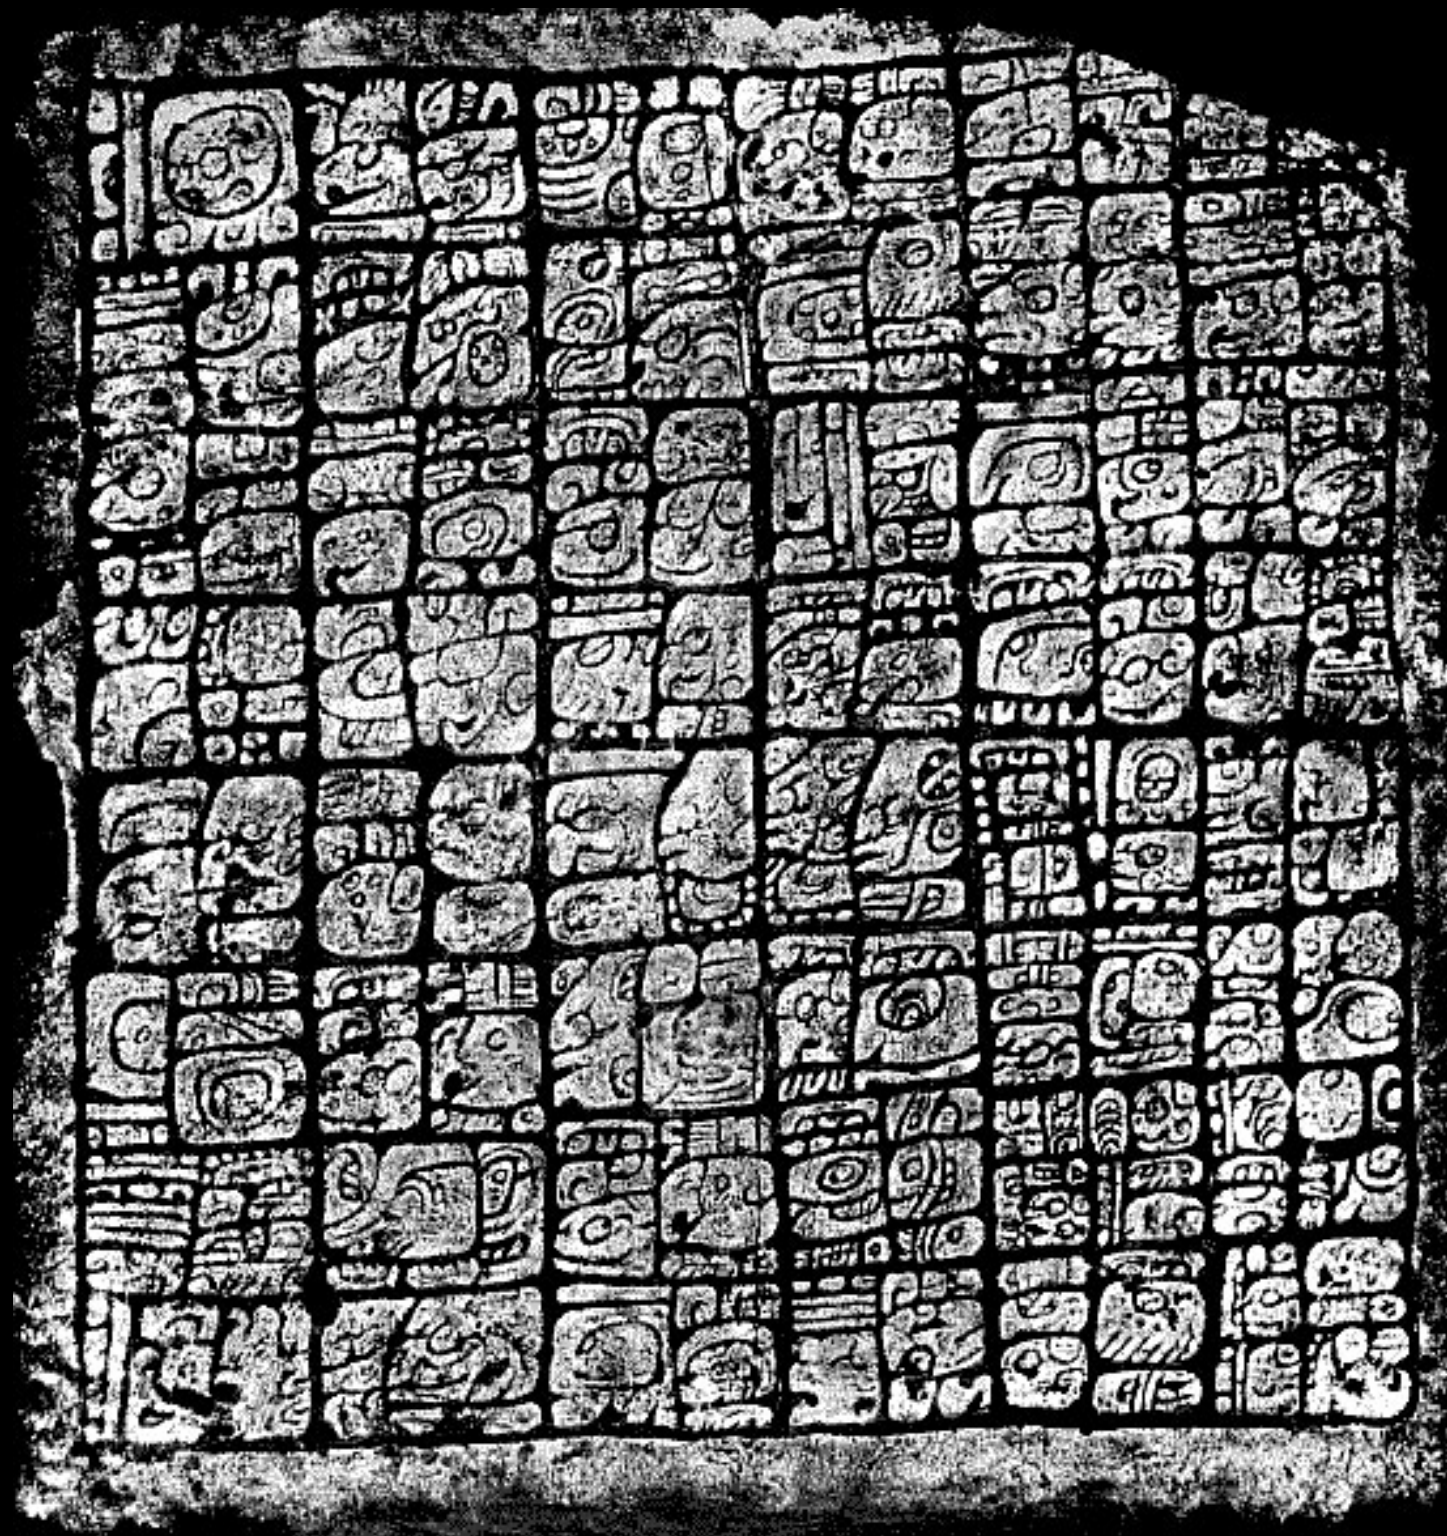

Glyphs: Glyph(s)

RUBBINGS OF MAYA SCULPTURE

Merle Greene Robertson

Rubbing ID: D23783

Site: Cancuen

Monument: Ballcourt marker

Mon. Type: Ballcourt marker

Mon. Size: 23.5" d.