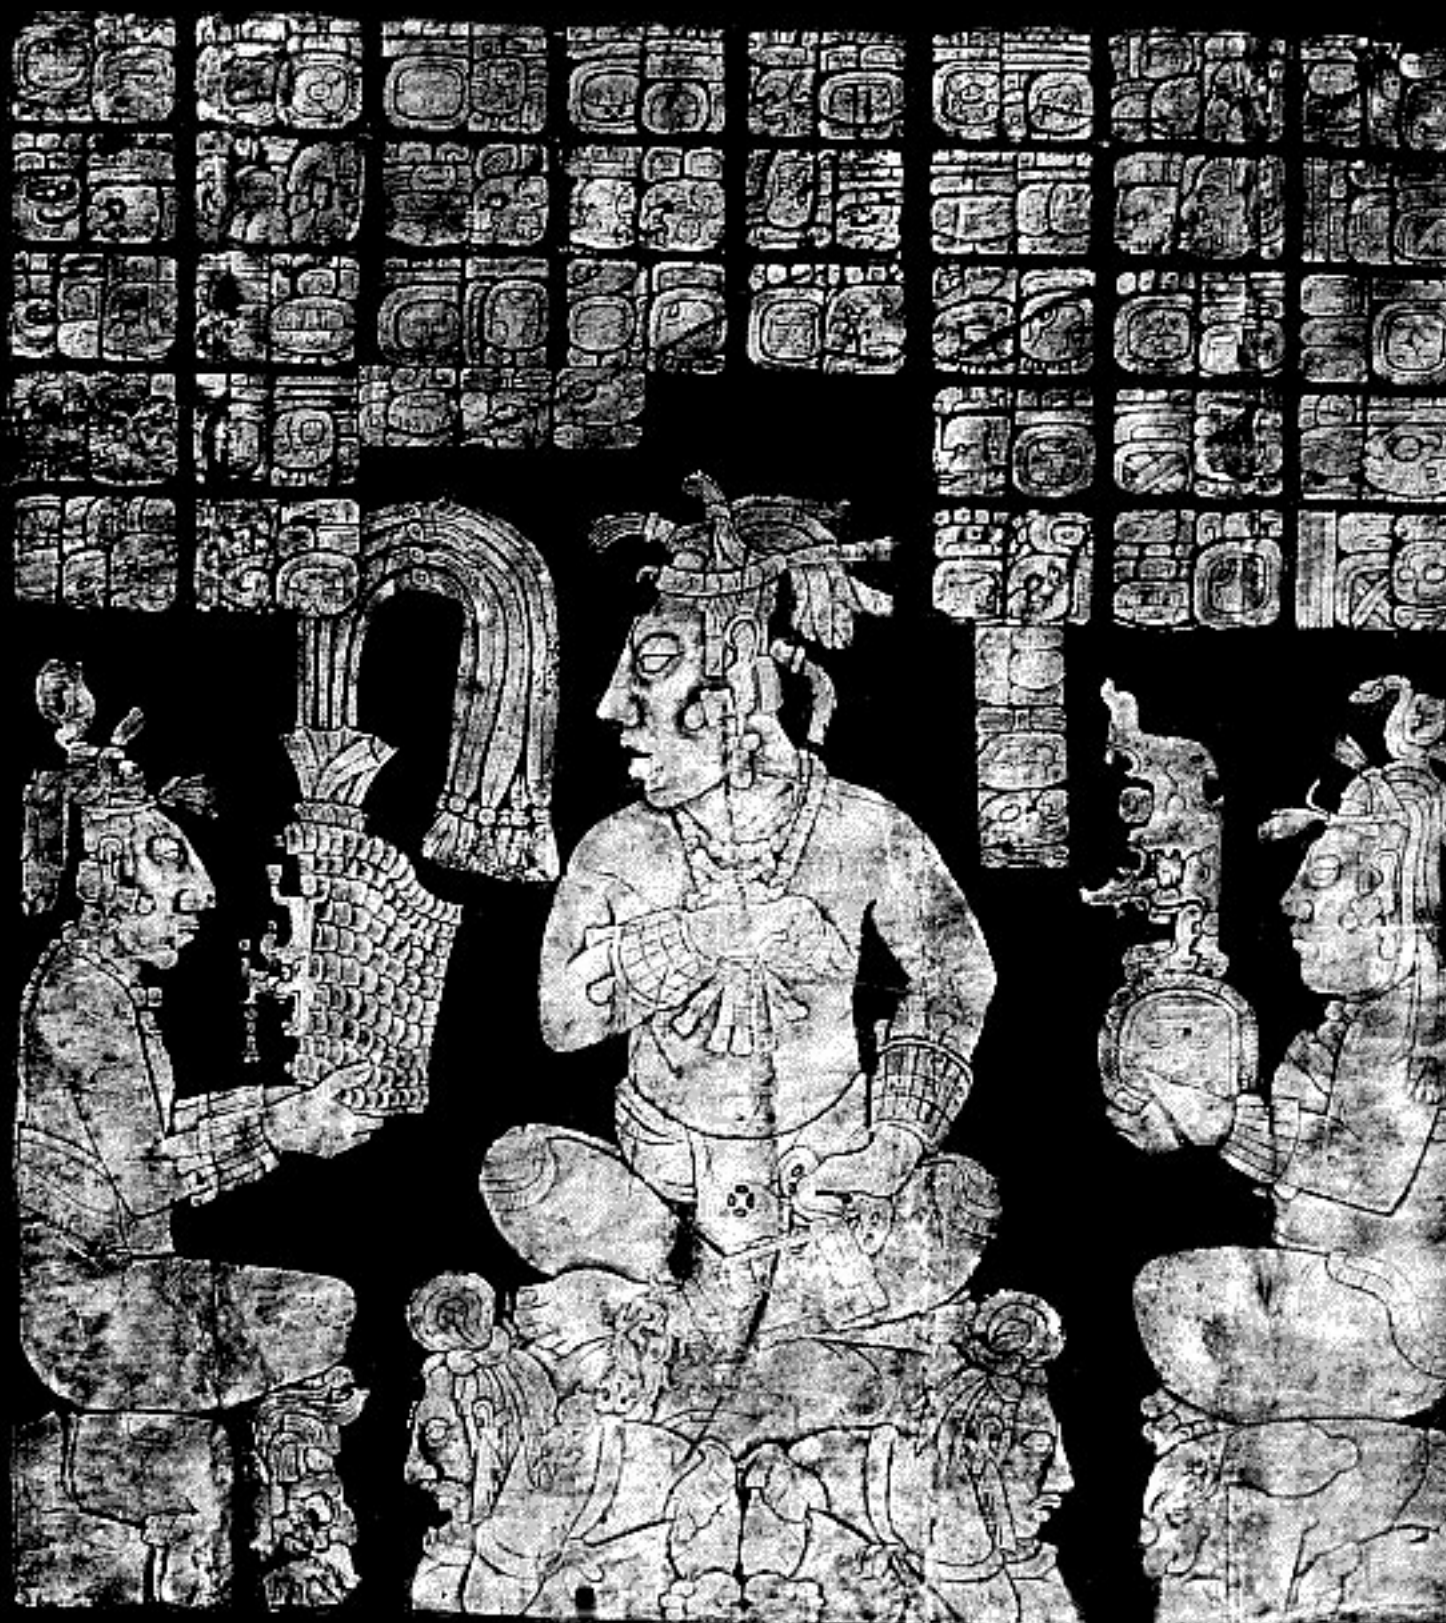

Ears: Tube

Arms: Wristlet, long bead

Floral/Fauna: Waterbird, Deer, Bird, Jaguar

Object in hand: Bag, Headdress

Objects: Personified object, Slaves, Bench/dais/
throne

Glyphs: Glyph(s)

Gods: Jester god, Shield god