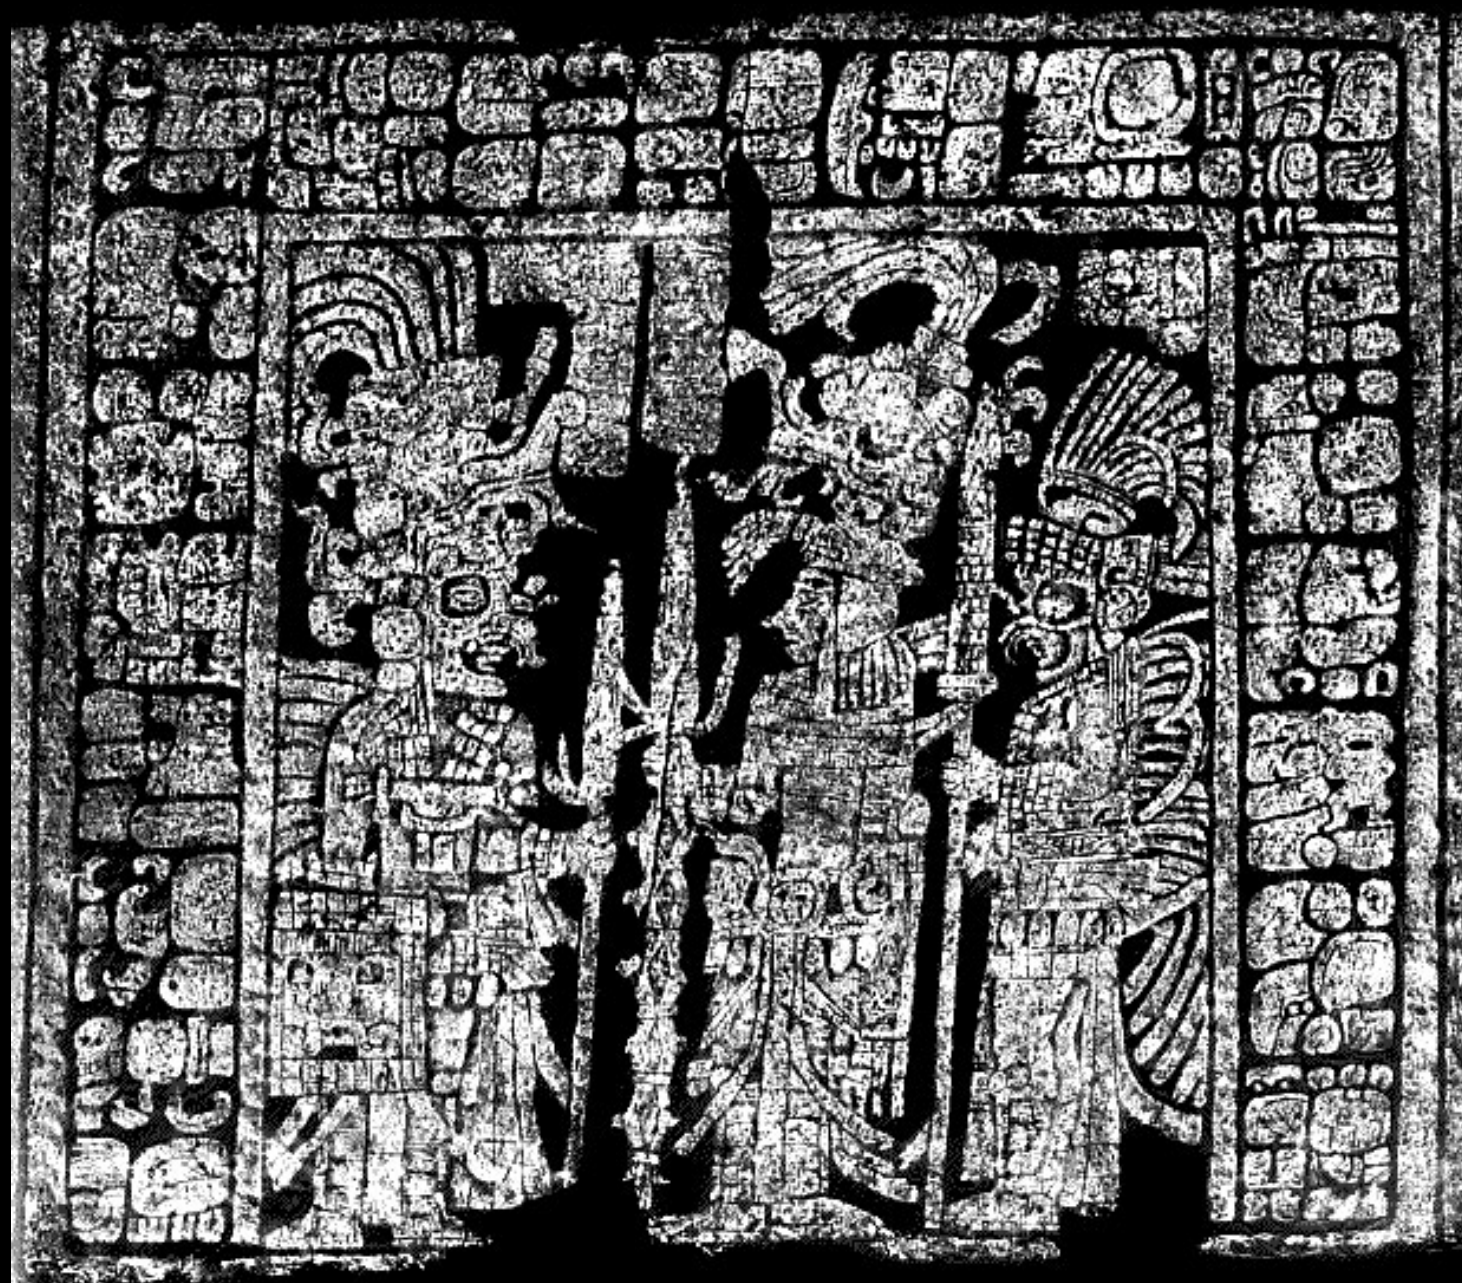

RUBBINGS OF MAYA SCULPTURE

Merle Greene Robertson

Rubbing ID: D20023

Site: Merida Museum/Ichmul (Halakal)

Monument: M07, Halakal Lintel

Mon. Type: Lintel

Mon. Size: 81 x 41cm

Border: Glyph

Primary Figure: Priest or shaman

Direction: Face to face

Position: Standing

Face: Human, Mask

Headdress: Anthropomorphic god or animal hd,
Beaded hd, Stacked masks, Feathers, multiple kinds

Pectoral: Butterfly

Clothing: Collar, Belt, human or animal heads,
Oliva shells, Skirt, leather, Feather panache from
waist

Ears: Square ear ornament

Arms: Wristlet, mosaic

Legs: Leg straps

Feet: Low sandals

Object in hand: Serrated staff, Staff

Shield: Jaguar shield

Glyphs: Glyph(s)