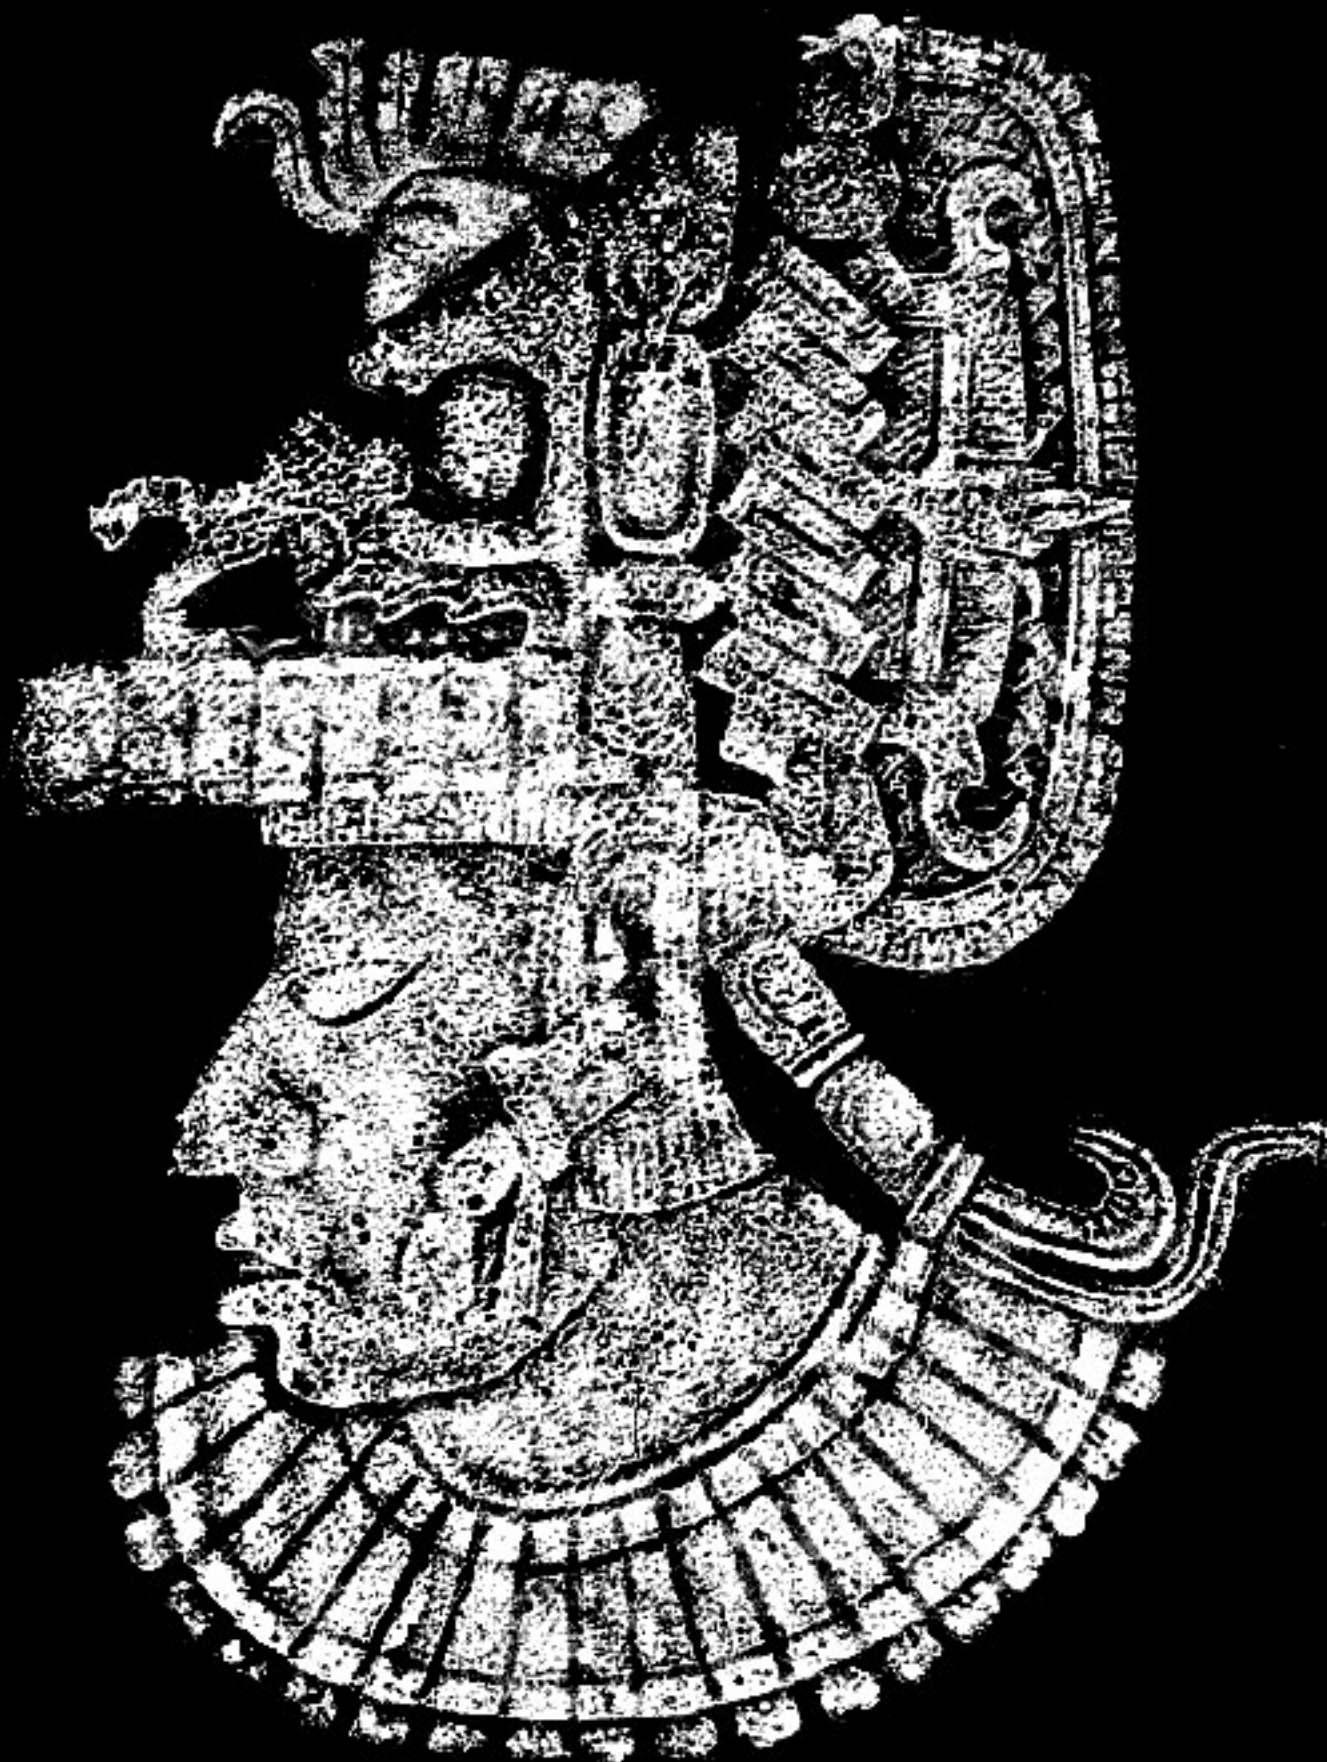

RUBBINGS OF MAYA SCULPTURE

Merle Greene Robertson

Rubbing ID: D23799

Site: Seibal

Monument: Stela 9, head

Mon. Type: Stela

Primary Figure: Ruler or lord

Face: Human

Headdress: God in hd, Headband, beaded, Mat
symbol in hd

Clothing: Collar

Ears: Disk with long tube

Objects: Mat