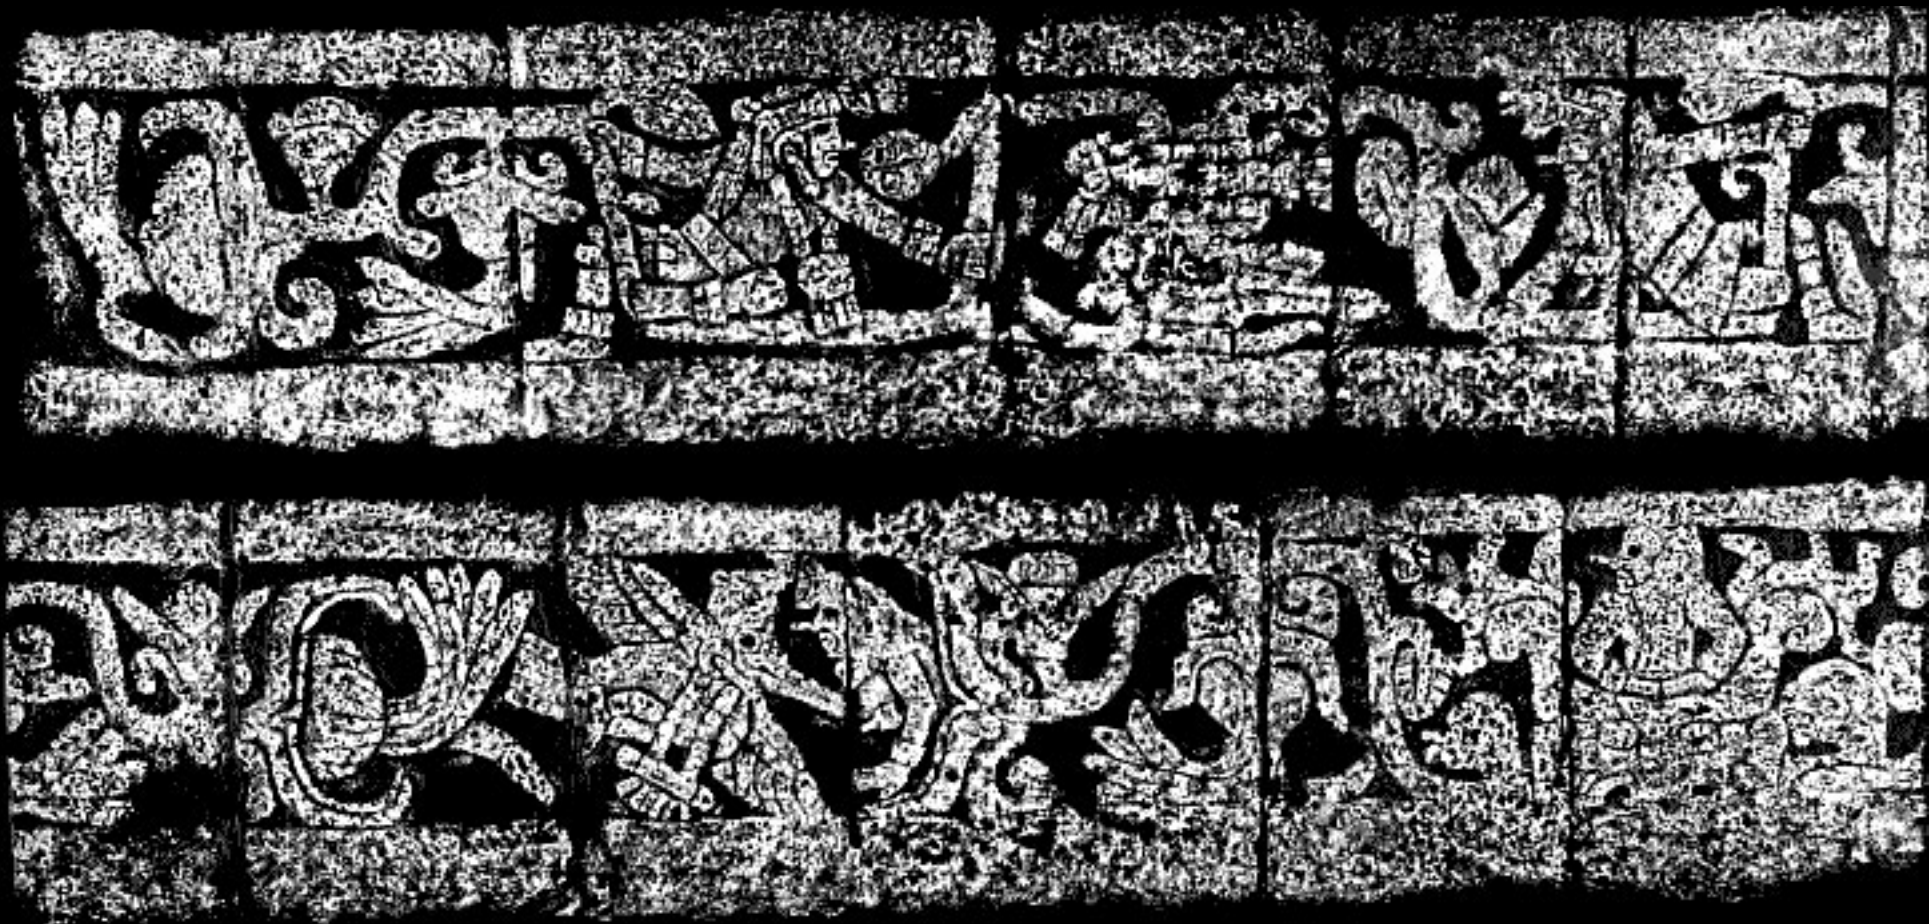

Rubbing ID: D15636

Site: Chichen Itza

Building: Lower Temple of the
Jaguars

Monument: West wall panel, lowest
register, sections 1-2

Mon. Type: Wall panel

Border: Water plants

Base: Monster

Primary Figure: Warrior

Position: Sitting

Face: Human, Nose bar

Headdress: Headband, beaded,

Turban, Headband, god,

Headband, floral

Pectoral: Hanging from long chain

Clothing: Belt, beaded, Skirt, short

Ears: Round ear ornament

Arms: Wristlet

Legs: One knee pad

Feet: Anklets

Floral/Fauna: Waterplants or
flowers, Bird, Tree

Objects: Bird