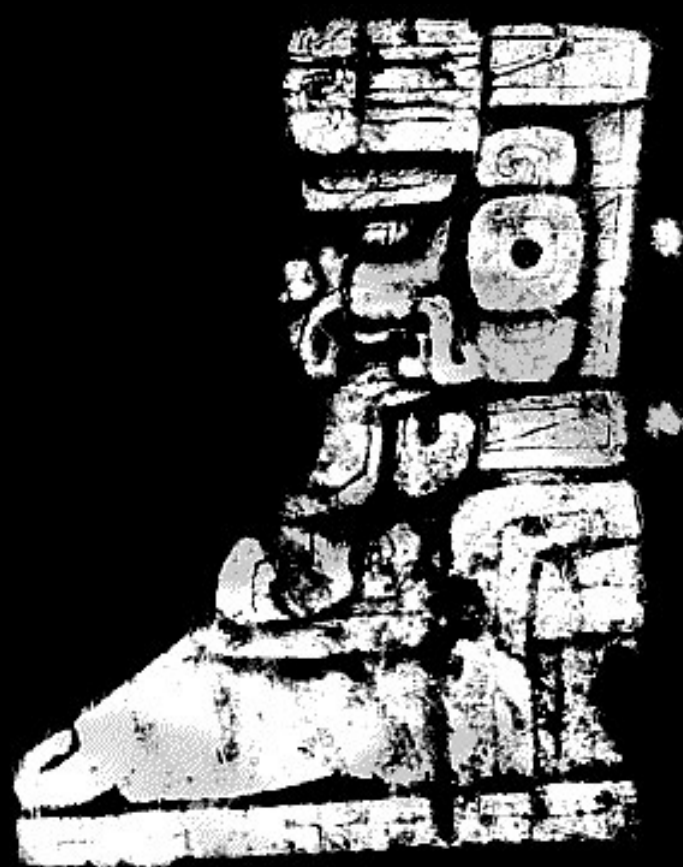

RUBBINGS OF MAYA SCULPTURE

Merle Greene Robertson

Rubbing ID: D23615

Site: Tikal

Monument: Stela 26, front

Mon. Type: Stela

Mon. Size: 11.5" x 21"

Legs: Elaborate leg coverings, God leggings

Feet: High back sandals