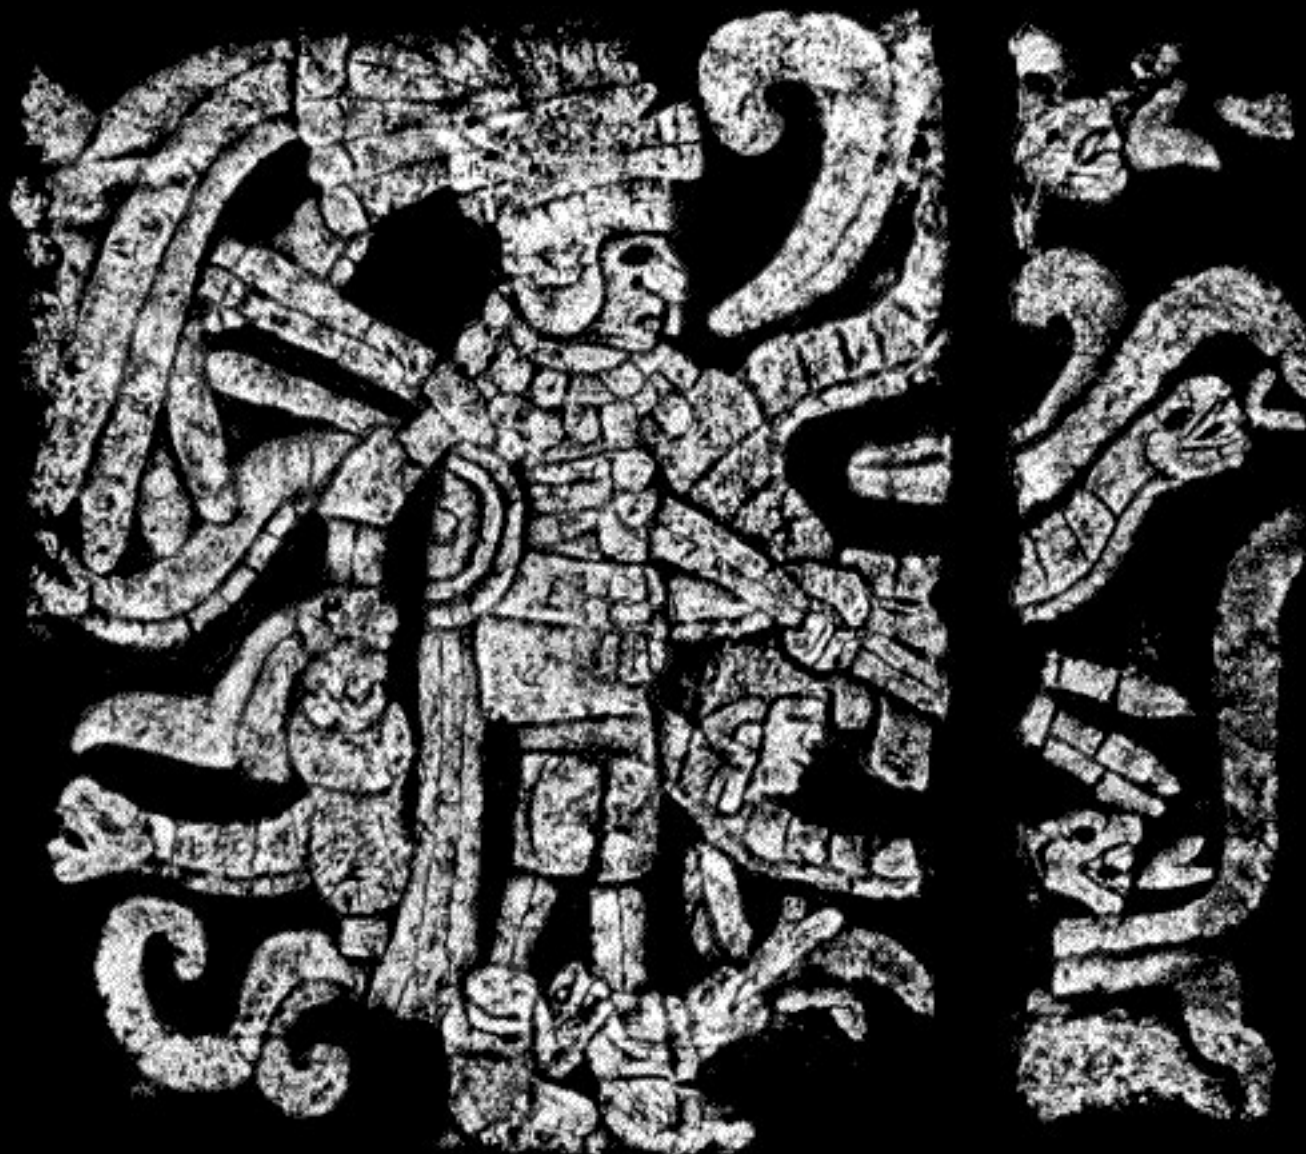

Floral/Fauna: Snake

Object in hand: Atlatl, Spear, Curved stick, Human head

Shield: Back shield

RUBBINGS OF MAYA SCULPTURE

Merle Greene Robertson

Rubbing ID: D15924

Site: Merida Museum

Monument: M10, wall panel, kneeling figure