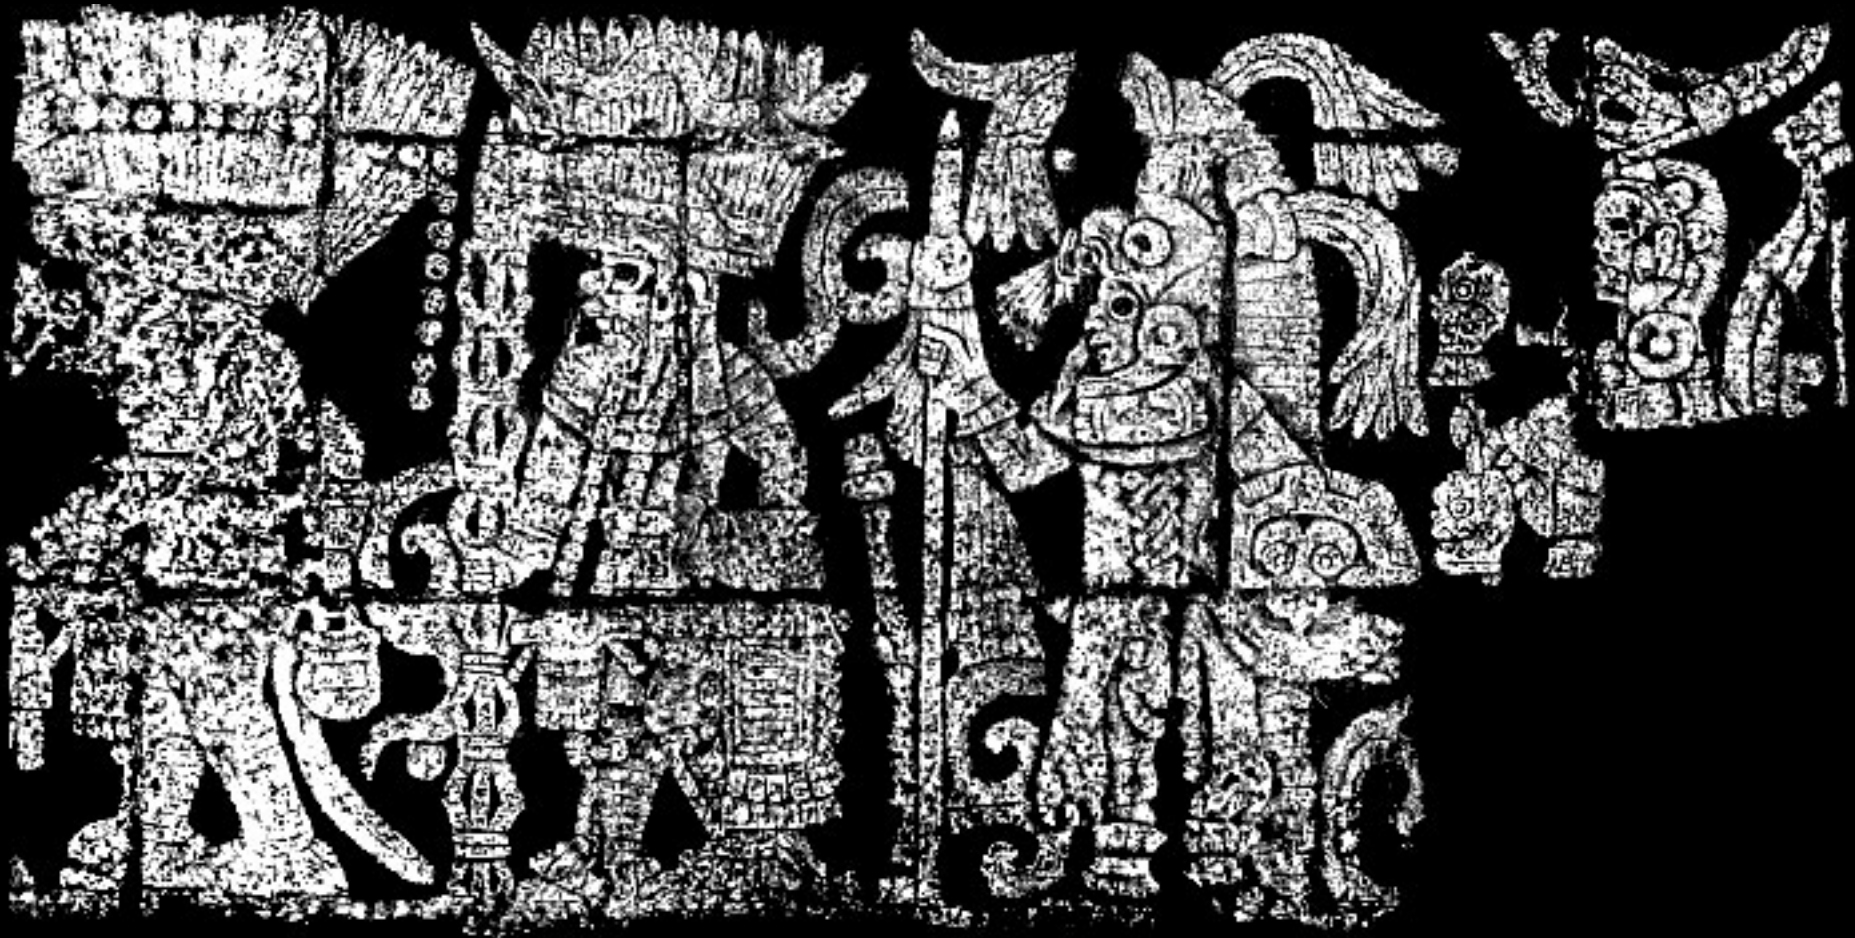

Floral/Fauna: Flower

Object in hand: Arrows, Atlatl, Curved stick

Glyphs: Name Glyph(s)

Gods: Venus god, Sky figure

Rubbing ID: D15646

Site: Chichen Itza

Building: Lower Temple of
the Jaguars

Monument: North wall,
register A, figures 21-24