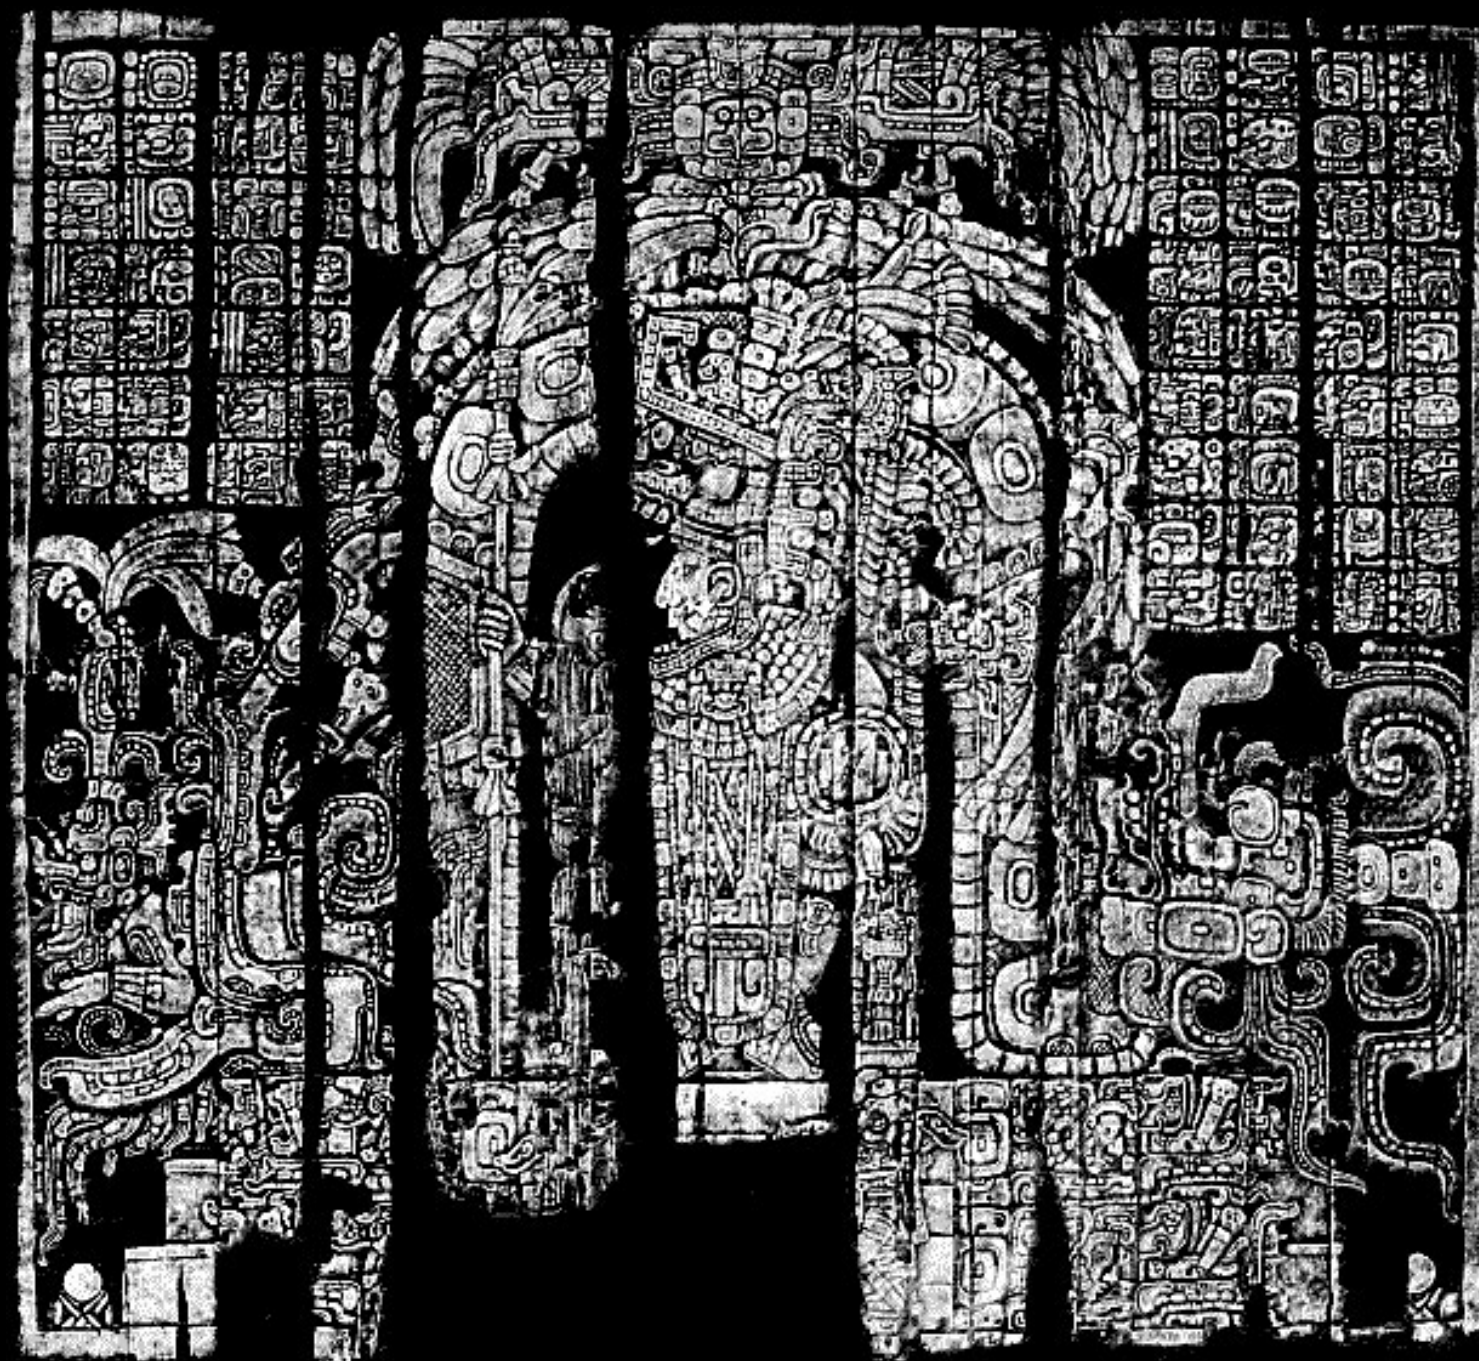

Glyphs: Glyph(s)

Gods: Long-lipped god

RUBBINGS OF MAYA SCULPTURE

Merle Greene Robertson

Rubbing ID: D23549

Site: Palenque

Building: Palace, House A-D

Monument: Palace Tablet, top center figure