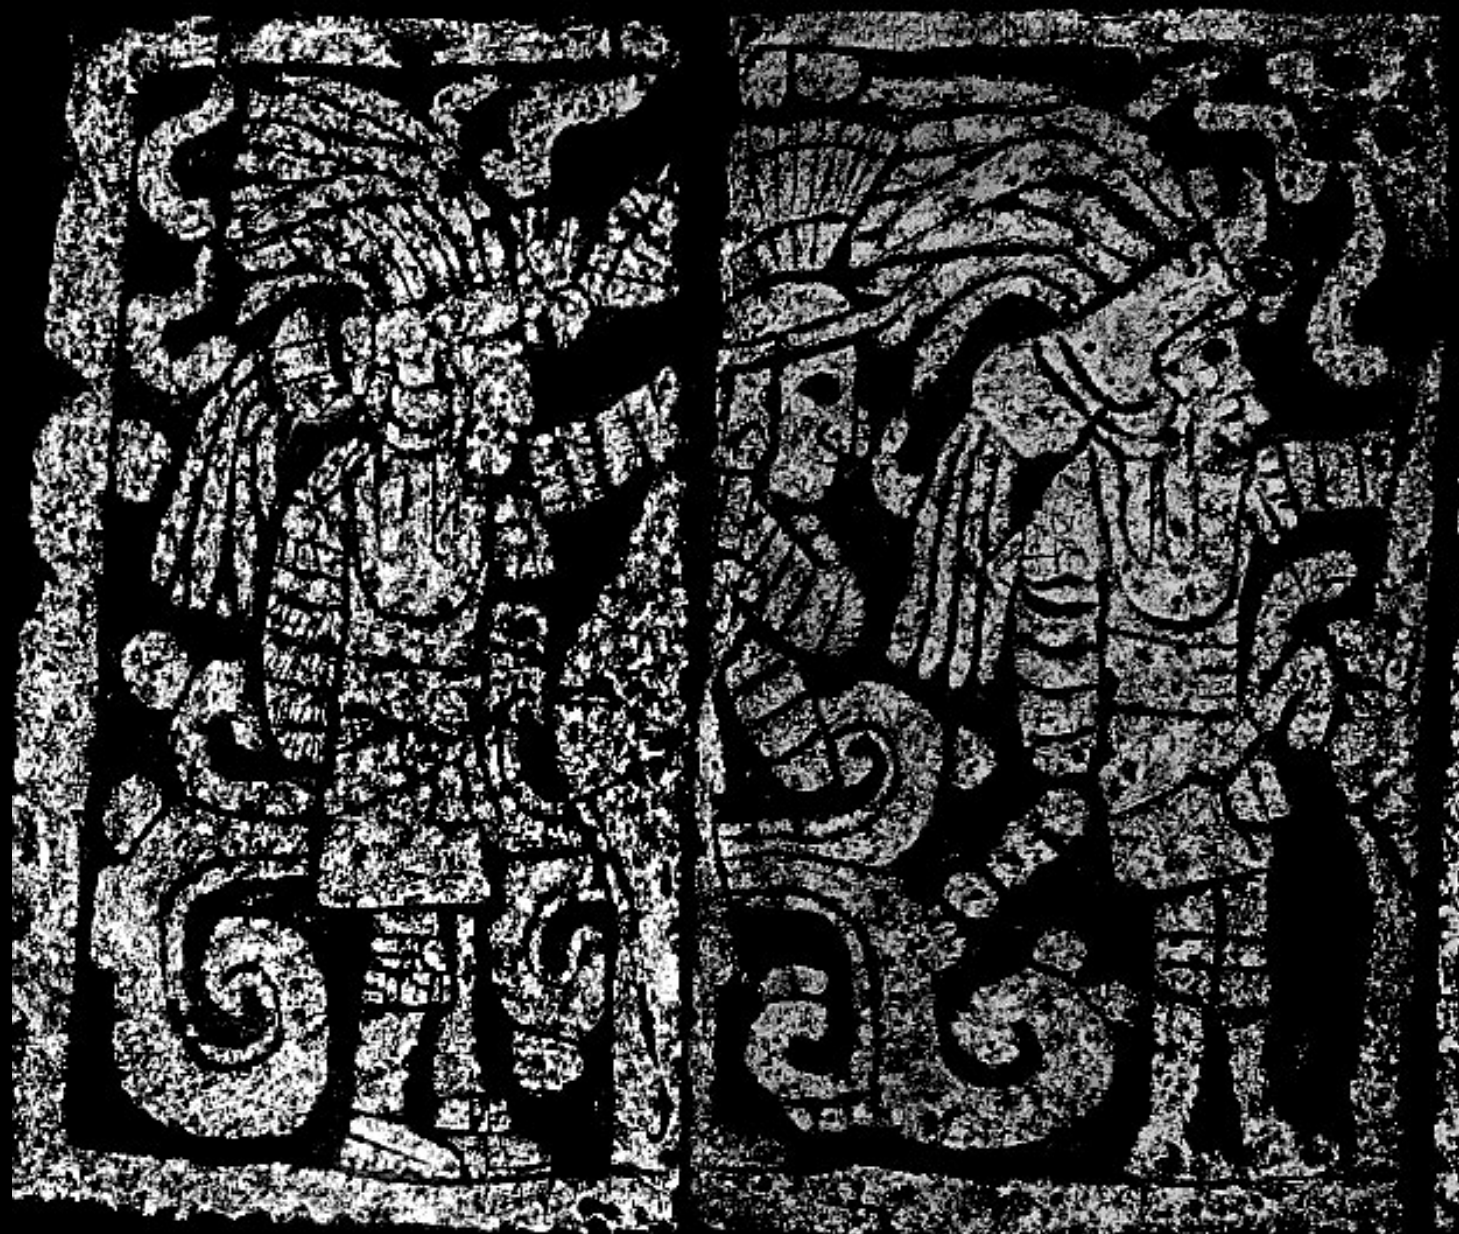

RUBBINGS OF MAYA SCULPTURE

Merle Greene Robertson

Rubbing ID: D20197

Site: Chichen Itza

Building: El Mercado Ballcourt

Monument: Ballcourt bench, figures 1-3

Mon. Type: Bench/Dais/Throne

Border: Frame

Primary Figure: Ballplayer

Direction: Profile facing right

Position: Standing

Face: Human

Headdress: Bird, Helmet, Feathers, long pointed

Clothing: Dress, short, Collar, Loincloth, tied,
Bib, beaded

Ears: Round ear ornament

Arms: Padded arm

Legs: Knee pads

Feet: Padded bootie, Low sandals

Floral/Fauna: Bird

Ritual: Prisoner scene