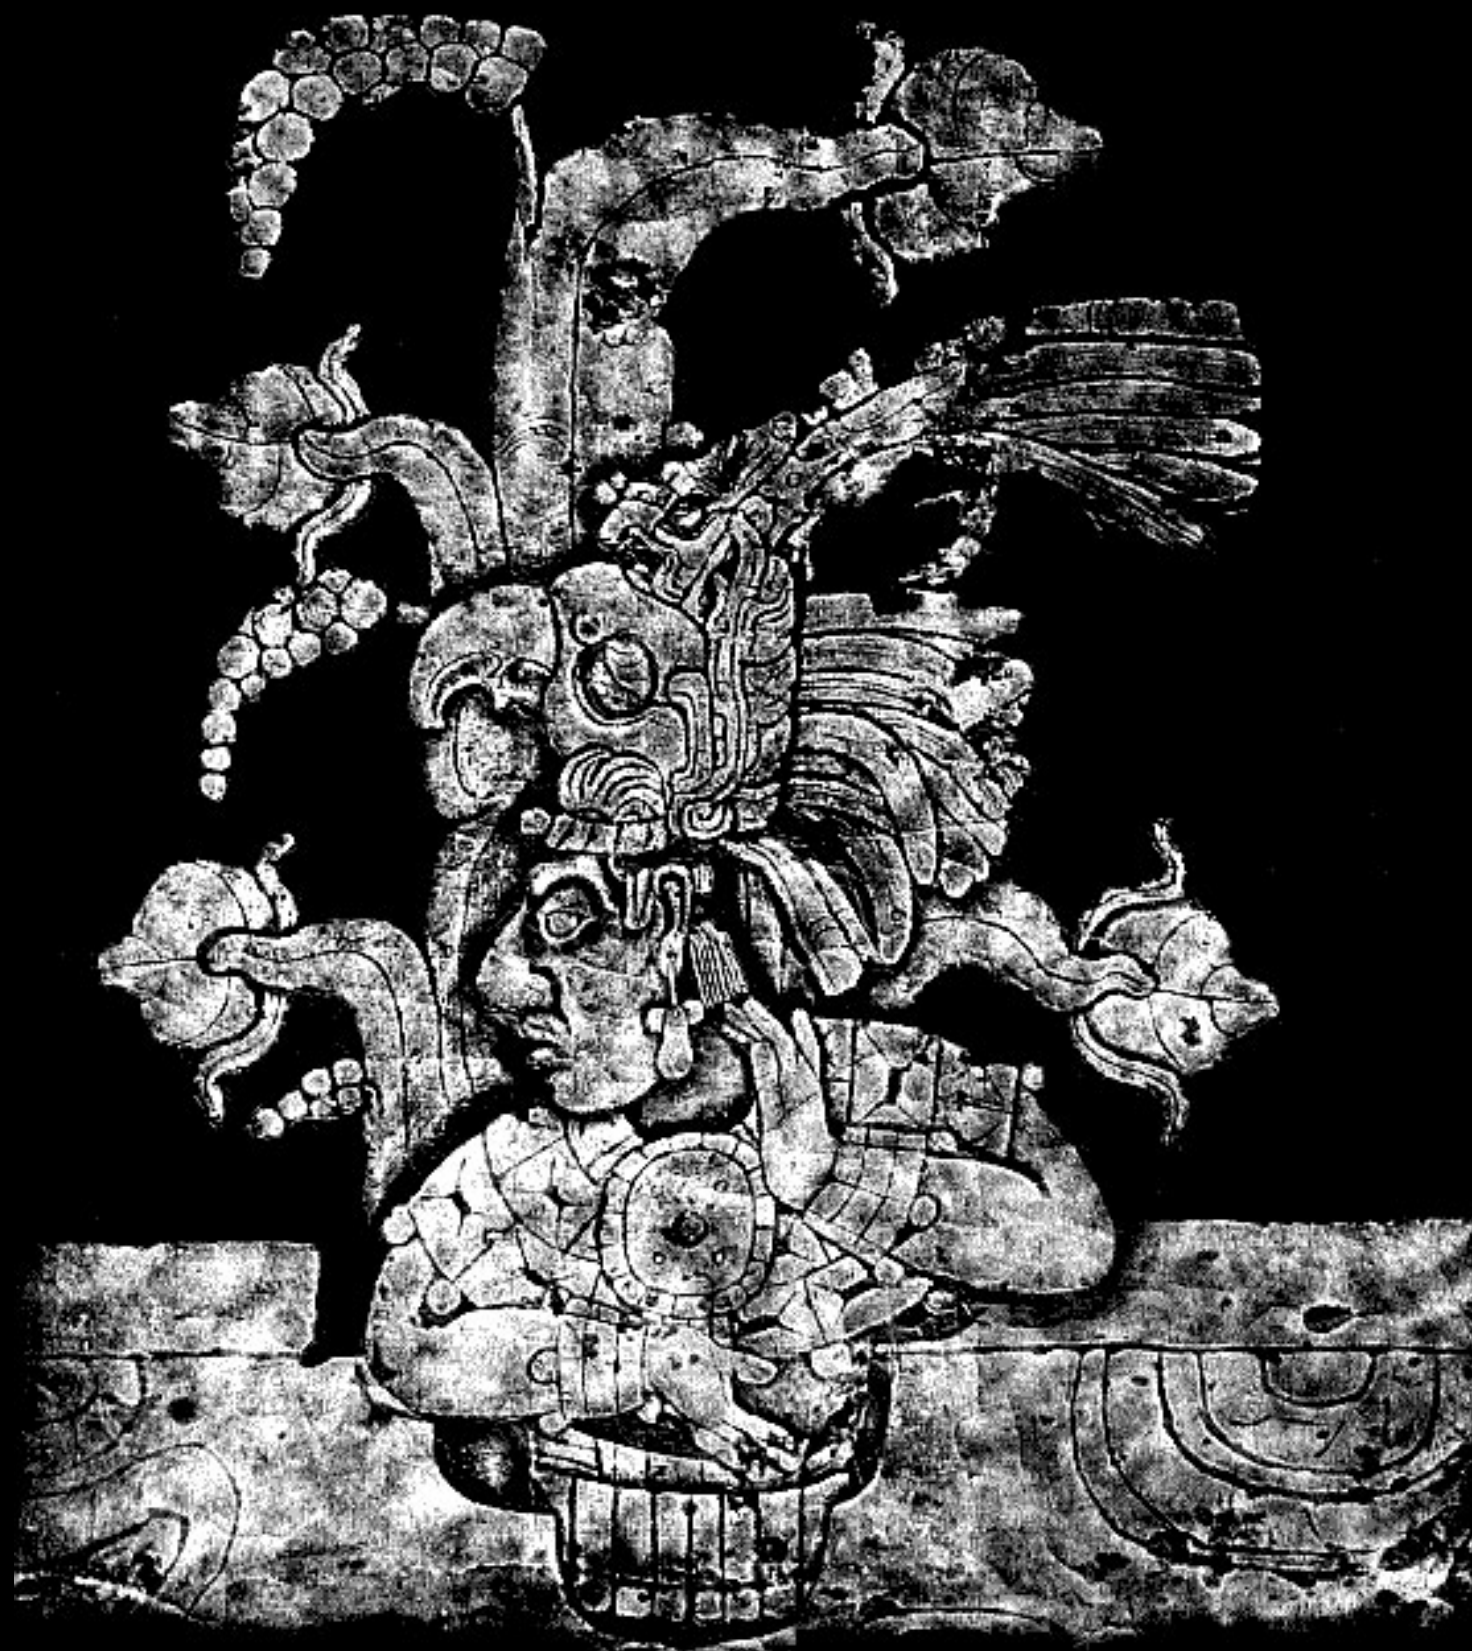

Arms: Wristlet, long bead

Floral/Fauna: Tree, Fruit, Bird

Objects: Tree or symbolic tree, Serpent wing,

Jaguar tail

Paint: Paint

Glyphs: Glyph(s)

Gods: God K

RUBBINGS OF MAYA SCULPTURE