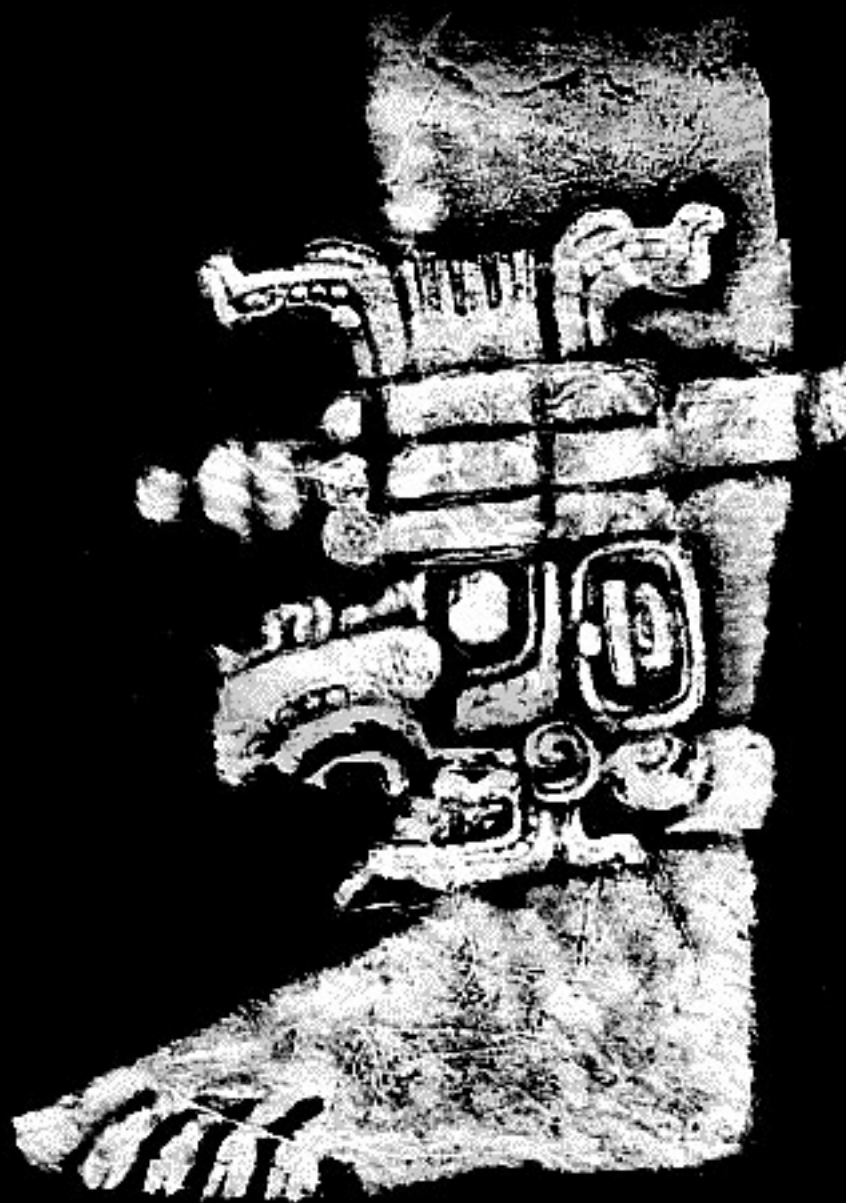

RUBBINGS OF MAYA SCULPTURE

Merle Greene Robertson

Rubbing ID: D23607

Site: Tikal

Monument: Stela 21, front, foot

Mon. Type: Stela

Legs: God leggings

Objects: Royal knots

Gods: Long-lipped god