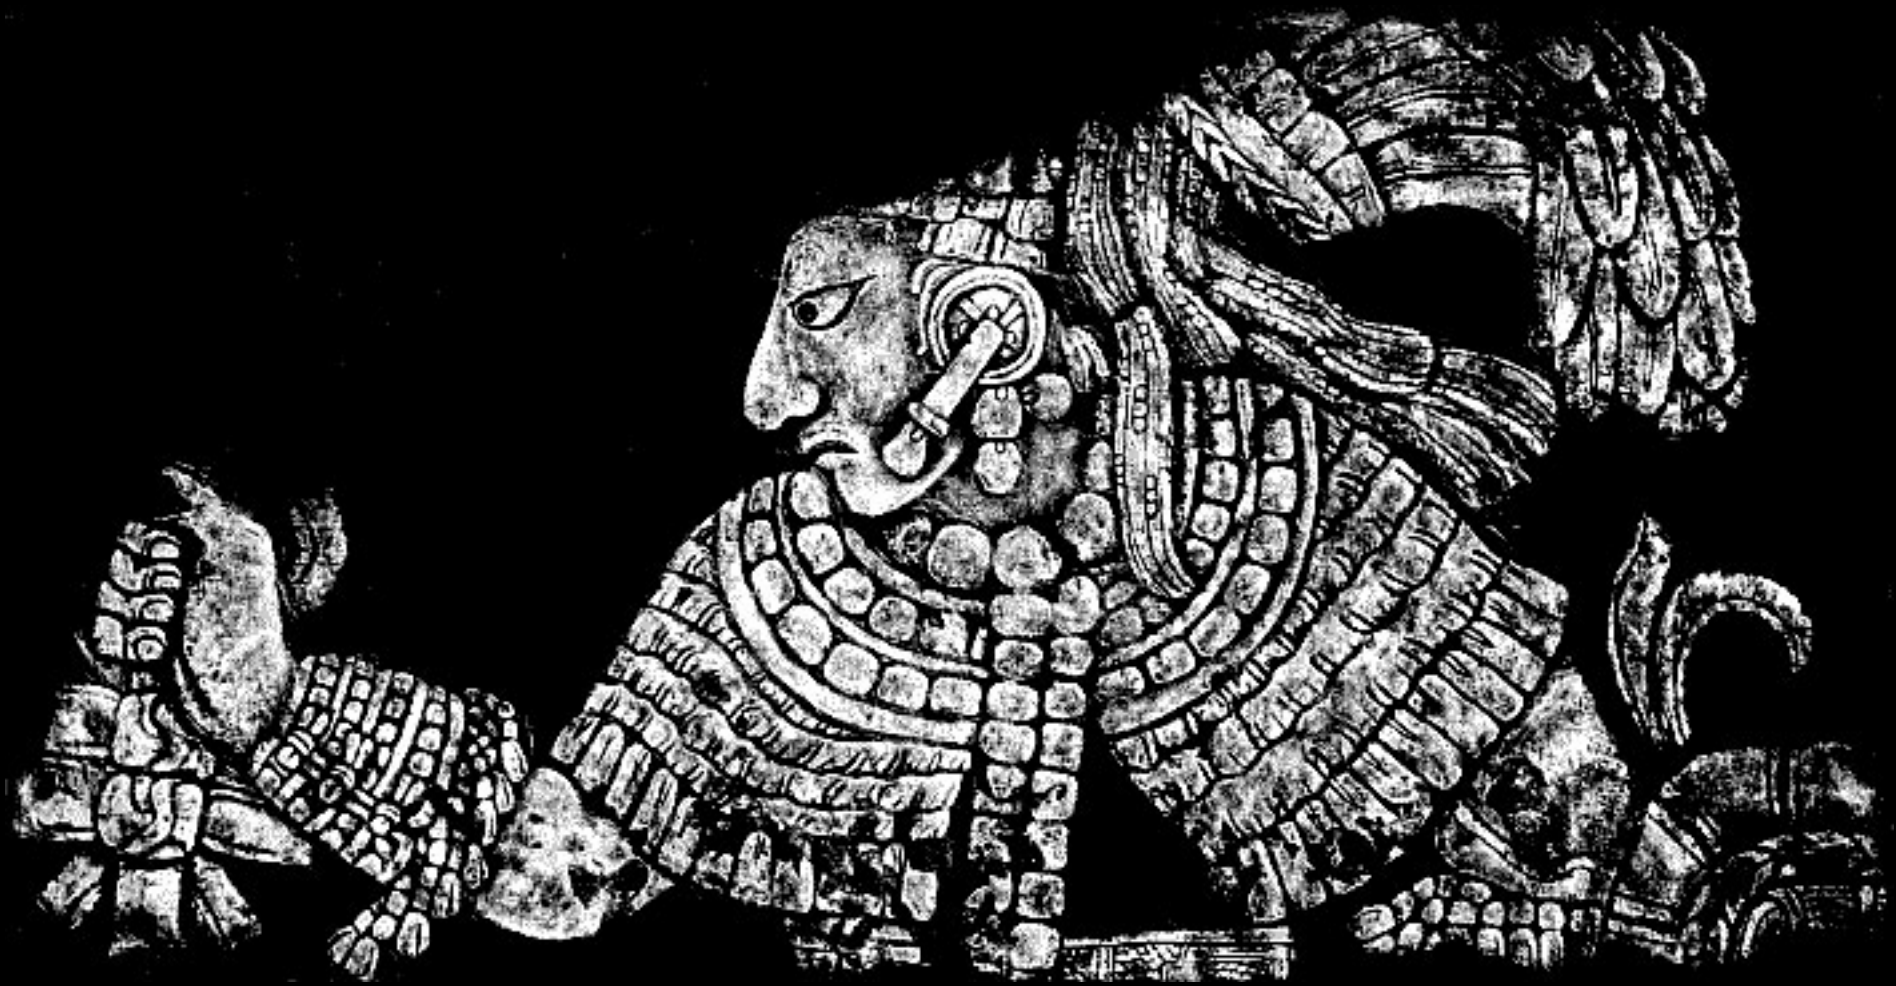

Clothing: Necklace, beaded

Floral/Fauna: Eagle

Rubbing ID: D23910

Site: Bonampak

Monument: Stela 1, head, torso

Mon. Type: Stela

Primary Figure: Ruler or lord

Direction: Body front, head
profile