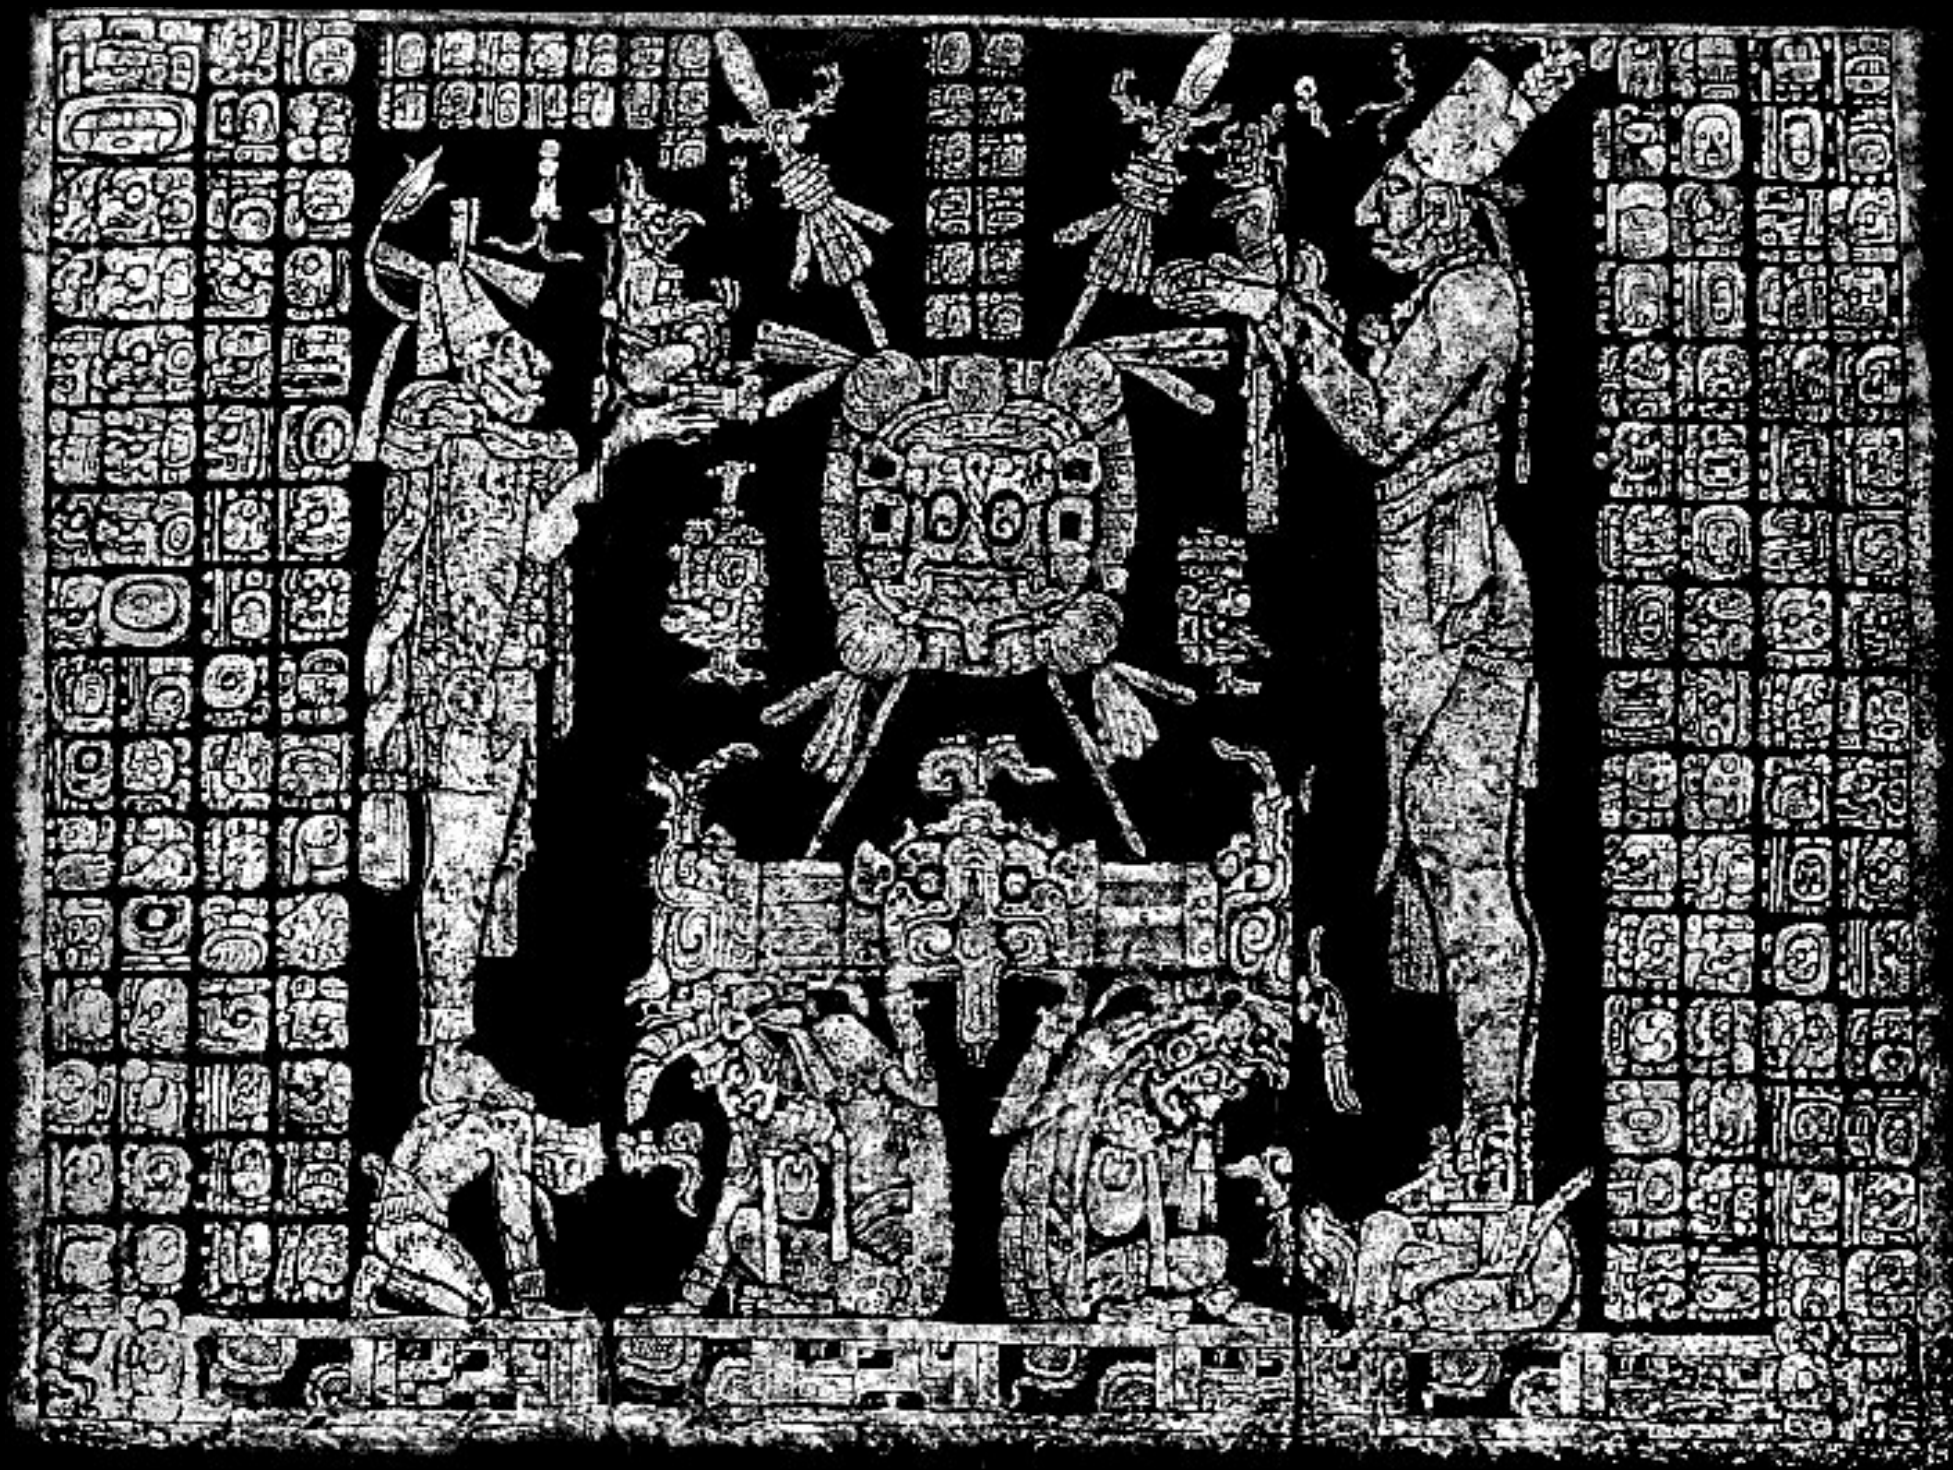

Rubbing ID: D23533

Site: Palenque

Building: Temple of the Sun

Monument: Tablet of the Sun

Mon. Type: Tablet

Mon. Size: 72" x 96"

Border: Earth symbols

Base: Glyph

Direction: Face to face

Position: Standing

Face: Human, Elite, Deity

Headdress: Cloth, Bird, Floral

Clothing: Kilt, Necklace, beaded,

Cotton armor, Apron, Scarf

Ears: Tube

Arms: Wristlet, long bead

Feet: High back sandals, God sandals,

Flexible anklets

Floral/Fauna: Shell, Waterplants or
flowers

Object in hand: Offering

Objects: Smoking jaguar, Le leaf,

Ceremonial bar

Shield: Jaguar shield

Glyphs: Glyph(s)

Gods: God L, Shield god, Jester god