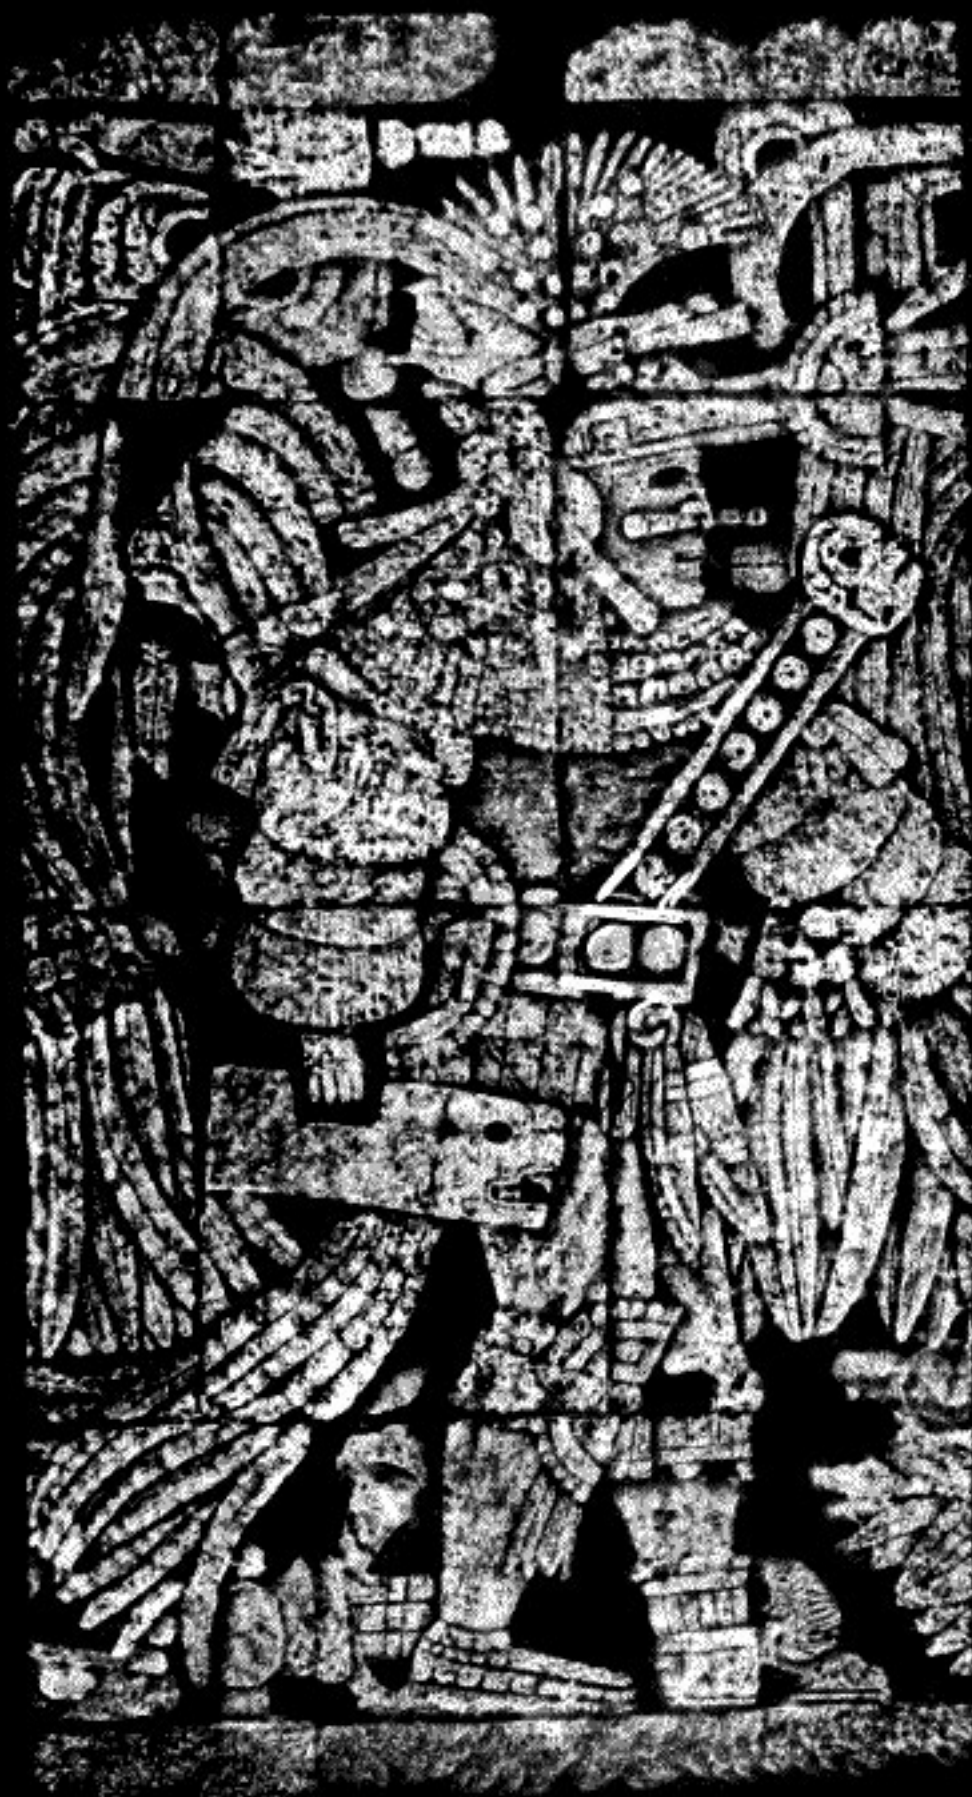

RUBBINGS OF MAYA SCULPTURE

Merle Greene Robertson

Rubbing ID: D15321

Site: Chichen Itza

Building: Great Ballcourt

Monument: West Central Panel 6

Mon. Type: Ballcourt panel

Mon. Size: 170cm h.

Primary Figure: Ballplayer

Direction: Profile facing right

Position: Walking

Face: Human, Nose bar

Headdress: Beaded hd, Headband, beaded,
Headband, god

Clothing: Skirt, leather, Collar, Belt, beaded,
Belt, tied, Feather panache from shoulder

Ears: Round ear ornament

Arms: Padded arm

Legs: One knee pad, Knee gaiters

Feet: Low sandals, Low sandals

Floral/Fauna: Snake

Object in hand: Hand stone

Objects: Bat

Shield: Back shield