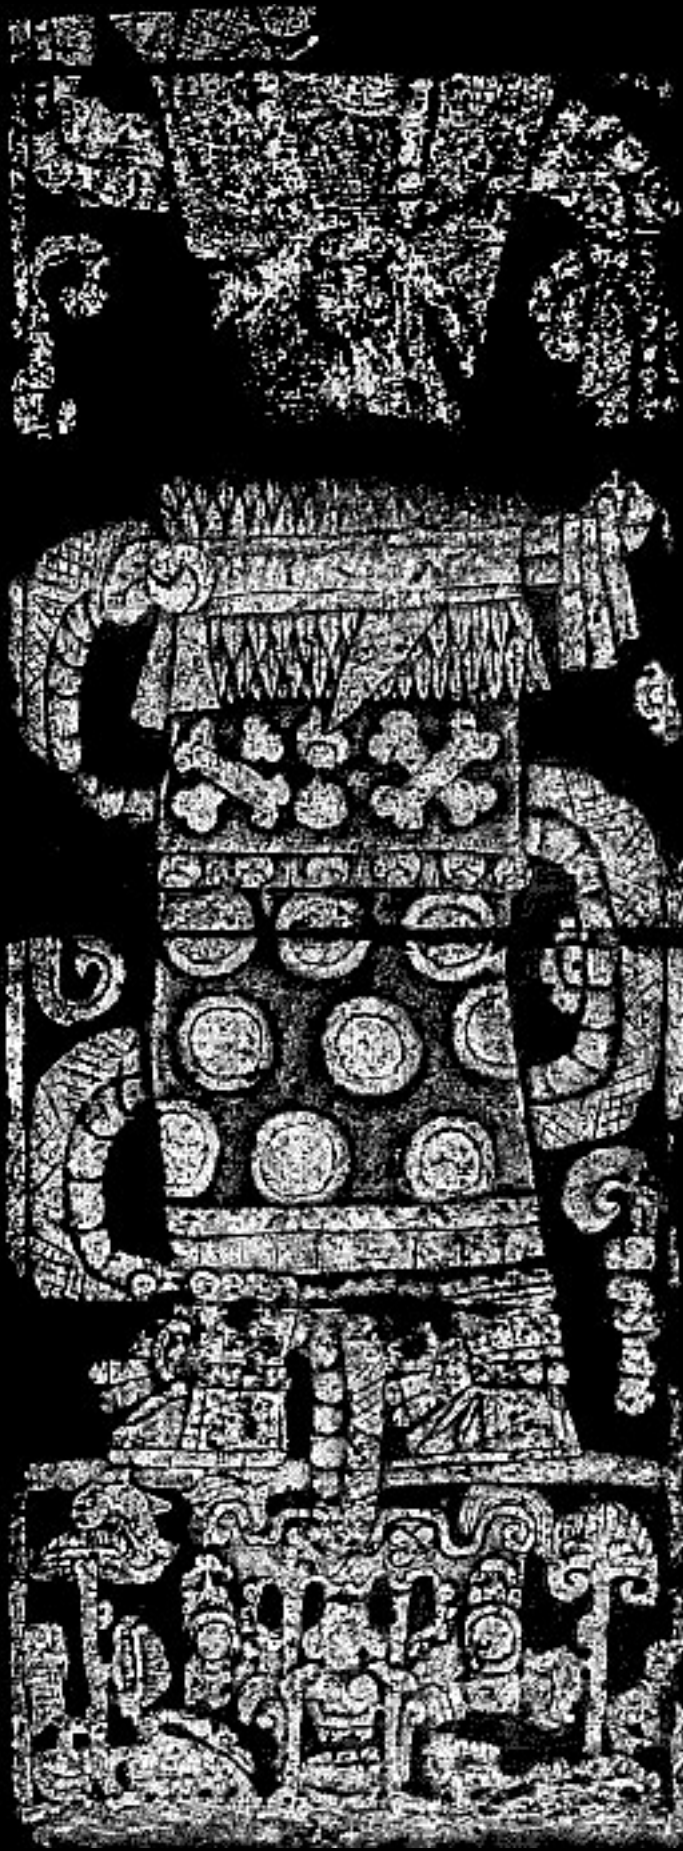

RUBBINGS OF MAYA SCULPTURE

Merle Greene Robertson

Rubbing ID: D15700

Site: Chichen Itza

Building: Lower Temple of the Jaguars

Monument: North column, north

Mon. Type: Column

Border: Frame

Base: Monster

Primary Figure: Priest or shaman

Direction: Full front

Position: Standing

Face: Human

Pectoral: Hanging from long chain

Clothing: Skirt, long, Elaborately decorated, Belt, tied

Feet: High back sandals, Pom pom or pineapple sandals

Floral/Fauna: Fish, Turtle, Flower, Snake

Objects: Death symbols

Gods: Earth Monster