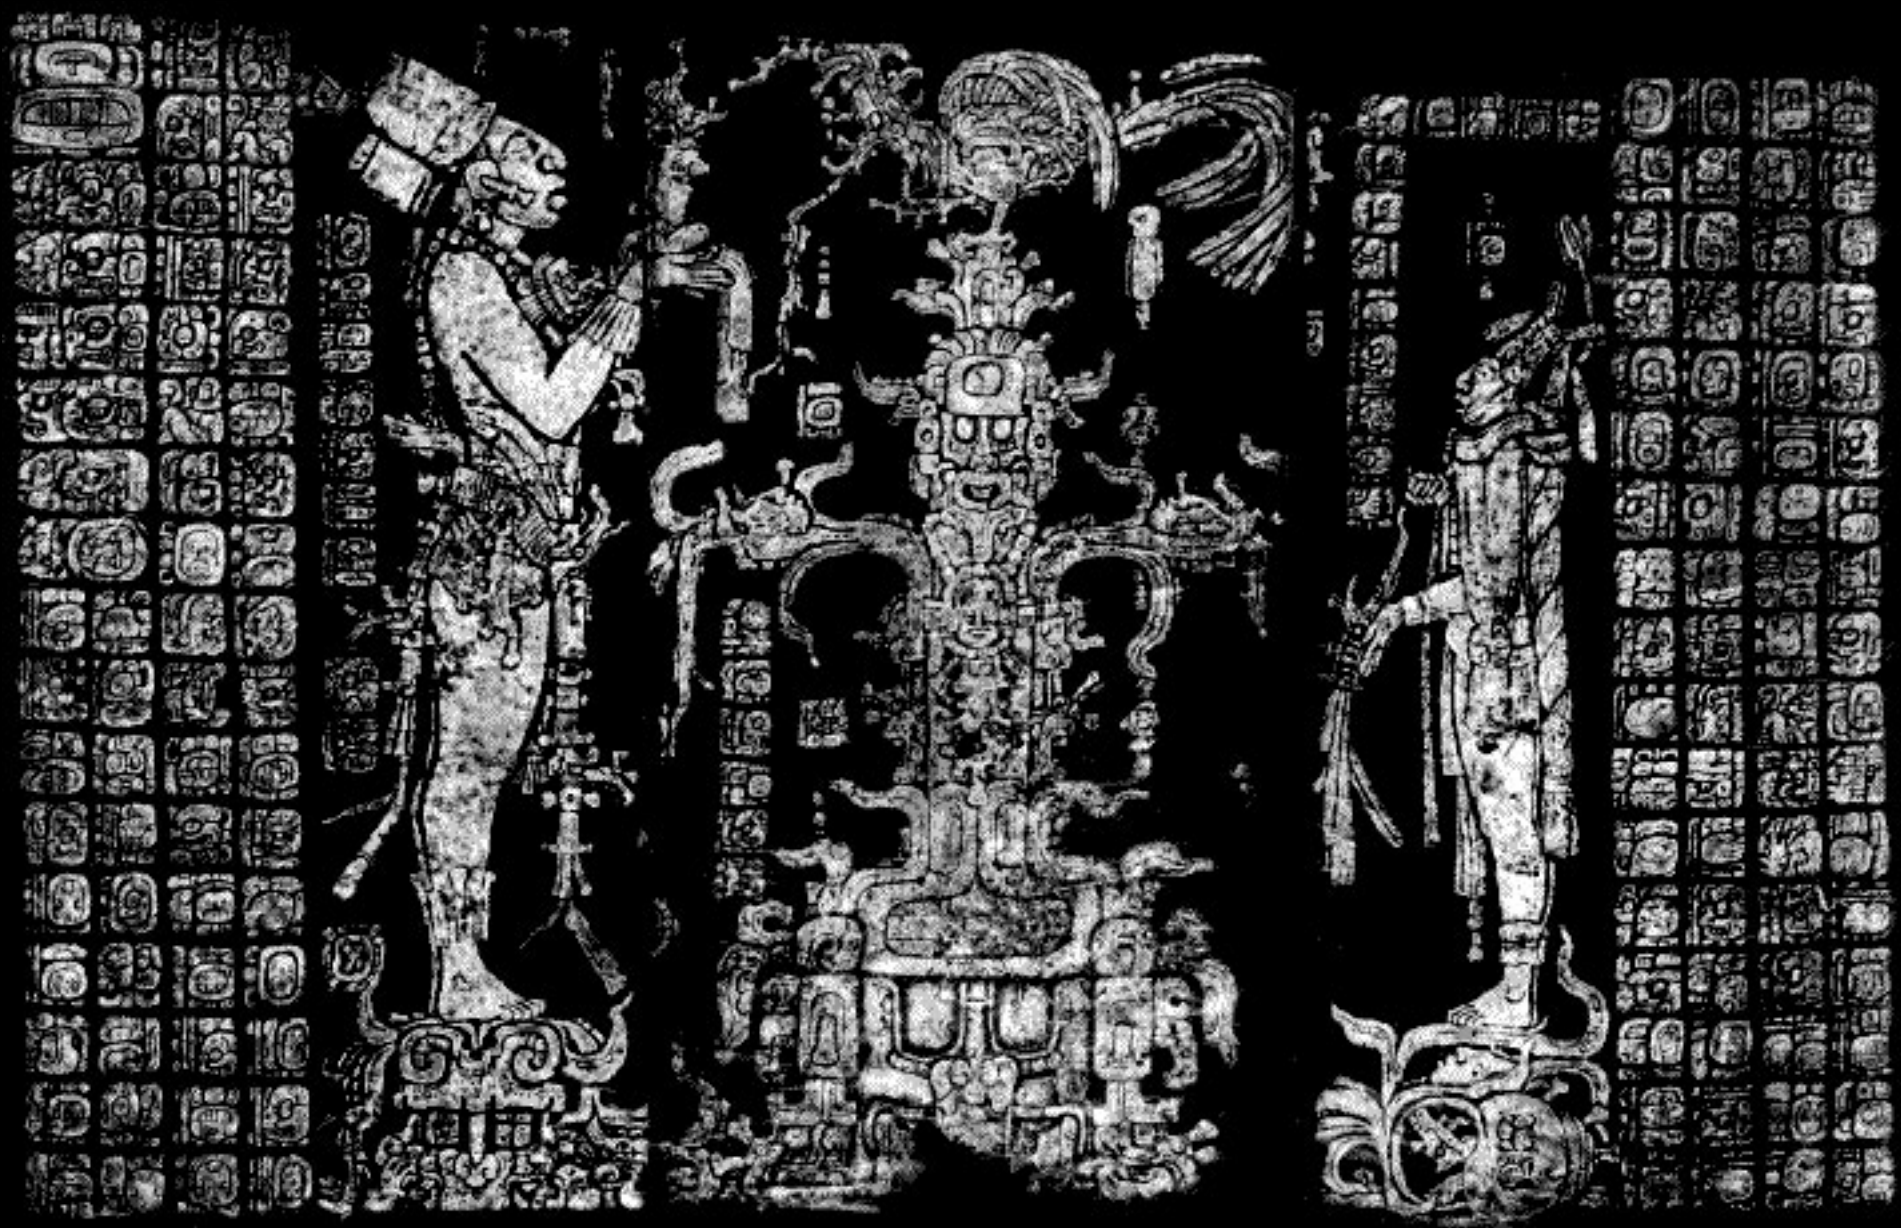

Rubbing ID: D23531

Site: Palenque

Building: Temple of the Foliated
Cross

Monument: Tablet of the Foliated
Cross

Mon. Type: Tablet

Mon. Size: 67" x 107.5"

Direction: Face to face

Position: Standing

Face: Human, Elite

Headdress: Cloth

Pectoral: Jaguar

Clothing: Hip cloth, Belt, beaded,

Belt, animal, bird, or serpent,

Skirt, short, Apron, Elaborate rear

loincloth

Ears: Tube

Arms: Wristlet, long bead

Floral/Fauna: World tree, Xoc fish,
Waterplants or flowers, Tree

Object in hand: Offering, Corn

Objects: Mirror, Mat, Completion
sign

Glyphs: Glyph(s)

Gods: Jester god, Scepter god, God K