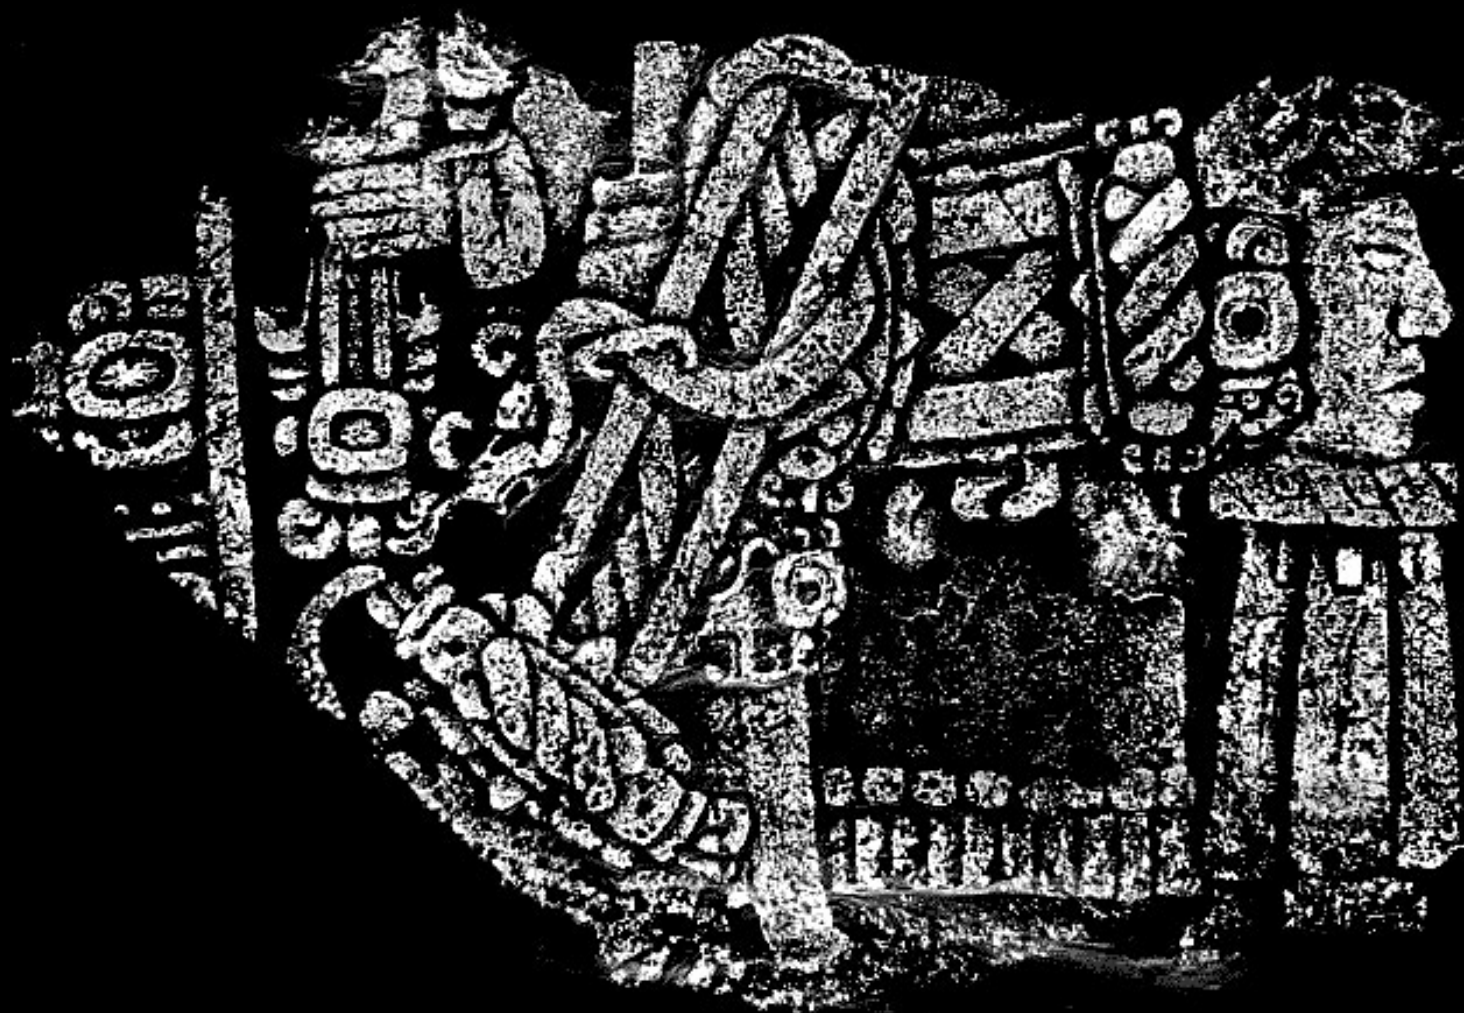

RUBBINGS OF MAYA SCULPTURE

Merle Greene Robertson

Rubbing ID: D23891

Site: Yaxchilan

Monument: Stela 14, fragment A

Mon. Type: Stela

Mon. Size: 25" x 39.5"

Clothing: Belt, trophy heads, Belt, crossed bands,

Hip cloth

Objects: Ceremonial bar