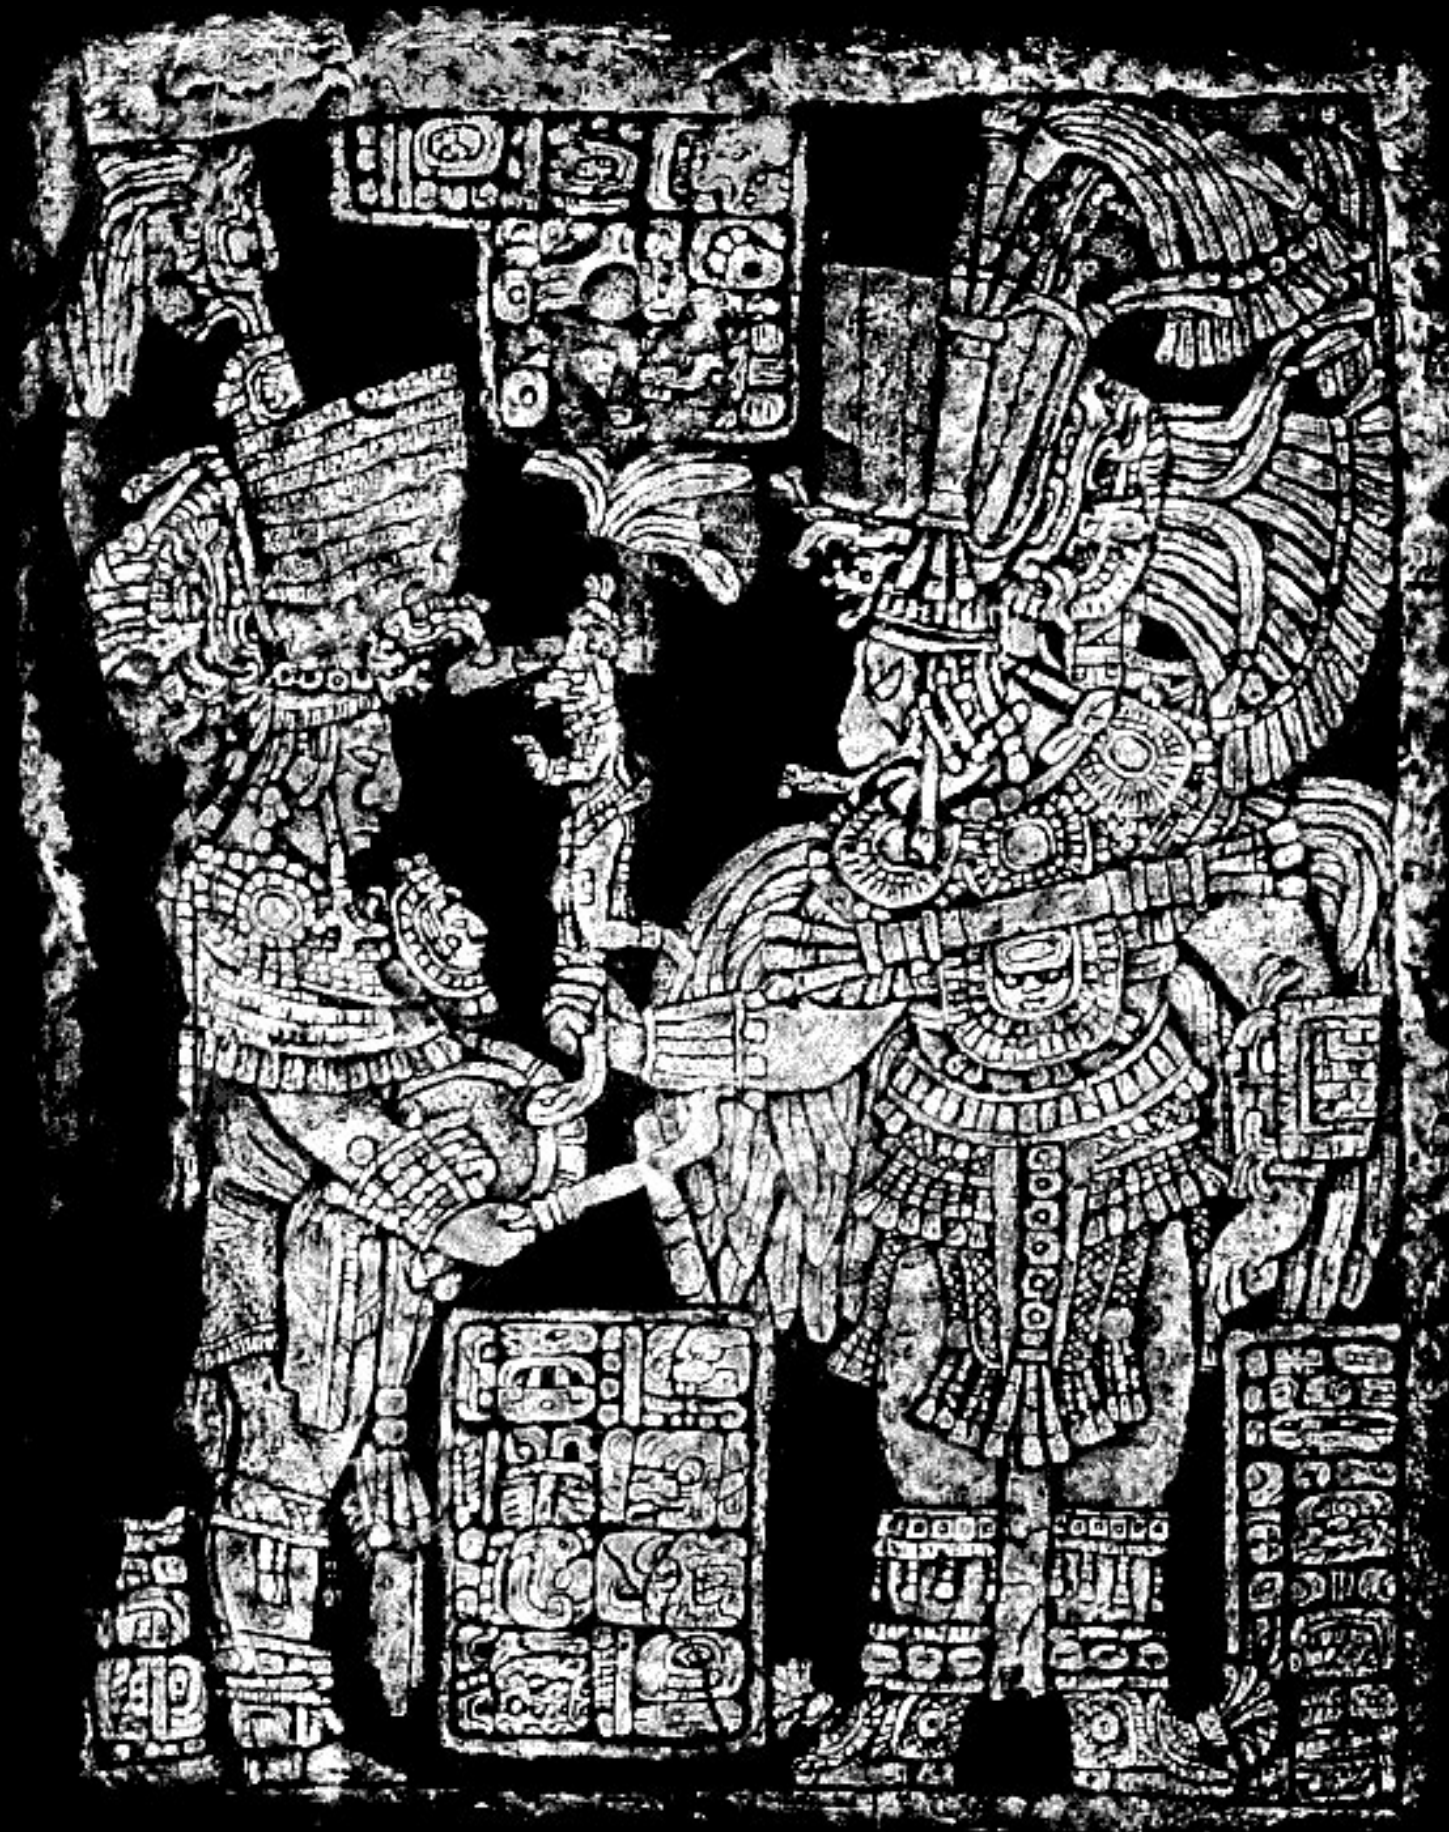

Floral/Fauna: Snake, Serpent wing

Object in hand: Manikin scepter, Club, Shield

Shield: Wrist shield

Glyphs: Glyph(s)

Gods: God K, Jester god

RUBBINGS OF MAYA SCULPTURE

Merle Greene Robertson

Rubbing ID: D23670