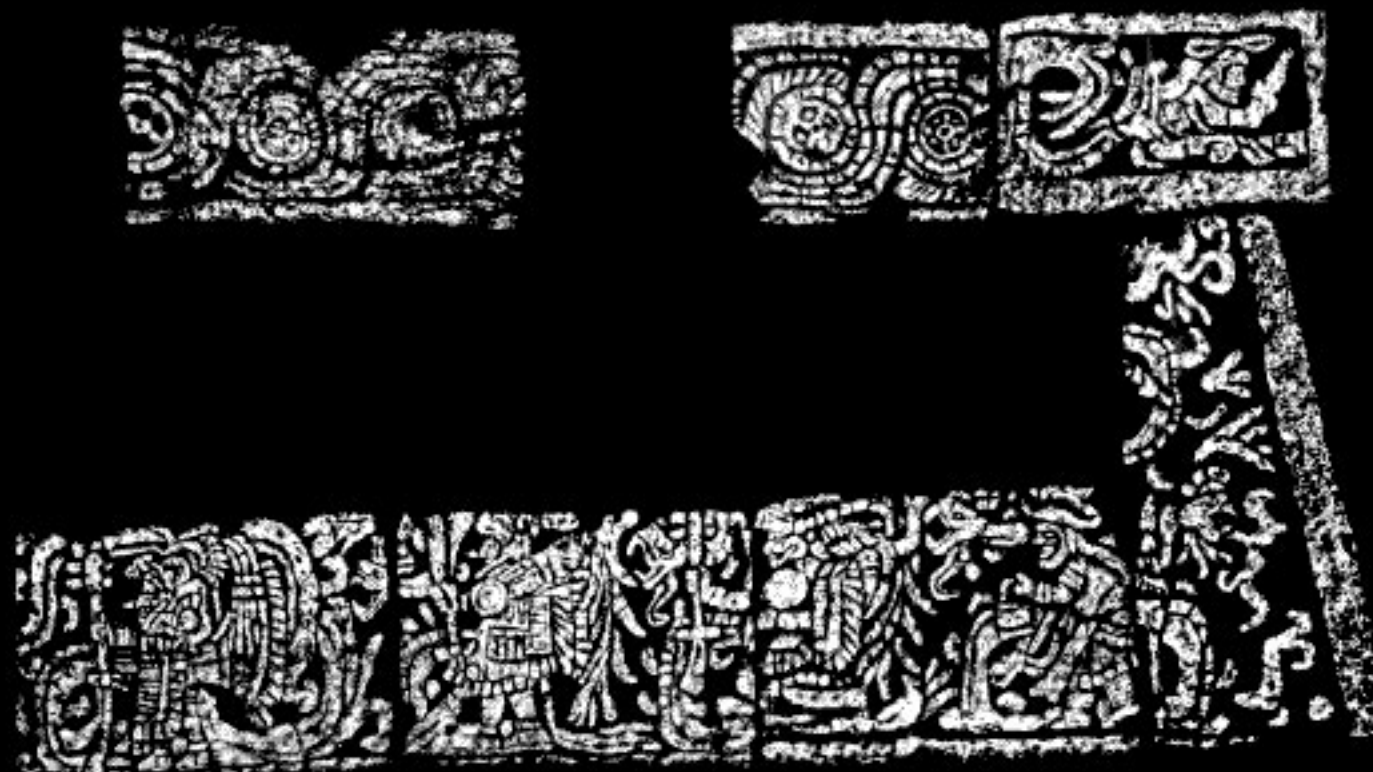

Direction: Profile facing left

Position: Standing

Headdress: Feathers, multiple kinds

Pectoral: Round

Clothing: Skirt, short

Floral/Fauna: Snake

Object in hand: Staff

RUBBINGS OF MAYA SCULPTURE