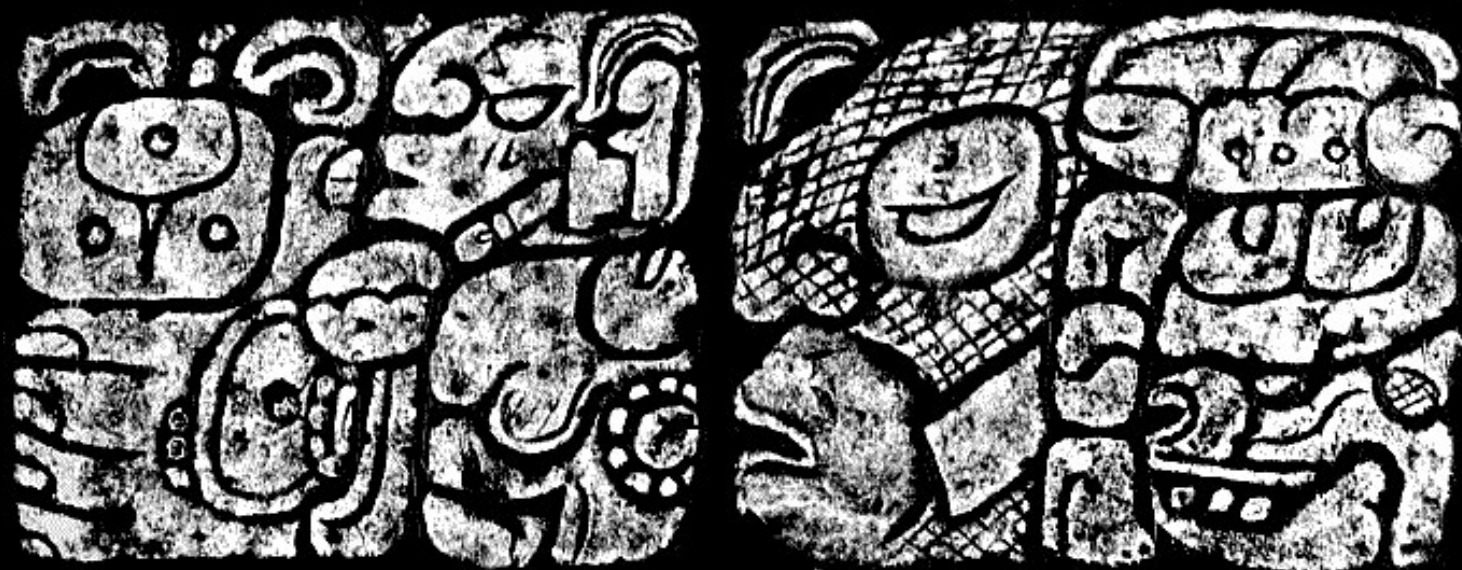

RUBBINGS OF MAYA SCULPTURE

Merle Greene Robertson

Rubbing ID: D23912

Site: Bonampak

Monument: Stela 1, glyphs I-J

Mon. Type: Stela

Mon. Size: 8.5" x 22"

Glyphs: Glyph(s)