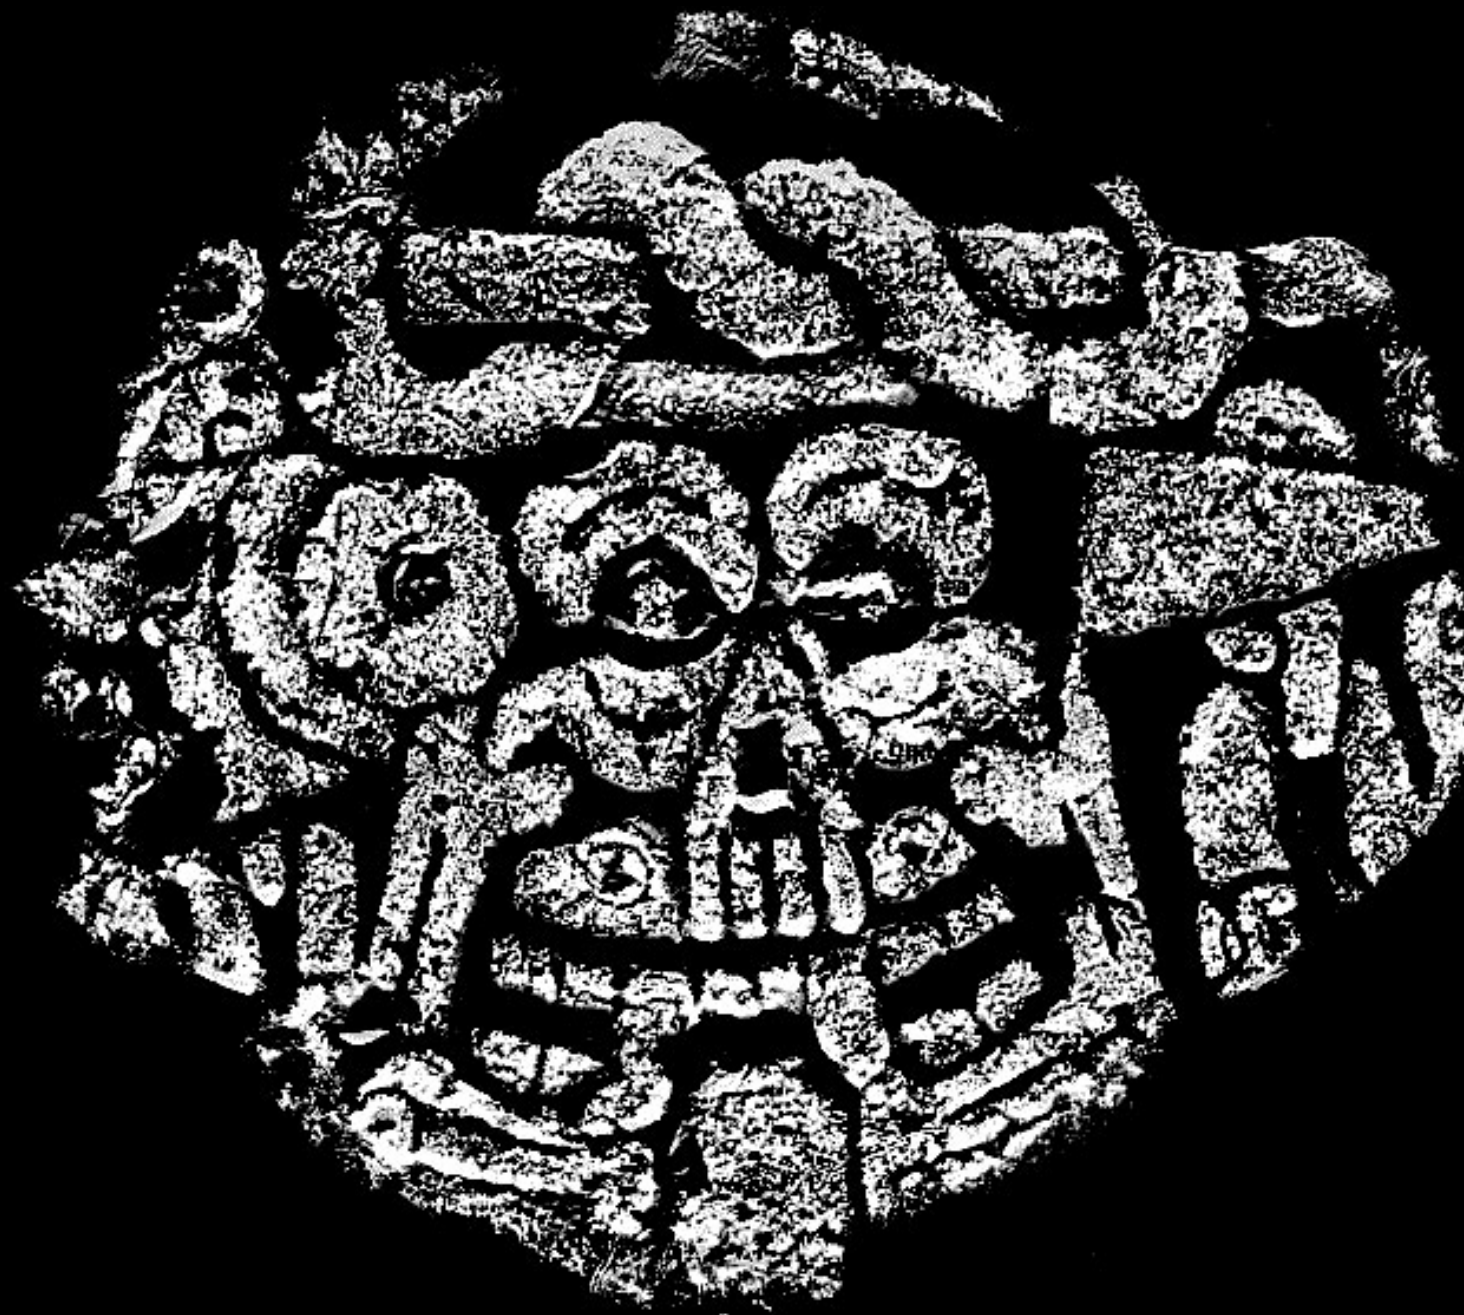

RUBBINGS OF MAYA SCULPTURE

Merle Greene Robertson

Rubbing ID: D24004

Site: La Nueva
Monument: Death Head
Mon. Type: Boulder
Mon. Size: 20" x 22.5"
Objects: Death symbols