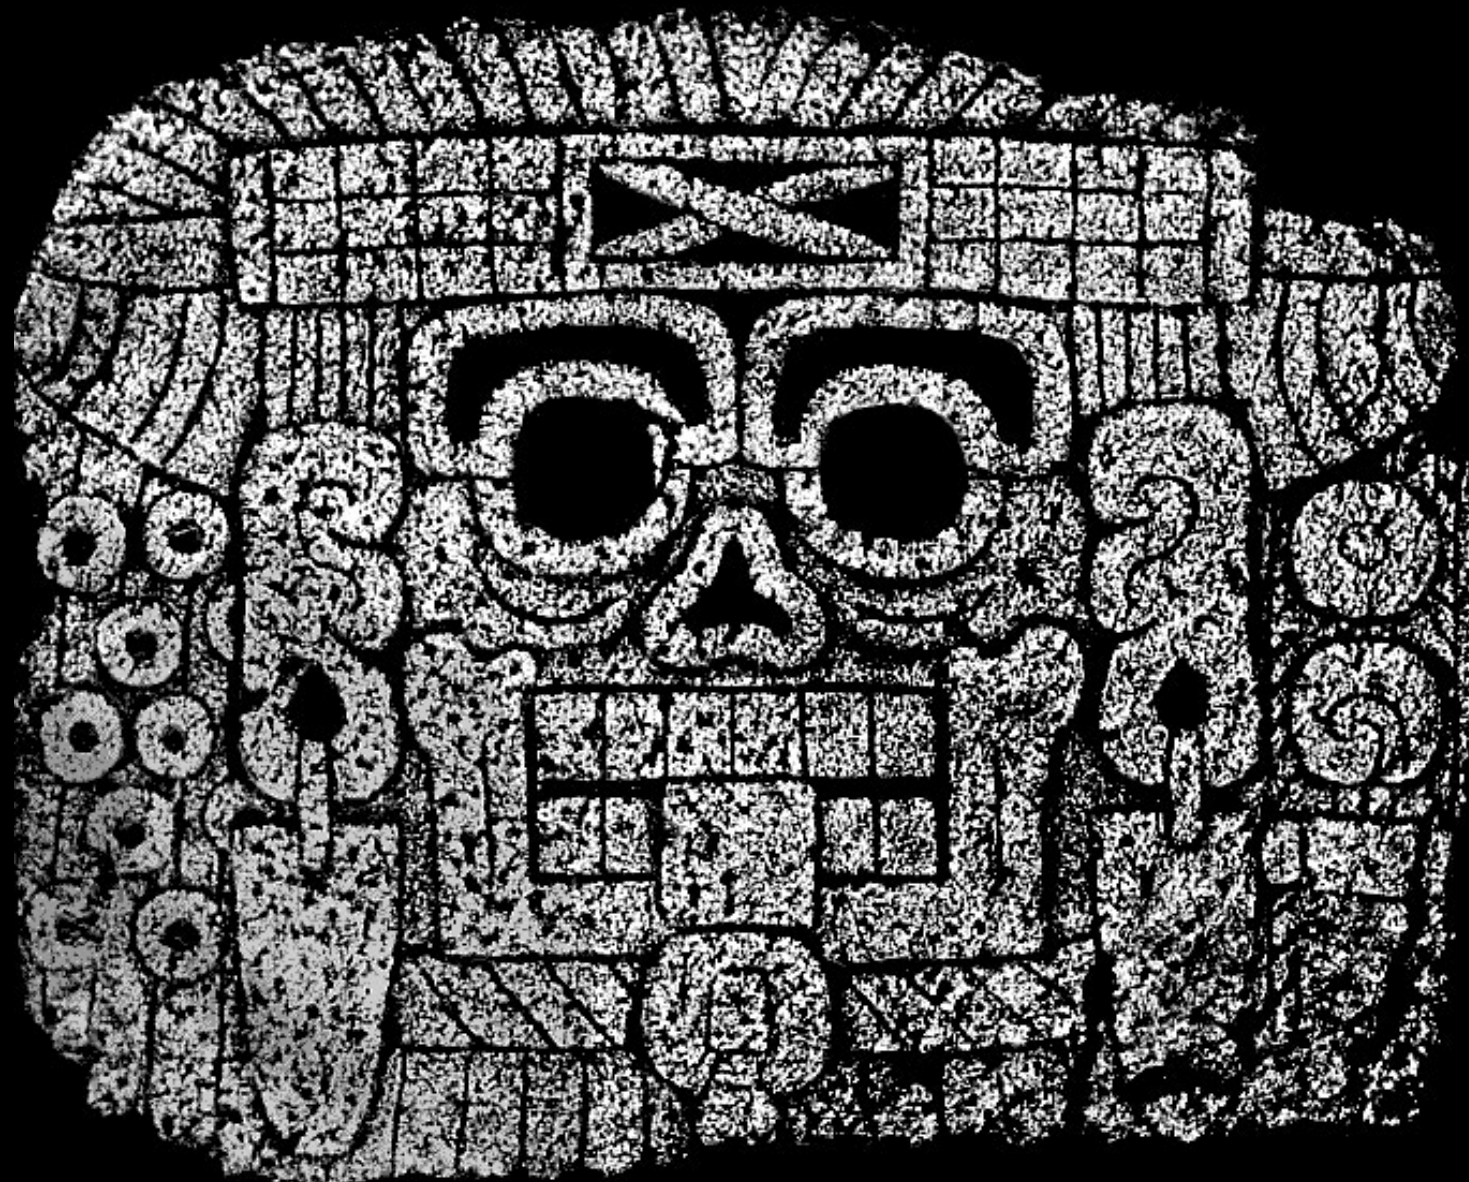

Mon. Type: Carved stone

Mon. Size: 43.5" x 34.5"

Face: Mask, Deity

Hair: Straight

Headdress: Mosaic headband

Ears: Elongated scroll ear

RUBBINGS OF MAYA SCULPTURE

Merle Greene Robertson