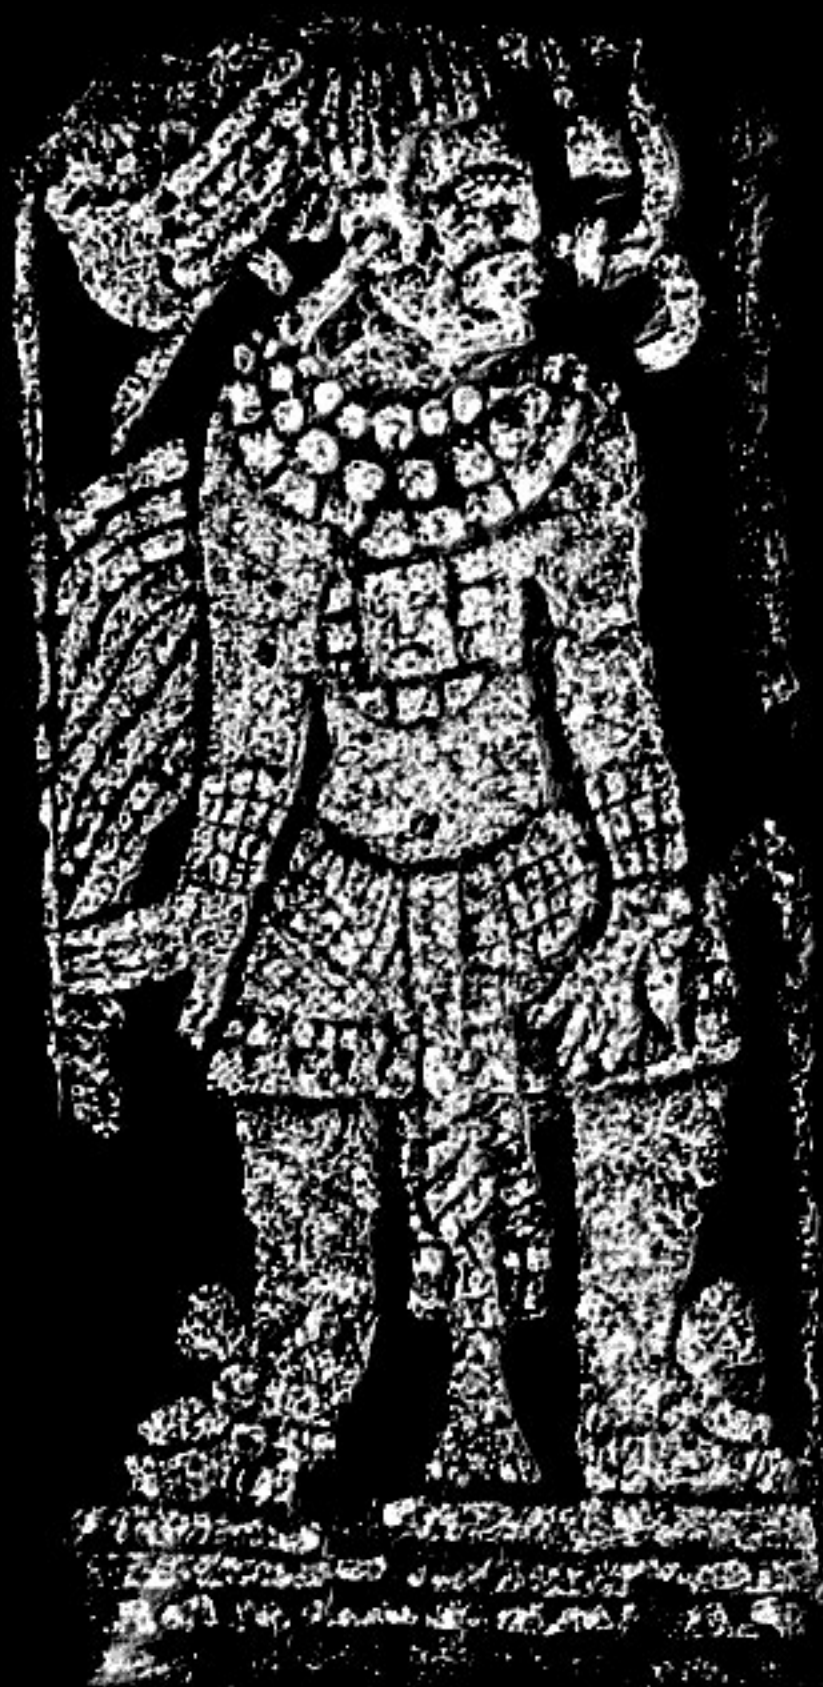

RUBBINGS OF MAYA SCULPTURE

Merle Greene Robertson

Rubbing ID: D20042

Site: Campeche

Monument: T53, Fountain 5

Mon. Type: Column

Mon. Size: 51 x 106cm

Primary Figure: Man

Direction: Profile facing right

Position: Standing

Hair: Hair tied on top of head

Headdress: Feathers only hd

Clothing: Skirt,short, Collar, Belt,beaded

Ears: Disk with long tube

Arms: Wristlet,mosaic

Feet: High back sandals