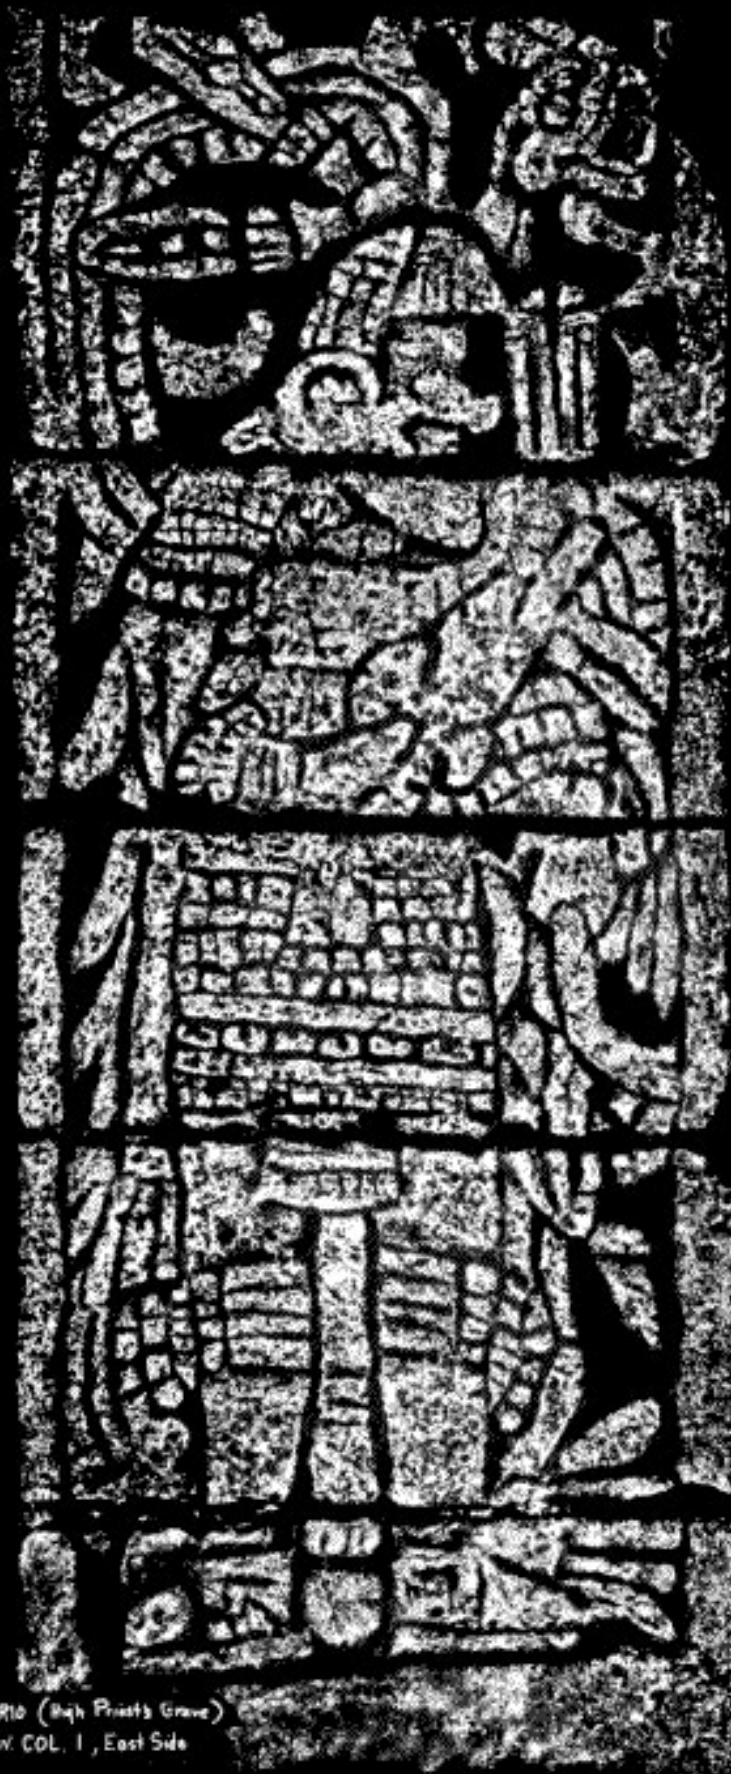

RUBBINGS OF MAYA SCULPTURE

Merle Greene Robertson

Rubbing ID: D23253

Site: Chichen Itza

Building: High Priest's Grave

Monument: Column 1 East

Mon. Type: Column

Border: Frame

Primary Figure: Warrior

Direction: Body front, head profile

Position: Standing

Face: Nose piece serrated, Beard

Headdress: Cap, small, Feathers, beaded, Serpent

Clothing: Dress, short, Dress, embroidered,
Loincloth, elaborate

Ears: Disk with long tube

Arms: Wristlet, beaded

Legs: Elaborate leg coverings

Feet: Pom pom or pineapple sandals

Floral/Fauna: Snake

Object in hand: Atlatl, Curved stick

SAR10 (High Priest's Grave)
S.W. COL. 1, East Side