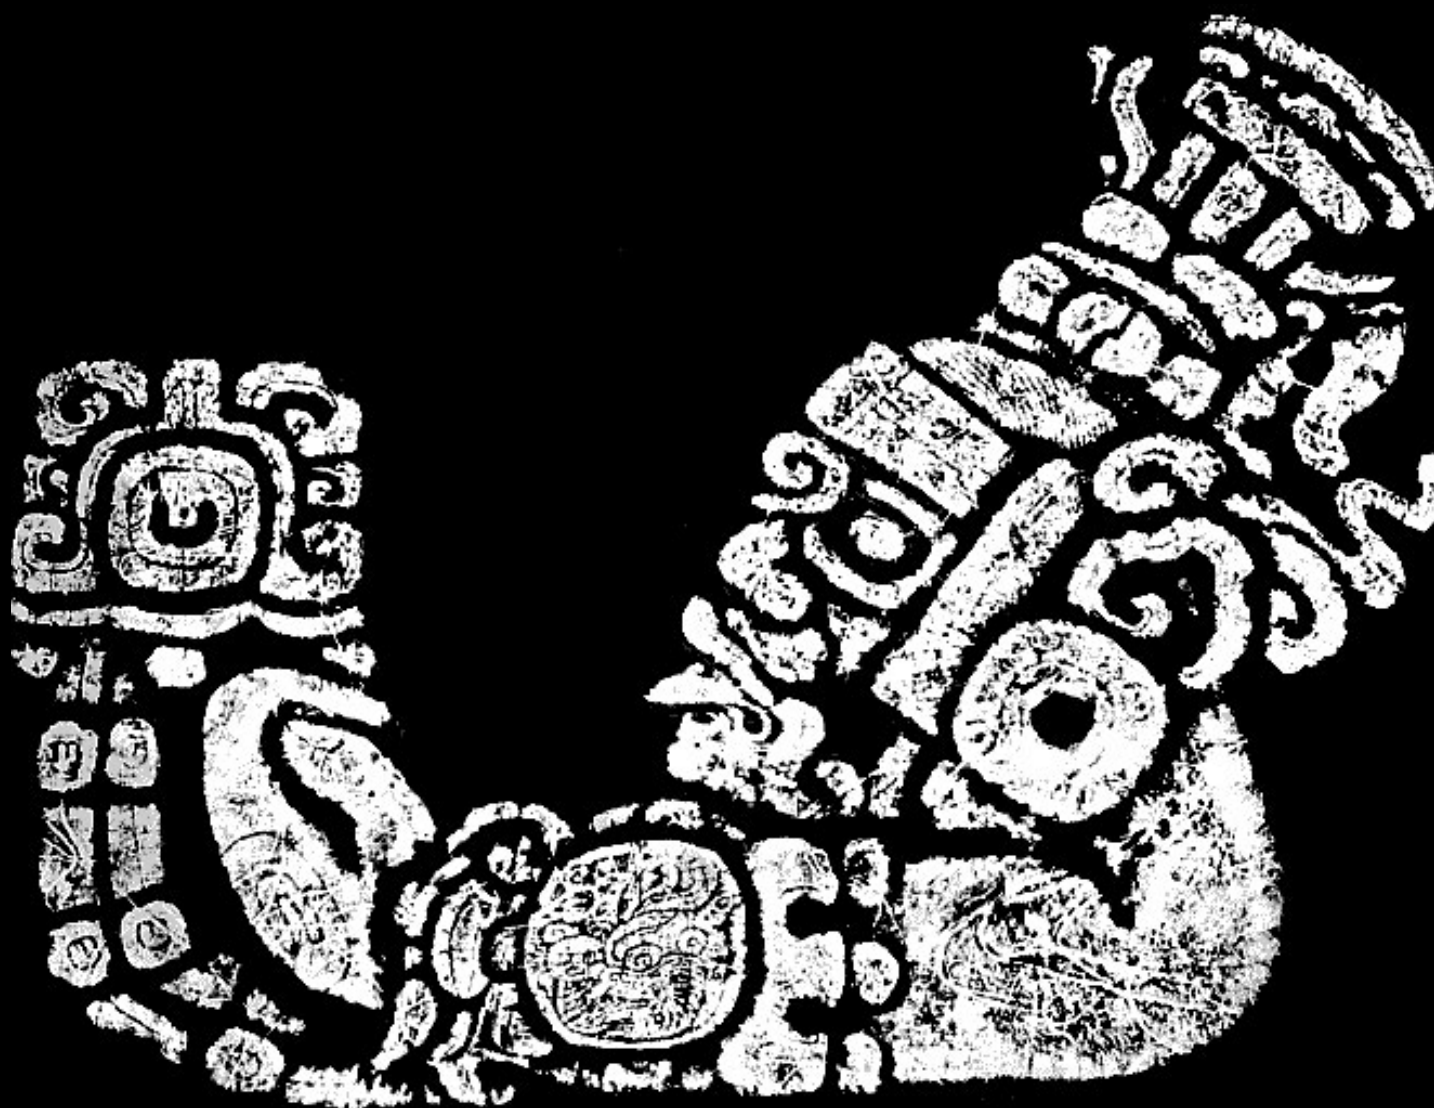

RUBBINGS OF MAYA SCULPTURE

Merle Greene Robertson

Rubbing ID: D23630

Site: Tikal

Monument: Stela 31, front, left arm

Mon. Type: Stela

Mon. Size: 16.25" x 23"

Primary Figure: Deity or impersonator

Arms: Wristlet, glyphic

Object in hand: God or human head

Gods: Jaguar god (JGU)