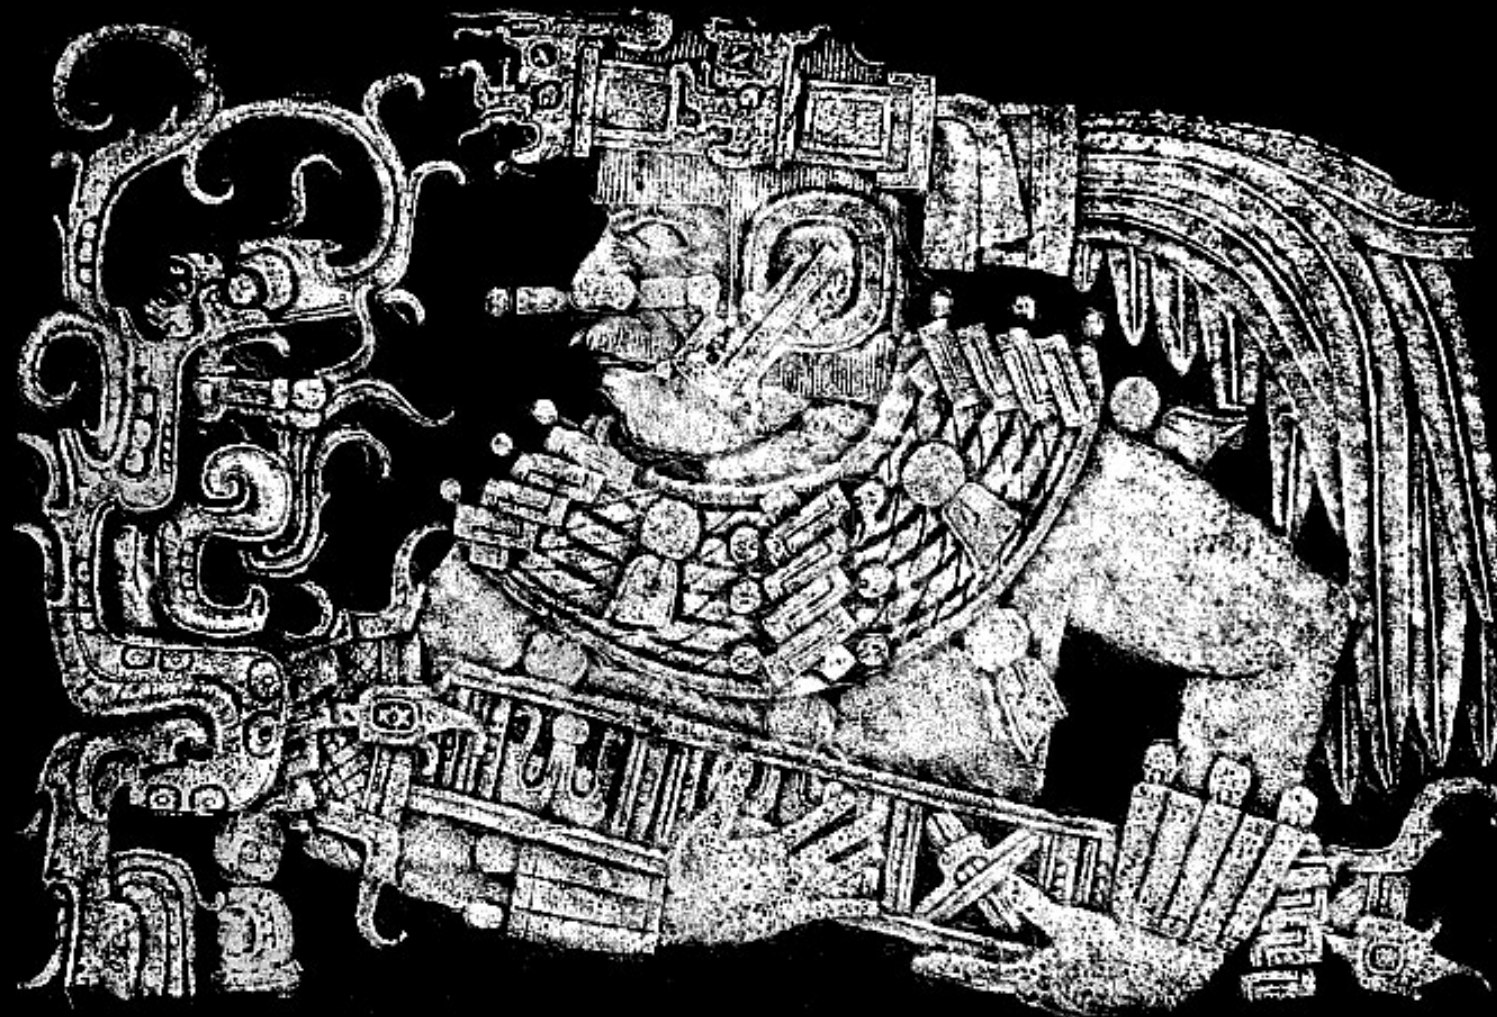

Hair: Straight

Headdress: God in headband, Feathers, long pointed

Clothing: Collar

Ears: Disk with long tube

Arms: Wristlet, long bead

Floral/Fauna: Stylized serpent

Object in hand: Ceremonial bar

RUBBINGS OF MAYA SCULPTURE