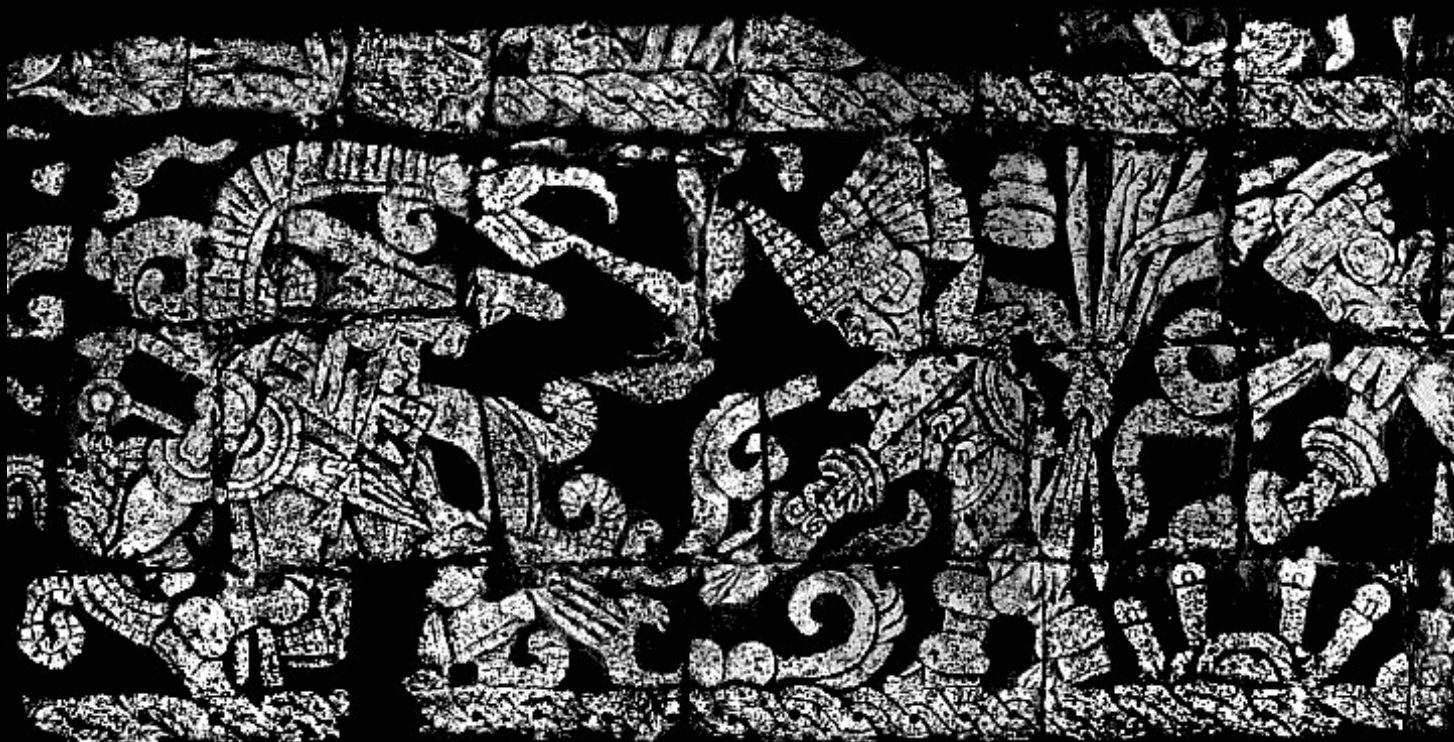

Feet: Anklets, Low sandals

Floral/Fauna: Feathered Serpent, Flower

Object in hand: Arrows, Atlatl

Objects: Serpent

Shield: Back shield

RUBBINGS OF MAYA SCULPTURE

Merle Greene Robertson

Rubbing ID: D20202