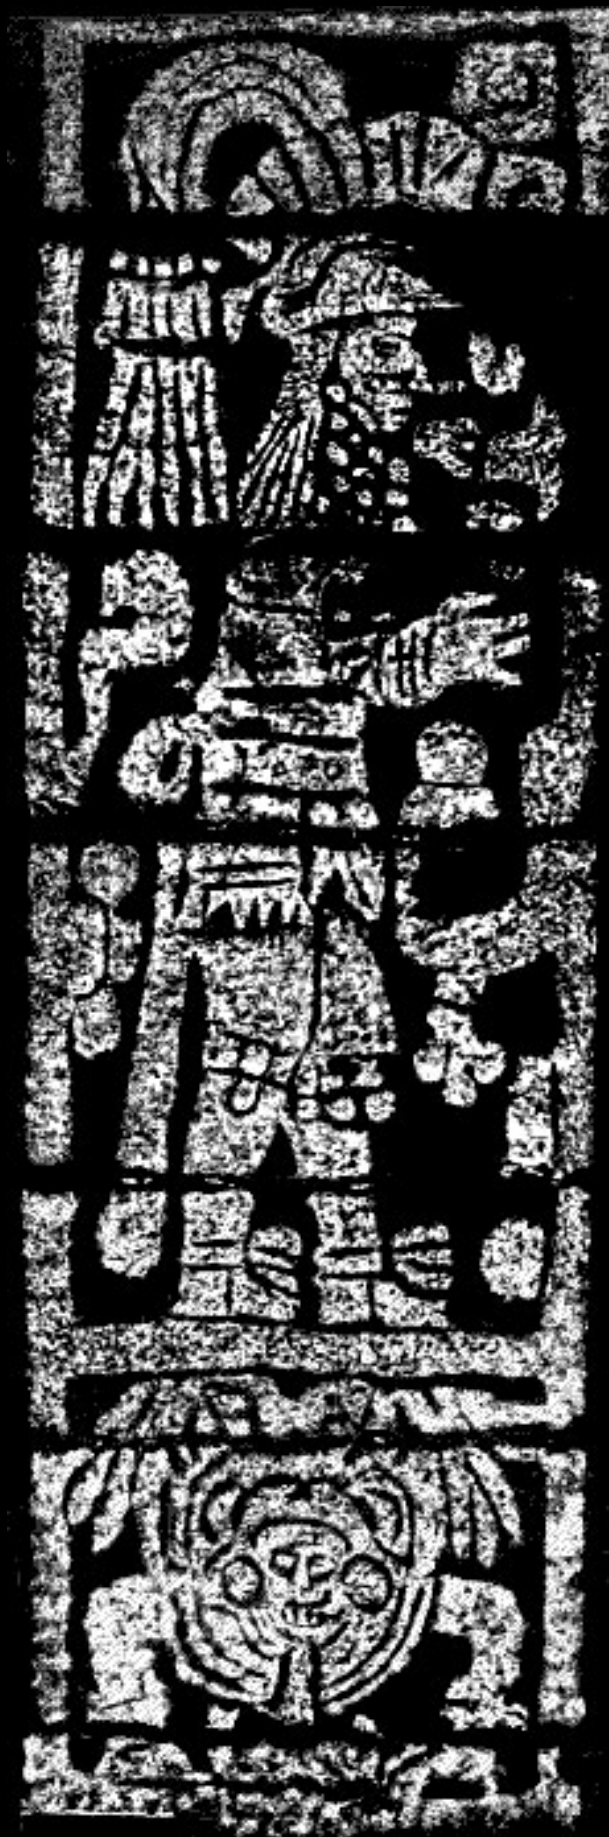

RUBBINGS OF MAYA SCULPTURE

Merle Greene Robertson

Rubbing ID: D15497

Site: Chichen Itza

Building: Northwest Colonnade

Monument: Column 26 North

Mon. Type: Column

Mon. Size: 50cm w.

Border: Frame

Base: Monster

Primary Figure: Prisoner

Direction: Profile facing right

Position: Standing

Face: Human, Nose bar

Hair: Long

Headdress: Sombrero, Feathers, clipped

Clothing: Cape, beaded, Skirt, short, leather,

Belt, tied, Sash, long

Legs: Knee gaiters

Feet: High back sandals, Anklets

Floral/Fauna: Flower

Objects: Rope binding hands

Ritual: Bound prisoners

Glyphs: Name Glyph(s)