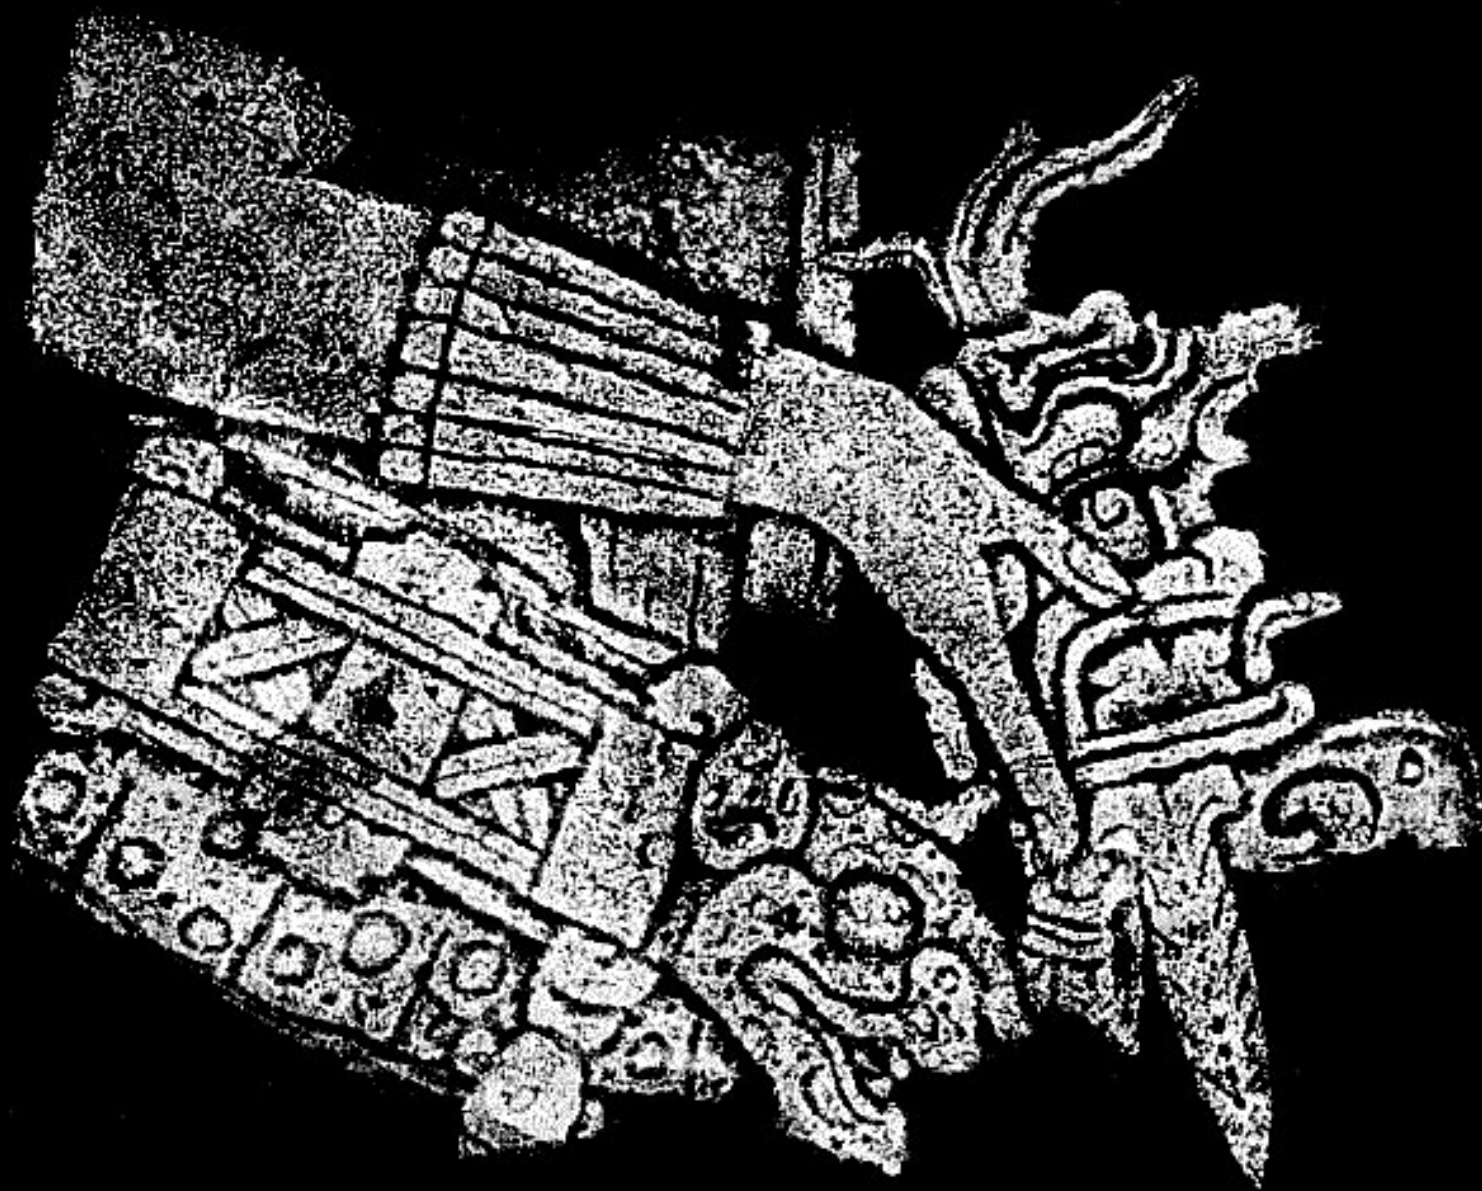

RUBBINGS OF MAYA SCULPTURE

Merle Greene Robertson

Rubbing ID: D23535

Site: Palenque

Building: Temple of the Cross

Monument: West jamb, hands

Mon. Type: Jamb

Direction: Profile facing right

Clothing: Belt, animal, bird, or serpent

Arms: Wristlet, long bead

Object in hand: Deified perforator

Objects: Stingray spine

Gods: Quadripartite god