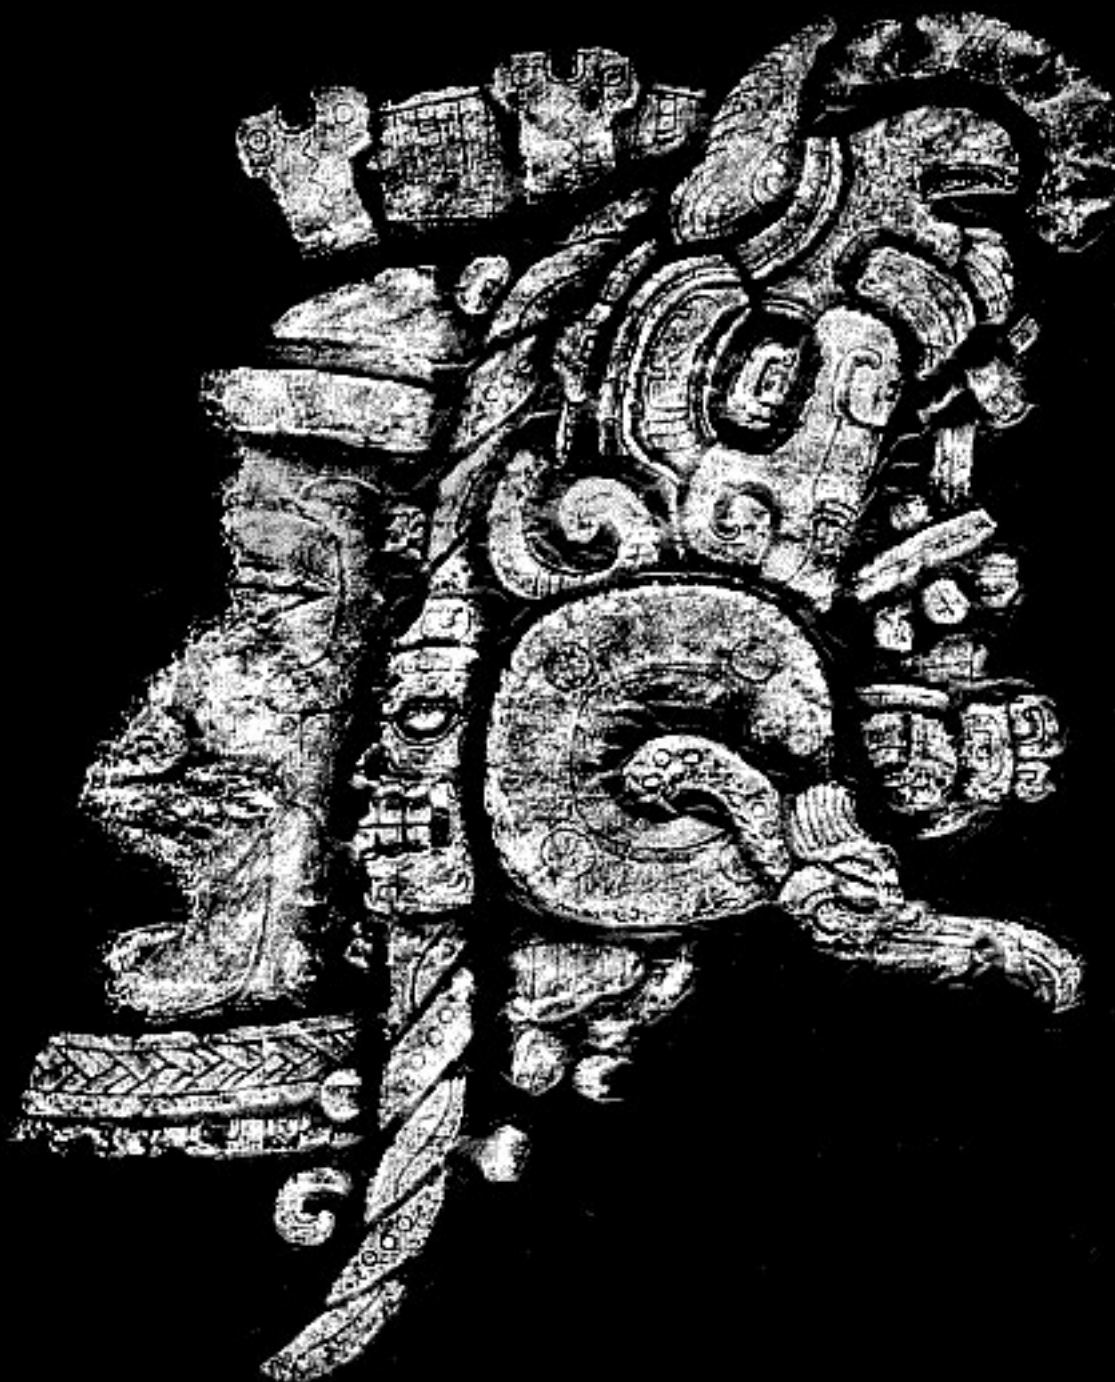

RUBBINGS OF MAYA SCULPTURE

Merle Greene Robertson

Rubbing ID: D23621

Site: Tikal

Monument: Stela 31, front, face

Mon. Type: Stela

Primary Figure: Ruler or lord

Direction: Profile facing left

Position: Standing

Face: Human, Mask

Headdress: Serpent, Cap, small

Ears: Square ear ornament

Floral/Fauna: Snake

Objects: Headdress, Bones, Rope