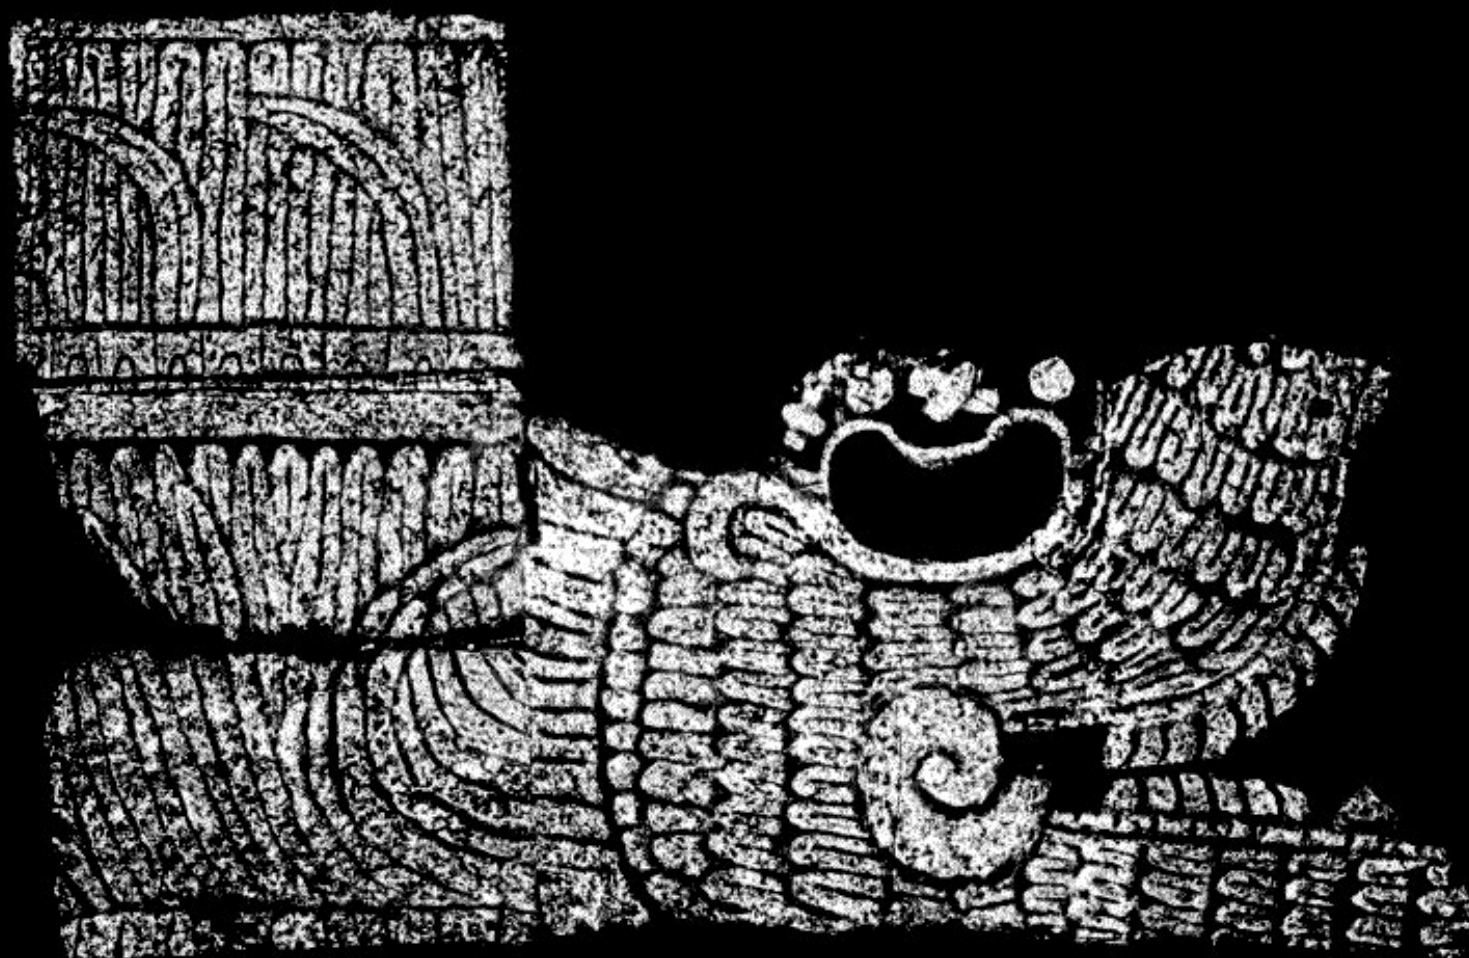

RUBBINGS OF MAYA SCULPTURE

Merle Greene Robertson

Rubbing ID: D23267

Site: Chichen Itza

Building: High Priest's Grave

Monument: Serpent

Mon. Type: Column

Floral/Fauna: Snake