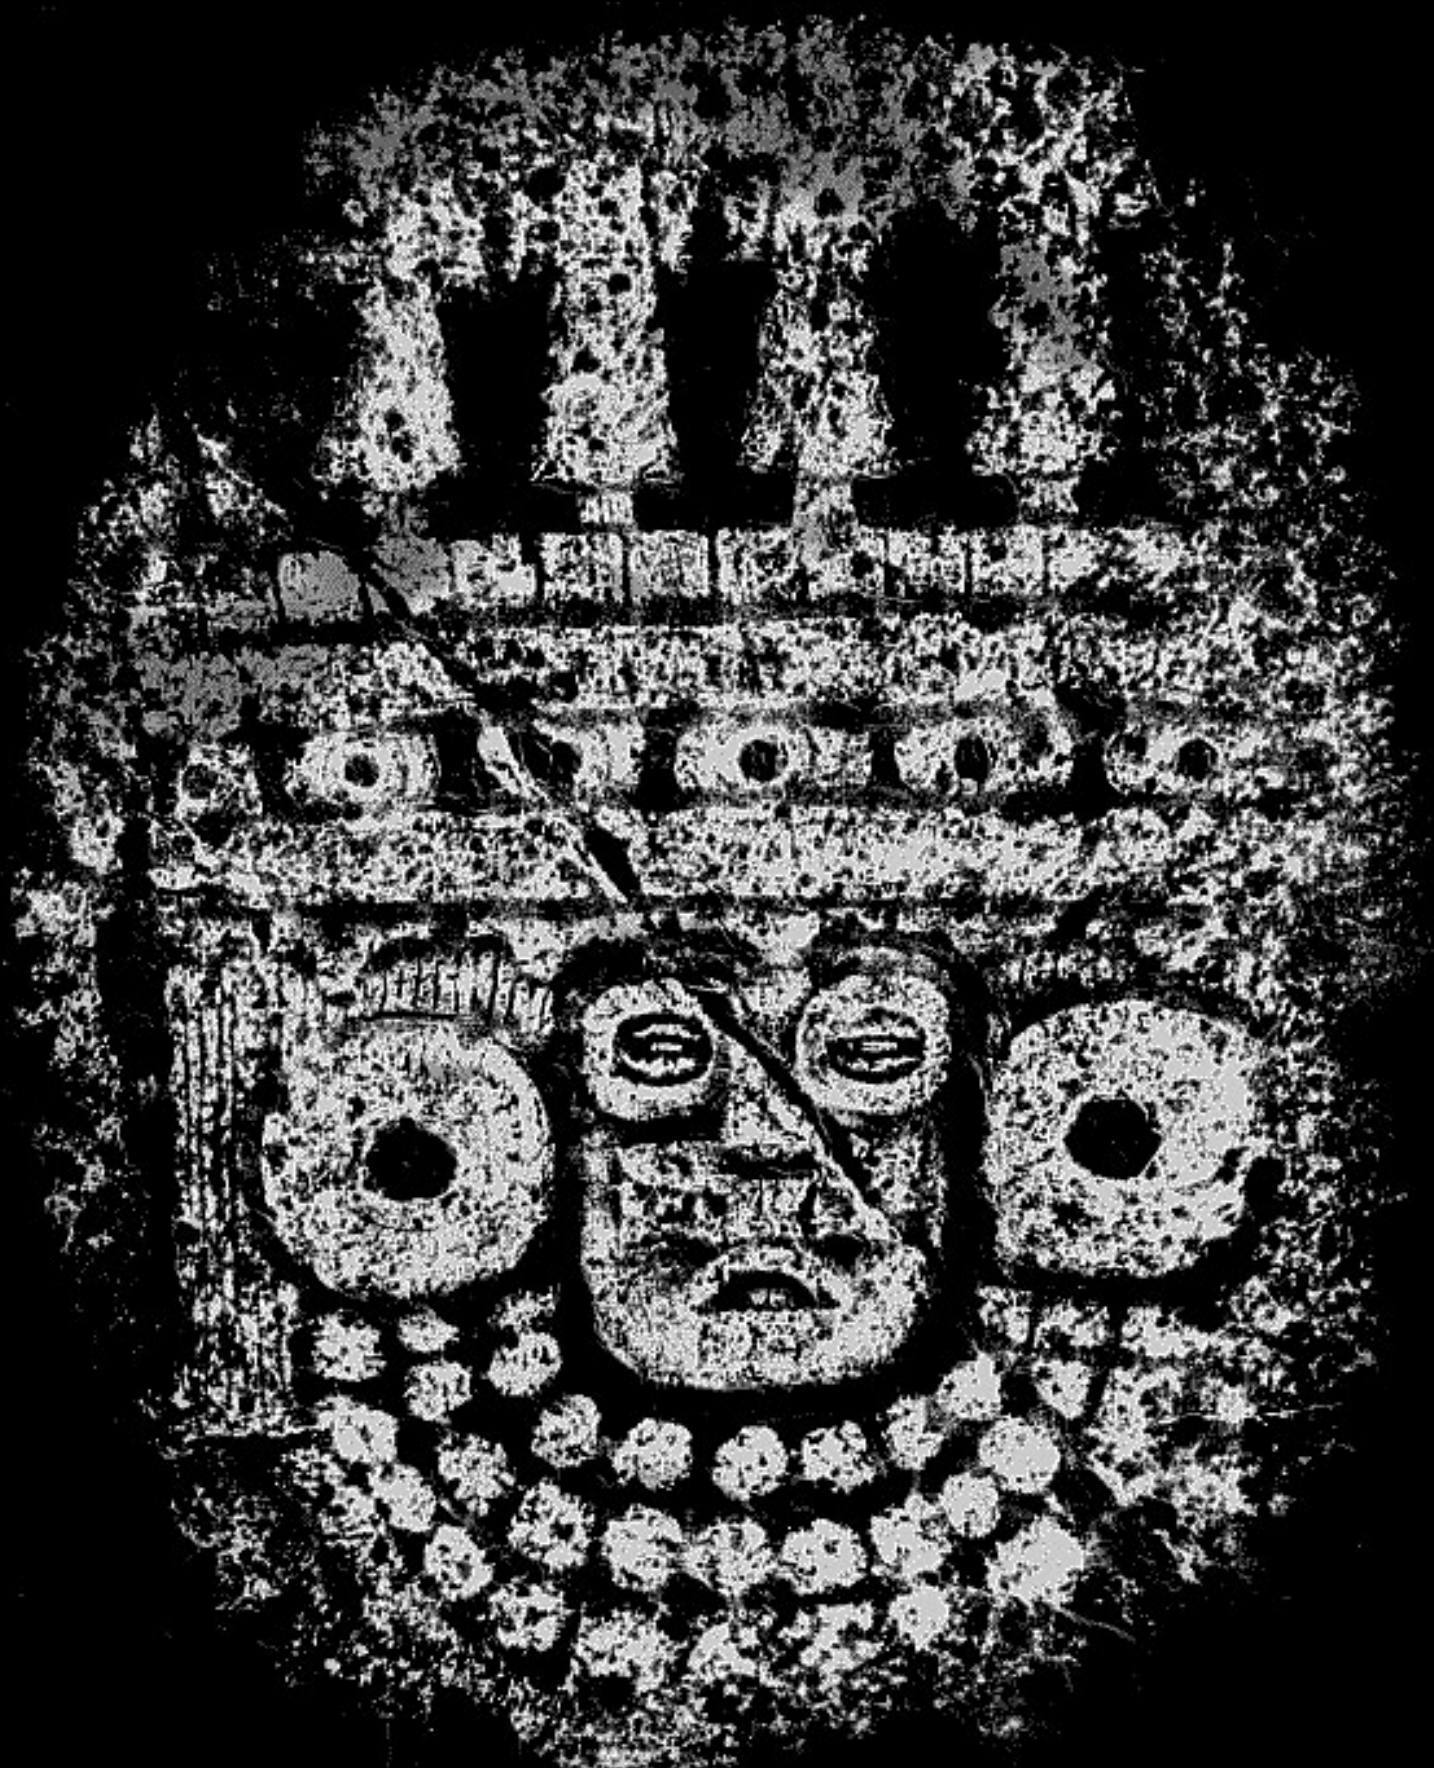

RUBBINGS OF MAYA SCULPTURE

Merle Greene Robertson

Rubbing ID: D23525

Site: Palenque

Building: Group IV

Monument: Tablet of the Slaves

Mon. Type: Tablet

Mon. Size: 62.5" x 56.5"